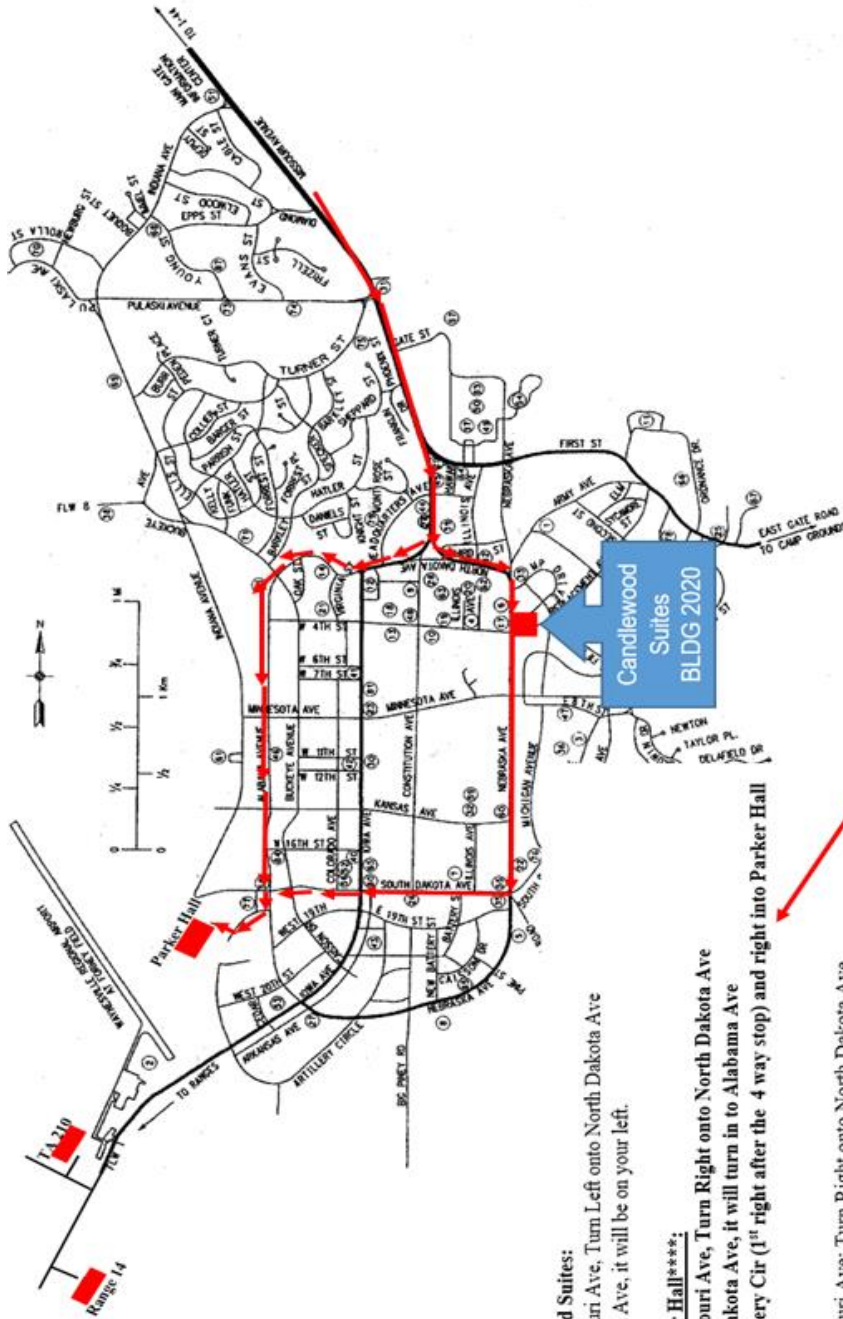

Fort Leonard Wood Map

FORT LEONARD WOOD

PST Students Report to Parker Hall (Bldg 971) on Day 1 of Training NLT 0615 hours

Directions to Candlewood Suites:
 Travel South on Missouri Ave, Turn Left onto North Dakota Ave
 turn Right on Nebraska Ave, it will be on your left.

******Directions to Parker Hall****:**
 Travel South on Missouri Ave, Turn Right onto North Dakota Ave
 Continue on North Dakota Ave, it will turn in to Alabama Ave
 Turn right onto Artillery Cir (1st right after the 4 way stop) and right into Parker Hall

Directions to TA 210:
 Travel South on Missouri Ave; Turn Right onto North Dakota Ave
 Continue on North Dakota Ave, it will turn in to Alabama Ave
 Turn right onto Iowa Ave, continue on Iowa Ave towards the airport
 Turn right on FLW 28 (1st right after the airport) towards TA 208 and right
 again on Jotter Ave to TA 210 and Bldg 5153, parking lot on the right.

Direction to the SSC Shannon M. Smith Range (Range 14):
 Travel South on Missouri Ave; Turn Right onto North Dakota Ave
 Continue on North Dakota Ave, it will turn in to Alabama Ave
 Turn right onto Iowa Ave, continue on Iowa Ave past the airport approx 3 miles
 The range will be on the left, classroom is the bldg in front of the 3 story bldg.