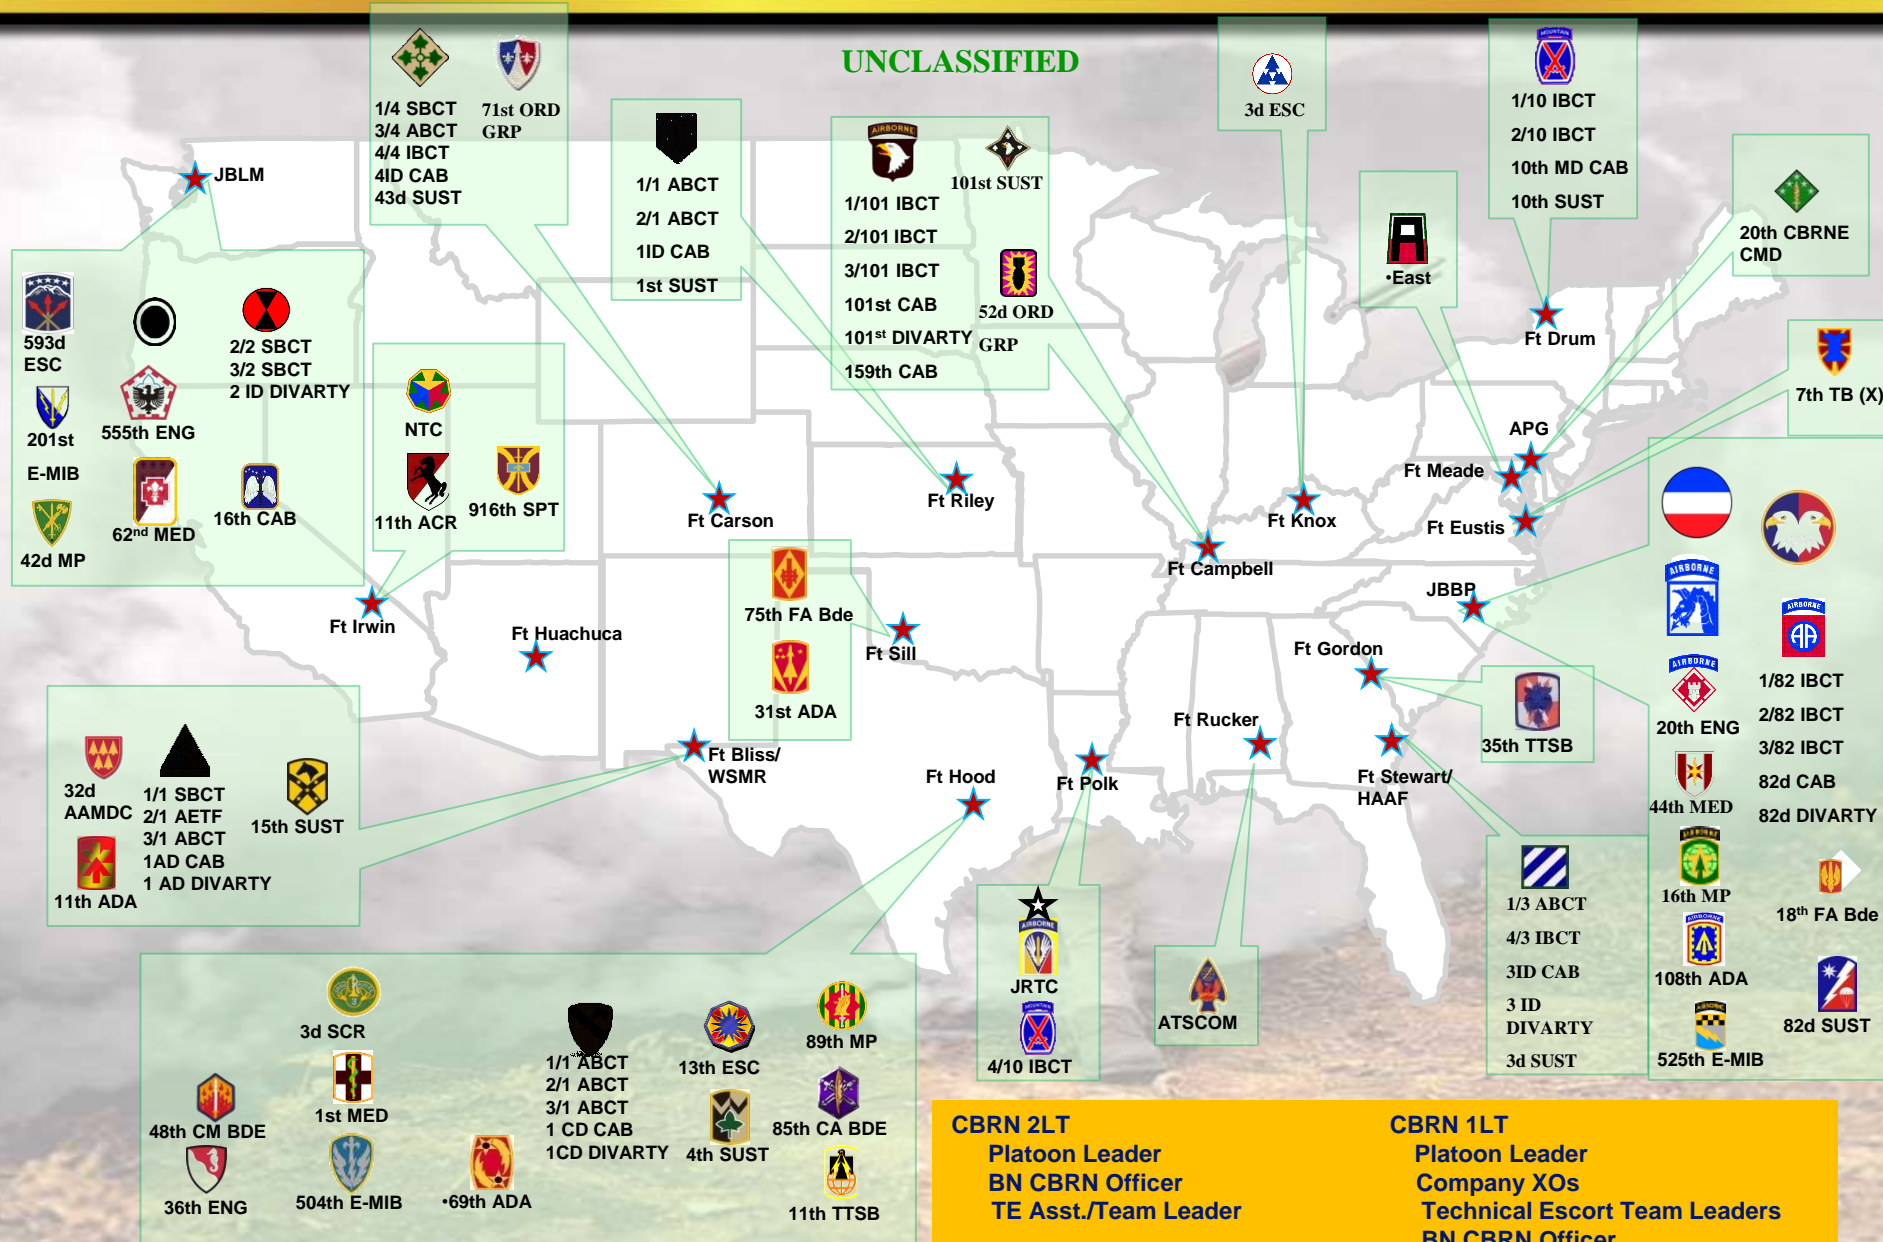

Assignment Opportunities (CONUS)

CBRN LTs rotate between BCTs and/or Installations for PL opportunities

Assignment Opportunities (OCONUS)

Assignment Opportunities Special Operations Units