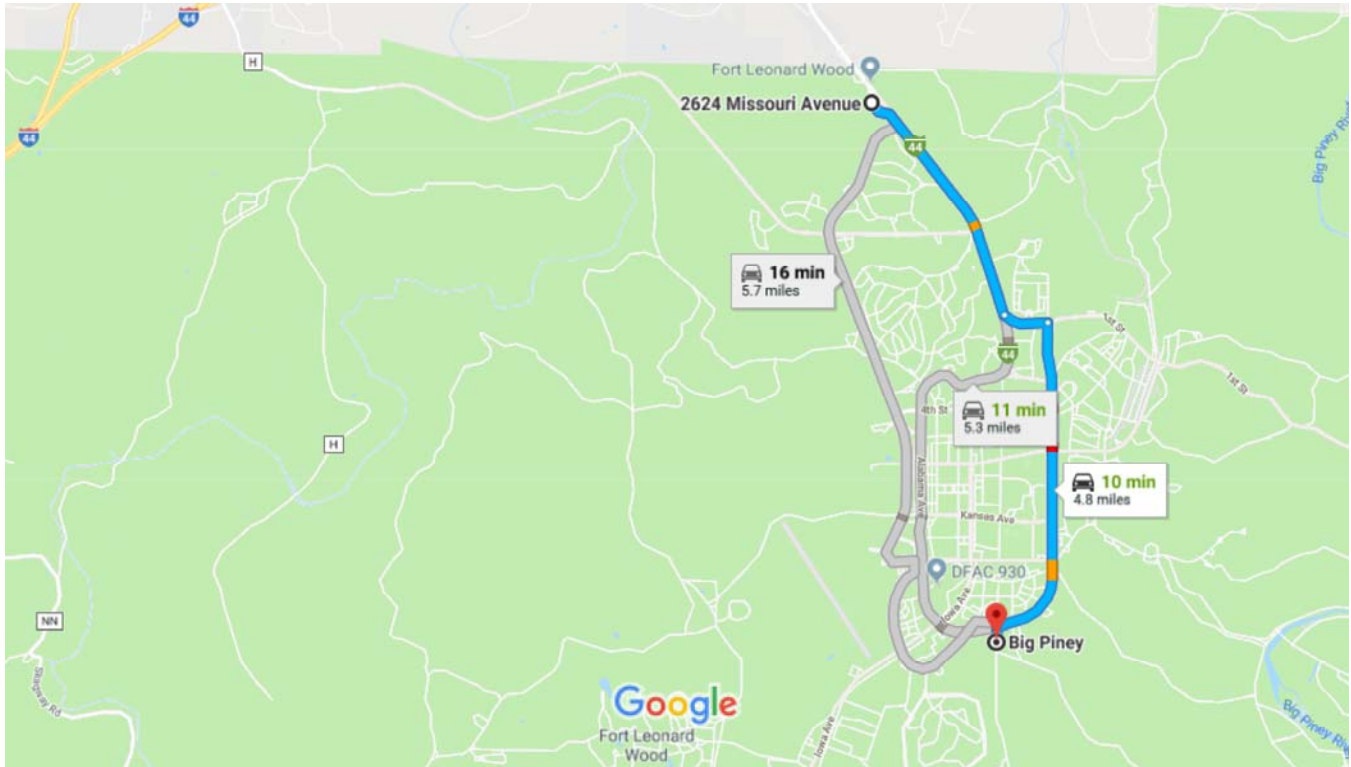

2624 Missouri Ave, Fort Leonard Wood, MO 65473 to Big Piney, Fort Leonard Wood, MO 65473 Drive 4.8 miles, 10 min

Map data ©2018 Google 1 mi

2624 Missouri Ave

Fort Leonard Wood, MO 65473

- ↑ 1. Head southeast on Missouri Ave
⚠ Restricted usage road
1.9 mi
- ↙ 2. Slight left
⚠ Restricted usage road
0.3 mi
- ↘ 3. Turn right onto Nebraska Ave
⚠ Restricted usage road
2.5 mi
- ↙ 4. Turn left onto Big Piney
0.1 mi

Big Piney

Fort Leonard Wood, MO 65473

These directions are for planning purposes only. You may find that construction projects, traffic, weather, or other events may cause conditions to differ from the map results, and you should plan your route accordingly. You must obey all signs or notices regarding your route.