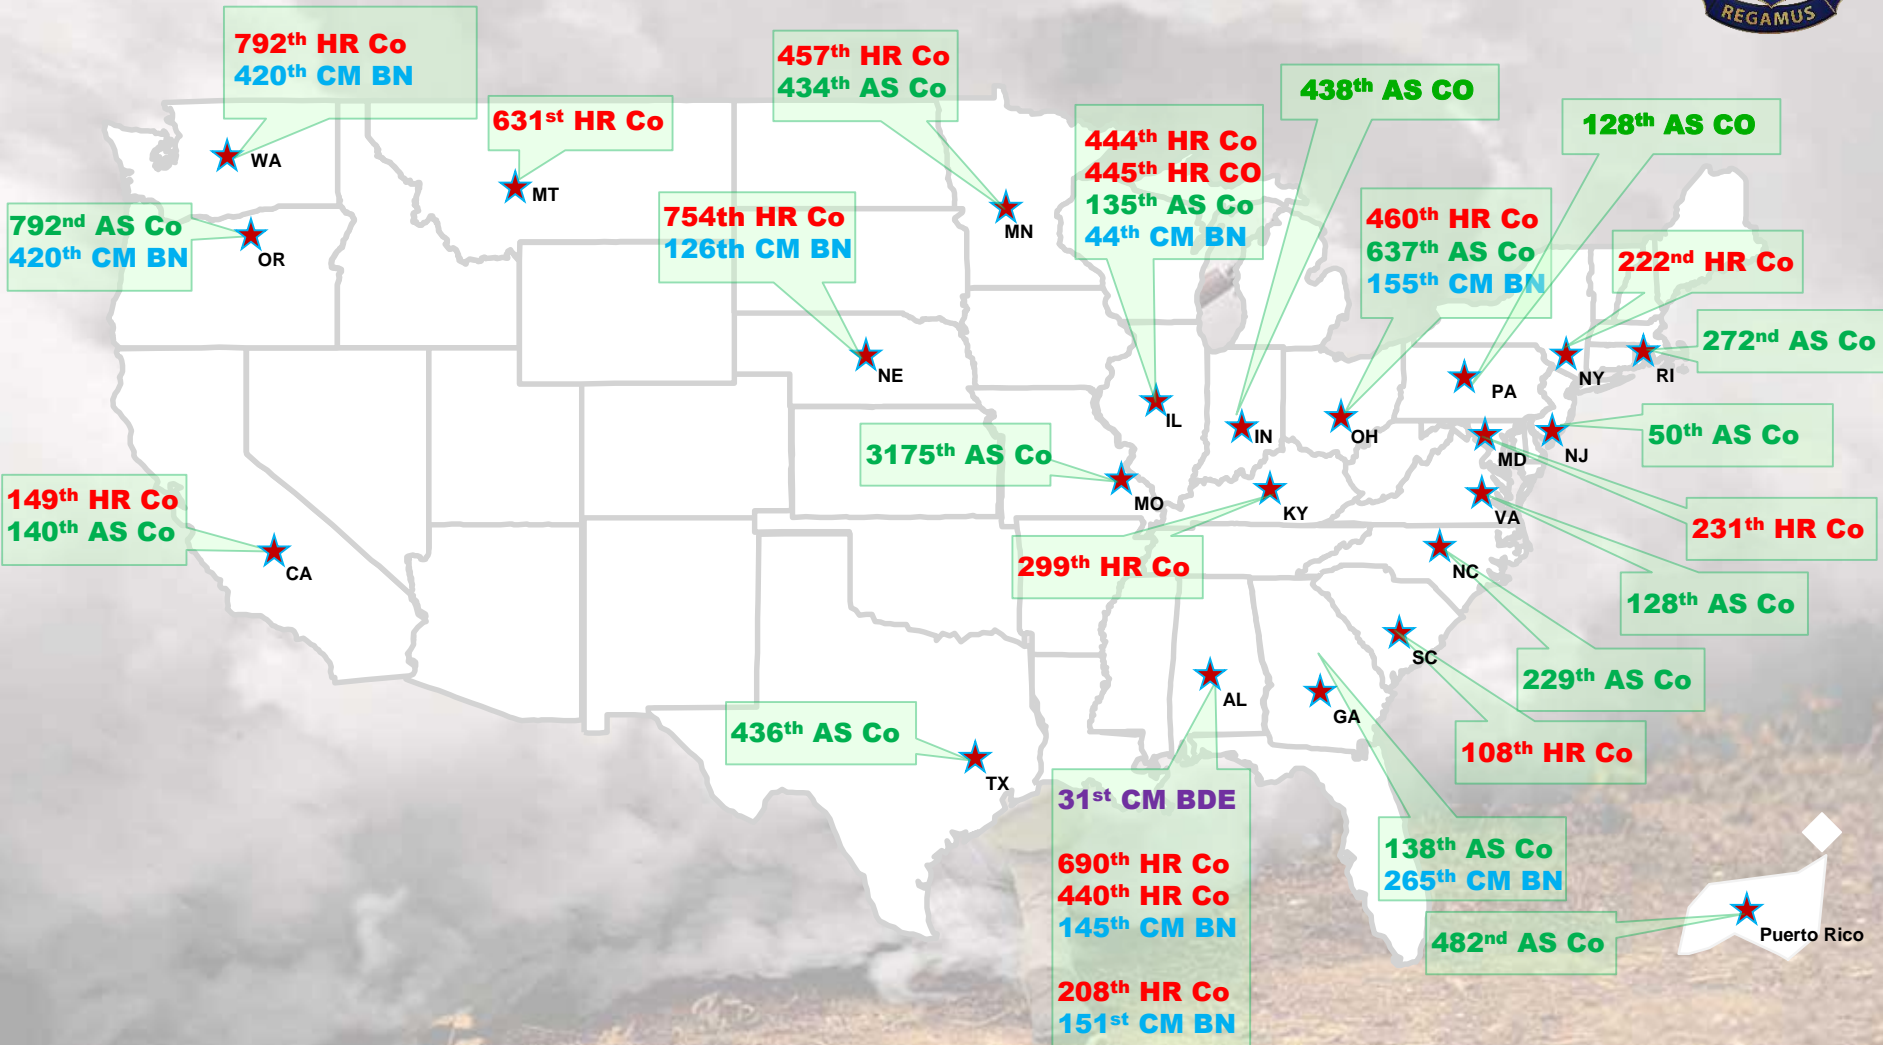

Army National Guard CBRN Units

AS Co	14
HR Co	15
CM BN	8
CM BDE	1