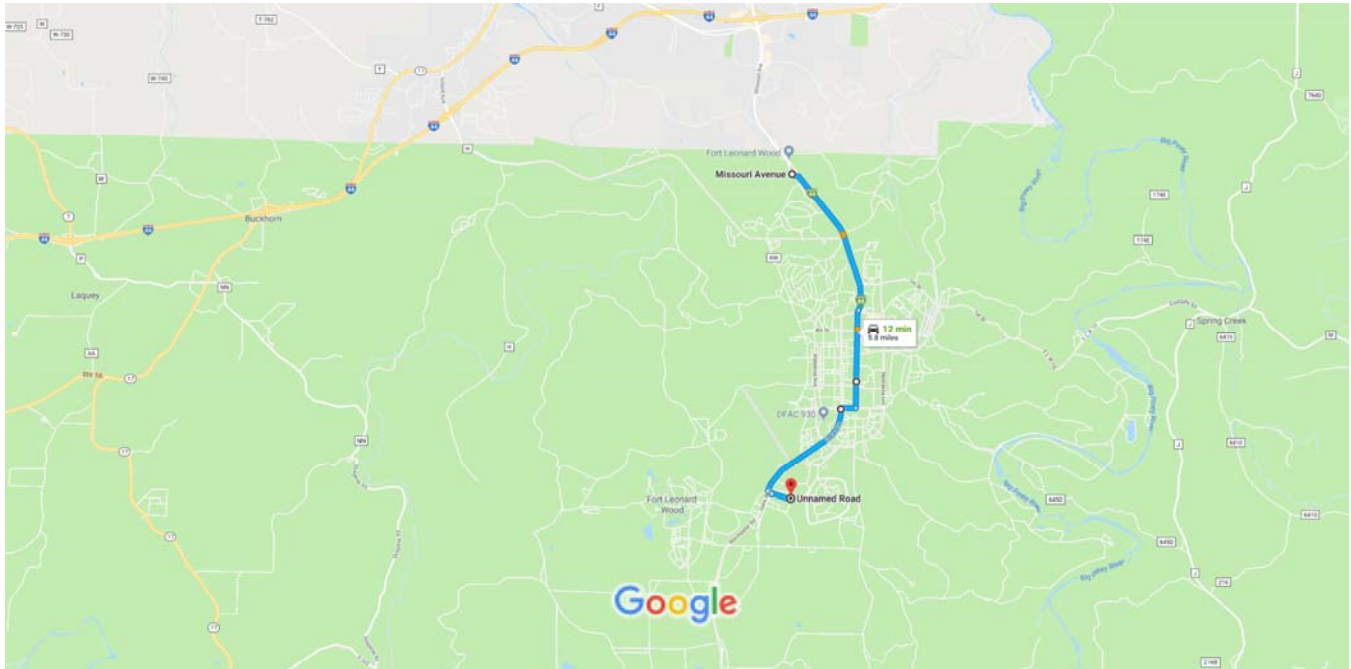

Missouri Ave, Fort Leonard Wood, MO Drive 5.8 miles, 12 min  
65473 to Unnamed Road, Fort Leonard Wood, MO 65473

Map data ©2018 Google 1 mi

## Missouri Ave

Fort Leonard Wood, MO 65473

- ↑ 1. Head southeast on I-44BL/Missouri Ave toward Indiana Ave  
Continue to follow I-44BL  
Restricted usage road  
2.2 mi
- ↙ 2. Slight left onto Constitution Ave  
Partial restricted usage road  
1.4 mi
- ↘ 3. Turn right onto S Dakota Ave  
Restricted usage road  
0.2 mi
- ↙ 4. Turn left onto Iowa Ave  
Restricted usage road  
1.6 mi
- ↙ 5. Turn left  
390 ft
- ↙ 6. Turn left  
105 ft
- ↘ 7. Turn right  
0.3 mi

## Unnamed Road

Fort Leonard Wood, MO 65473

These directions are for planning purposes only. You may find that construction projects, traffic, weather, or other events may cause conditions to differ from the map results, and you should plan your route accordingly. You must obey all signs or notices regarding your route.