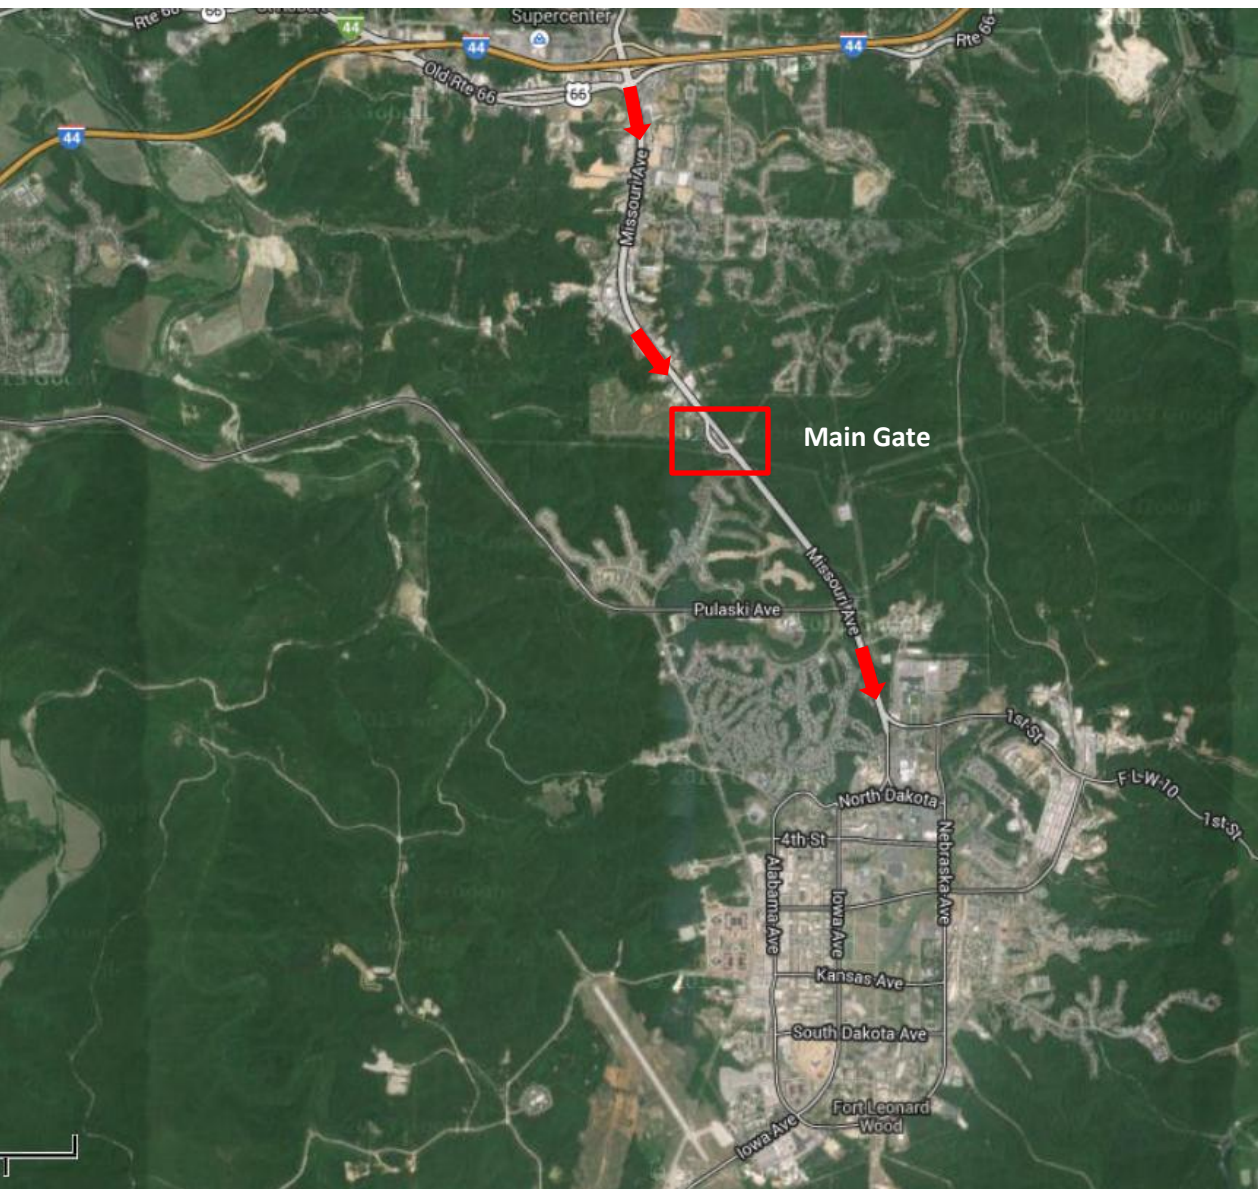

MP CCC Strip Map

Directions to Building 470 & B Co , 701st MP Battalion

- 1) Exit 161 on I-44.
- 2) Continue south on Missouri Avenue, through Main gate of Fort Leonard Wood.
- 3) Continue south on Missouri Avenue once on Fort Leonard Wood.
 - 1) Continue past the Shopette Gas Station, which will be on your left.
 - 2) Continue past the hospital which will be on your left.

Directions to Building 470 & B Co , 701st MP Battalion

- 4) Continue through the intersection immediately after North Dakota. Missouri Ave becomes Constitution Ave. There will be military vehicles on display at this intersection.
- 5) **Building 470** will be on your immediate right at the intersection of Constitution and Replacement (Burger King will be on your left).
- 6) Continue South on Constitution to the intersection at South Dakota (T intersection).
- 7) Turn right on South Dakota.
- 8) Continue straight through intersection at Iowa Ave.
- 9) Turn right on Colorado Ave, **B Co, and 701st** will be on your immediate right.