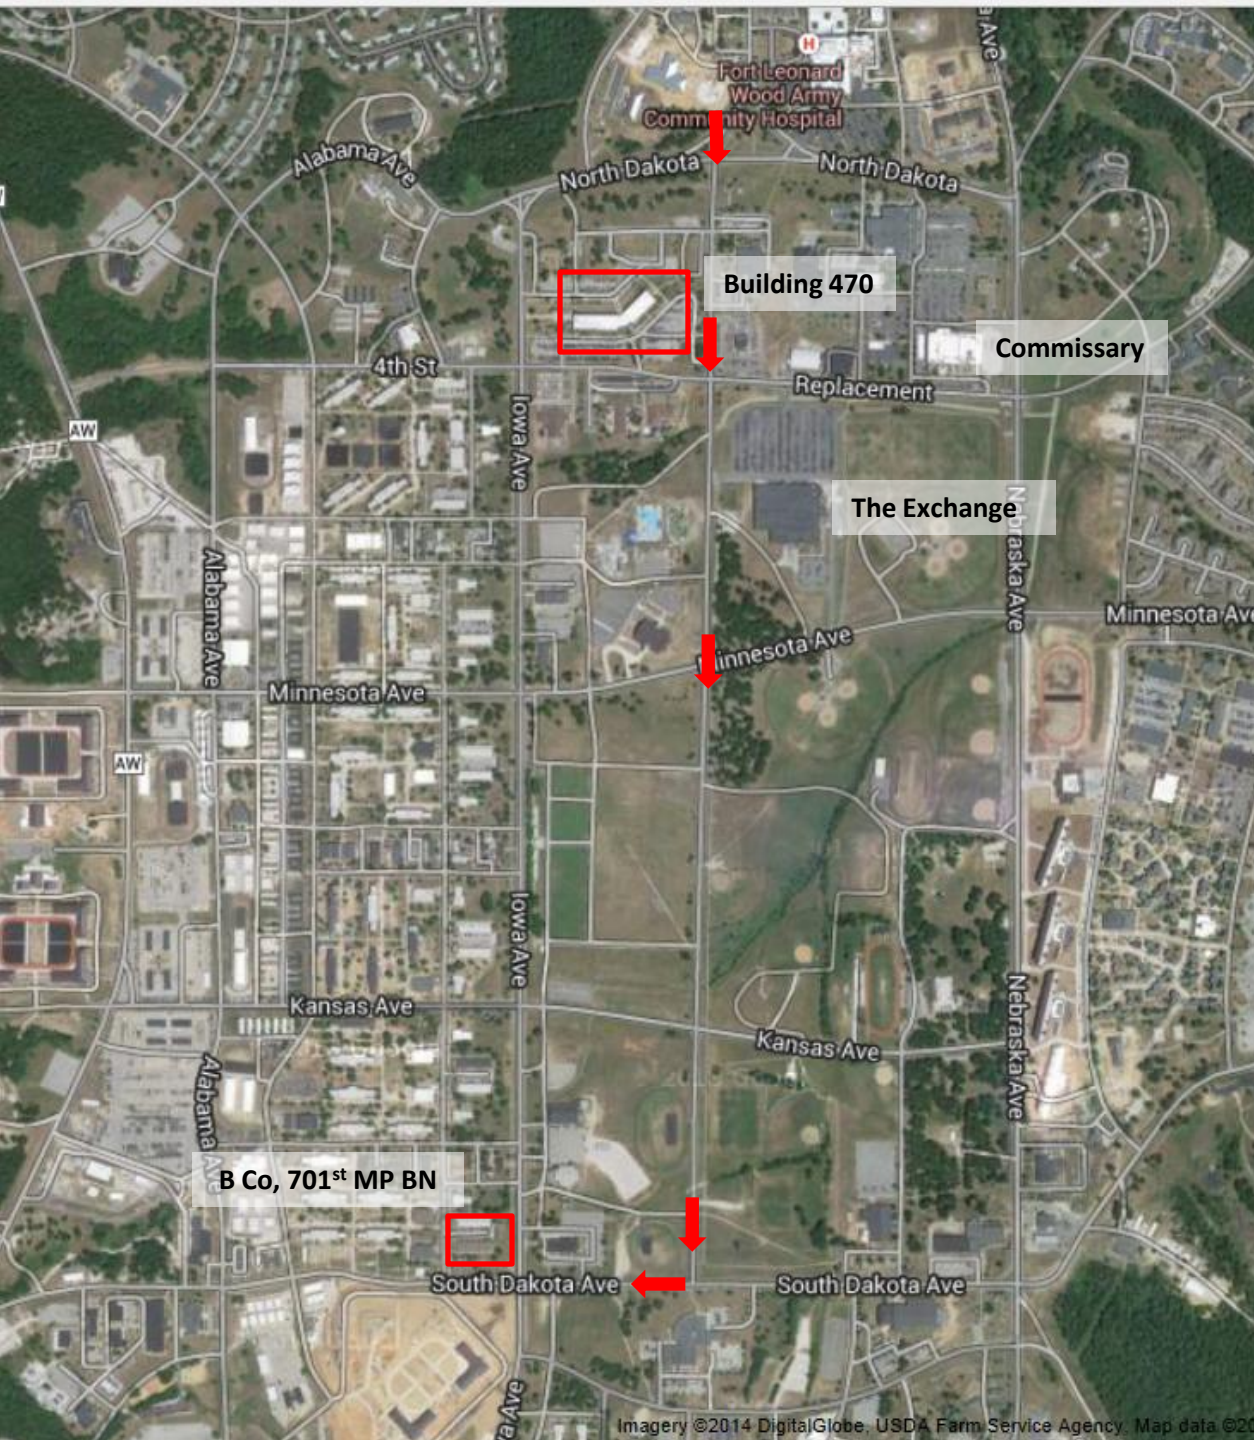

MP CCC Strip Map

Directions to Building 470 & B Co , 701st MP Battalion

- 1) Exit 161 on I-44.
- 2) Continue south on Missouri Avenue, through Main gate of Fort Leonard Wood.
- 3) Continue south on Missouri Avenue once on Fort Leonard Wood.
 - 1) Continue past the Shopette Gas Station, which will be on your left.
 - 2) Continue past the hospital which will be on your left.

Directions to Building 470 & B Co , 701st MP Battalion

- 4) Continue through the intersection immediately after North Dakota. Missouri Ave becomes Constitution Ave. There will be military vehicles on display at this intersection.
- 5) **Building 470** will be on your immediate right at the intersection of Constitution and Replacement (Burger King will be on your left).
- 6) Continue South on Constitution to the intersection at South Dakota (T intersection).
- 7) Turn right on South Dakota.
- 8) Continue straight through intersection at Iowa Ave.
- 9) Turn right on Colorado Ave, **B Co, and 701st** will be on your immediate right.