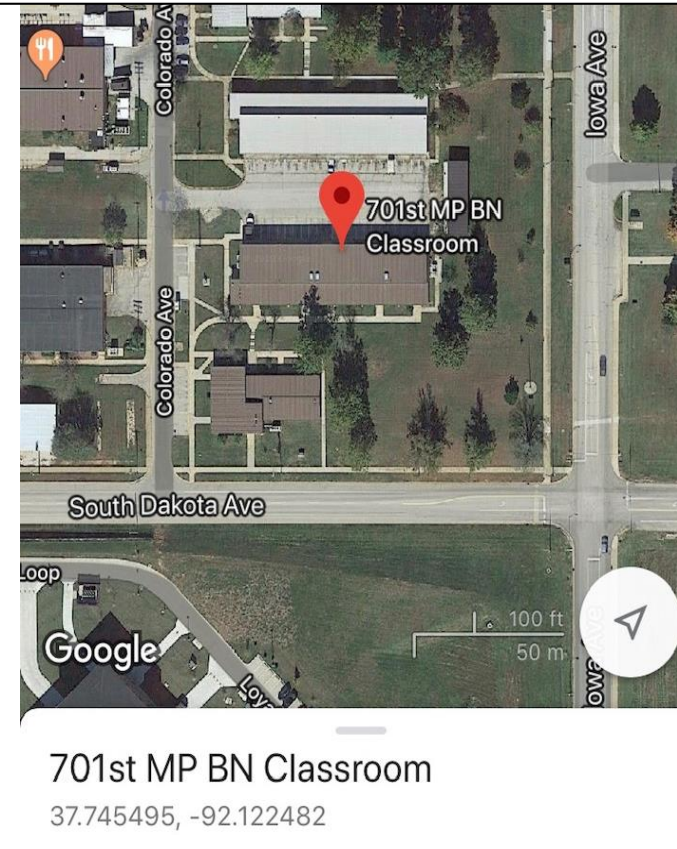

U.S. ARMY

MPCCC (RC)

Directions to HT/WT from Thurman Hall

701st MP BN Classroom

7176 Colorado Avenue, Building # 838

Located at intersection of Colorado and South Dakota Avenues

- From MSCoE Parking Lot, turn right onto Nebraska Ave toward hotel
- Turn right onto South Dakota
- Turn right onto Colorado Ave (first building on the right)
- Enter into main entrance. Classroom is Room 103 to the right