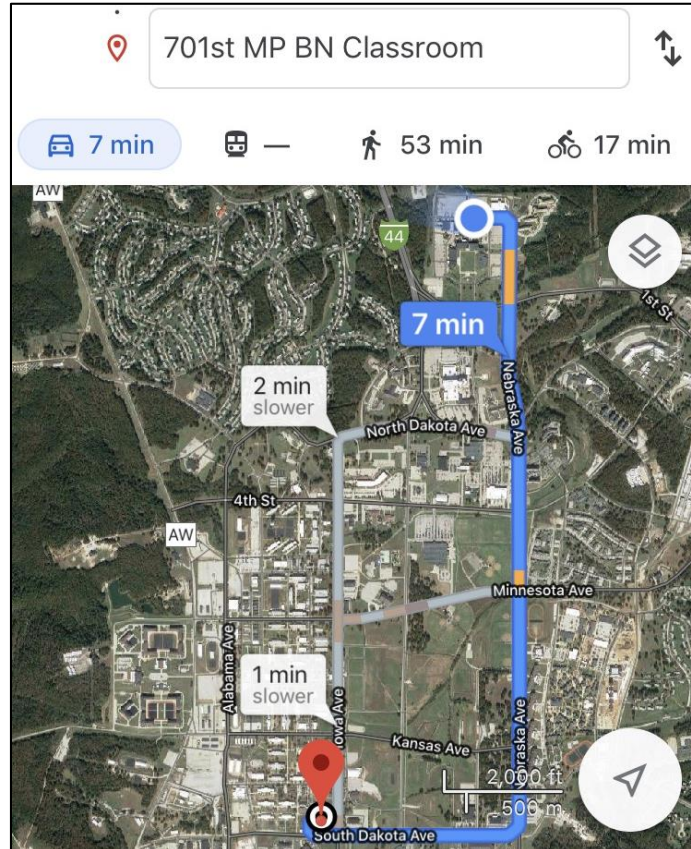

U.S. ARMY

MPCCC (RC)

Directions to HT/WT from Thurman Hall

701st MP BN Classroom

7176 Colorado Avenue, Building # 838

Located at intersection of Colorado and South Dakota Avenues

- From MSCoE Parking Lot, turn right onto Nebraska Ave toward hotel
- Turn right onto South Dakota
- Turn right onto Colorado Ave (first building on the right)
- Enter into main entrance. Classroom is Room 103 to the right