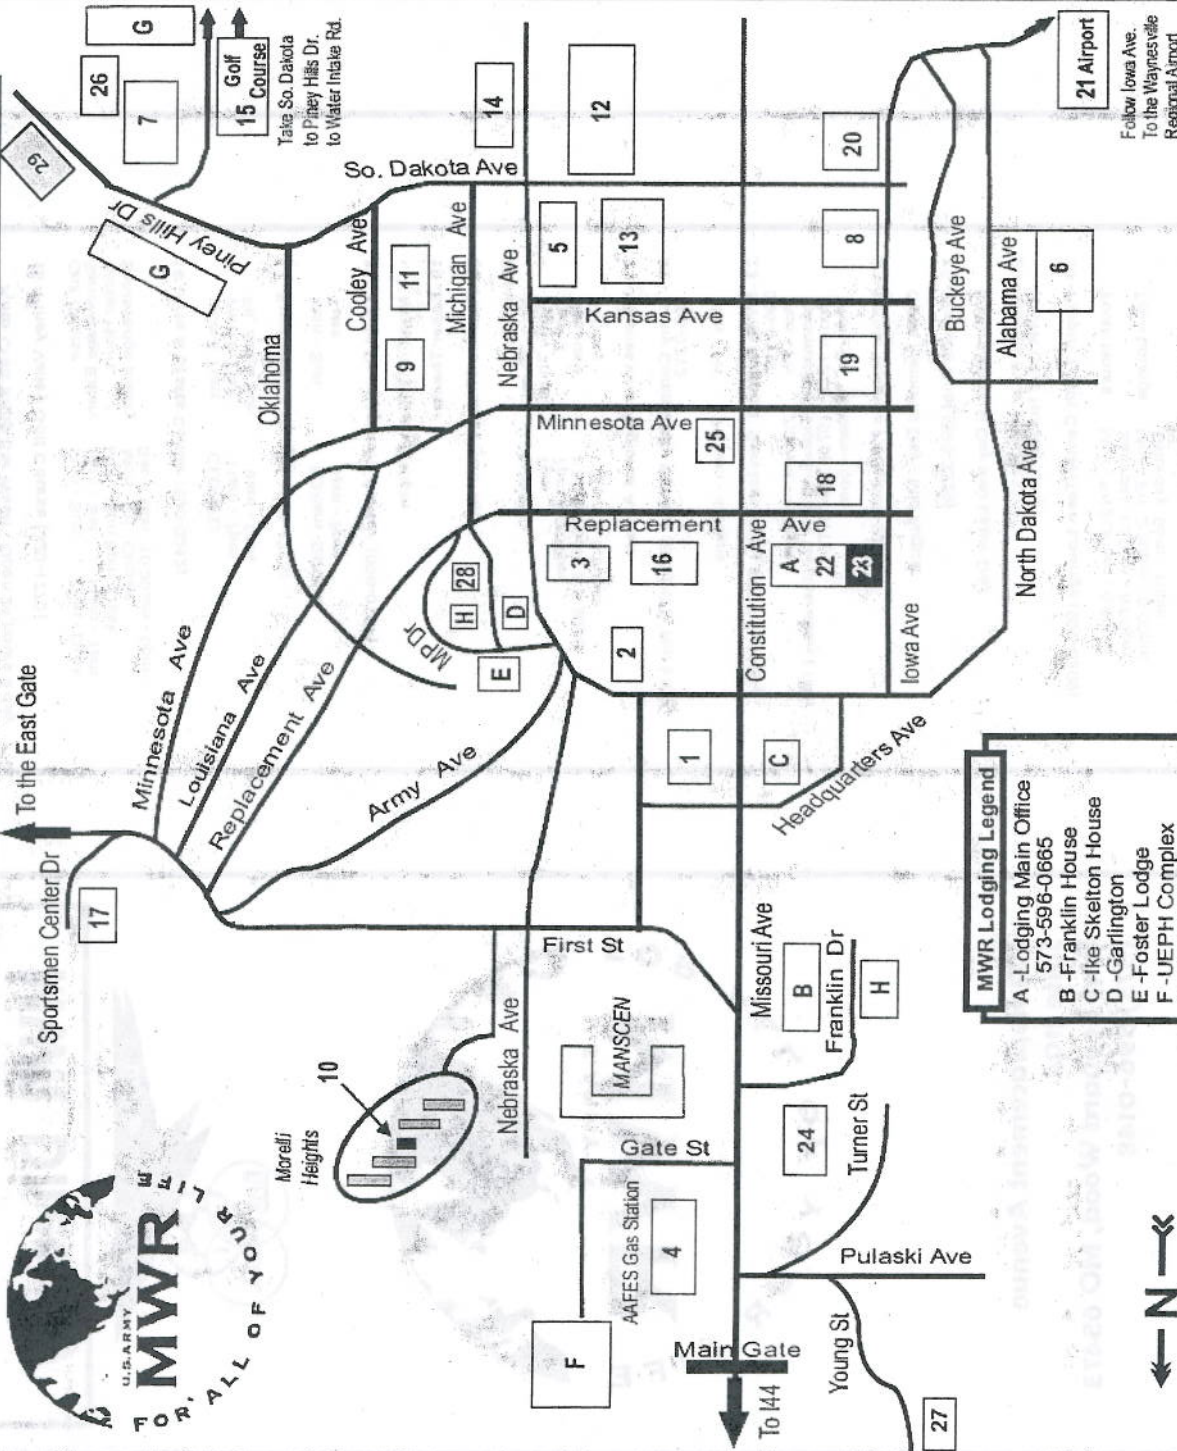

Fort Leonard Wood

MWR Lodging Legend

- A - Lodging Main Office
573-596-0665
- B - Franklin House
- C - Ike Skelton House
- D - Garlington
- E - Foster Lodge
- F - UEPH Complex
- G - Sturgis Heights
- H - Pet Cottages

THIS MAP IS NOT TO SCALE

LEGEND

- 1 - Hospital
- 2 - Main PX
- 3 - Commissary
- 4 - AAFES Gas Station
- 5 - FLW Museum
- 6 - Audie Murphy's Club
- 6 - The Medallion Room
- 6 - EndZone Bar & Grill
- 7 - Pershing Community Center
- 7 - Blackjack Lounge
- 8 - Davis Club
- 9 - Warriors' Lounge
- 10 - Tri-Corps Lounge
- 11 - Specker Gym
- 12 - Davidson Fitness Center
- 13 - Daugherty Bowling Center
- 14 - Auto Craft Shop / Car Wash
- 15 - Piney Valley Golf Course
- 16 - Arts & Crafts Center
- 17 - Sportsmen's Center
- 18 - Child Development Center
- 19 - Baker Theater
- 20 - Abrams Theater
- 21 - Waynesville Regional Airport
- 22 - Army Community Services (Bldg 470, Rm 1102)
- 23 - MWR Support Services (Bldg 470, Rm 1105)
- 23 - ITR (Rm 1223)
- 24 - Lieber Heights Pool
- 25 - Wallace Pool / BMX Track
- 26 - Sturgis Pool
- 27 - Pippin Youth Center & the Station Teen Center
- 28 - Tech Park
- 29 - Commandant Quarters (# 3 Essayons Drive)

Follow Iowa Ave.
To the Waynesville
Regional Airport