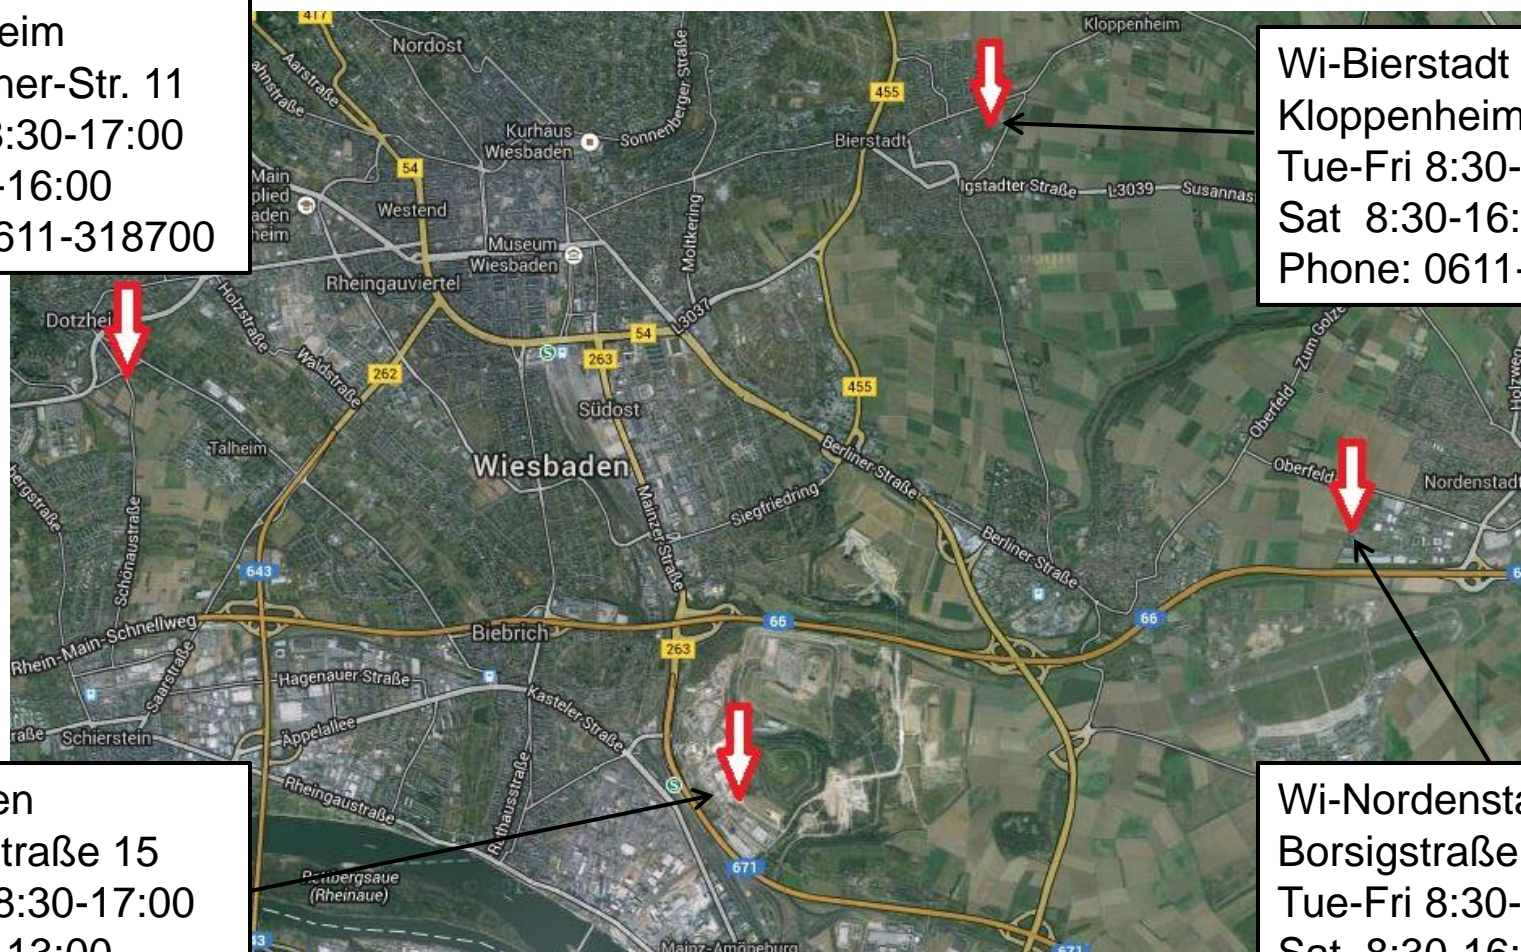

2. Wiesbaden Recycle Centers

Entsorgungsbetriebe der Landeshauptstadt Wiesbaden (ELW) “Wertstoffhöfe”

Wi-Dotzheim
Willi-Werner-Str. 11
Tue-Fri 8:30-17:00
Sat 8:30-16:00
Phone: 0611-318700

Wi-Bierstadt
Kloppenheimer Str. 30
Tue-Fri 8:30-16:00
Sat 8:30-16:00
Phone: 0611-2047804

Wiesbaden
Deponiestraße 15
Mon-Fri 8:30-17:00
Sat 8:00-13:00
Phone: 0611-318856

Wi-Nordenstadt
Borsigstraße 30
Tue-Fri 8:30-16:00
Sat 8:30-16:00
Phone: 0171-3012170