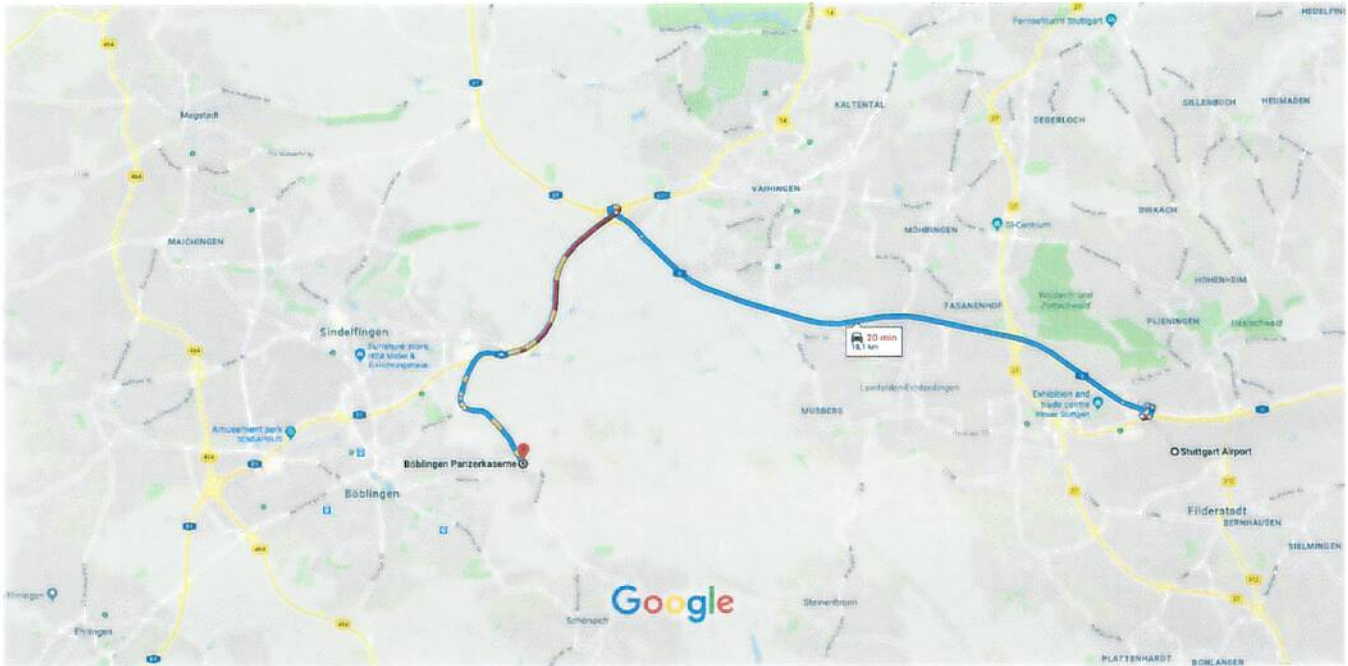

Stuttgart Airport to Böblingen Panzerkaserne, Böblingen

Drive 18.1 km, 20 min

Map data ©2019 GeoBasis-DE/BKG (©2009), Google 1 km

Stuttgart Airport

Flughafenstraße 32, 70629 Stuttgart

Get on A8 in Stuttgart

- 2 min (1.0 km)
- ↑ 1. Head southeast on Flughafenentlastungsstraße
----- 3 m
- ↶ 2. Use the left lane to turn left onto K9515
----- 180 m
- ↶ 3. Use the left lane to turn left toward L1192
----- 170 m
- ↶ 4. Use the left lane to turn left at the 1st cross street onto L1192
----- 110 m
- ⤴ 5. Use the left 2 lanes to turn left to merge onto A8 toward Karlsruhe/Singen/Heilbronn
----- 500 m

Continue on A8 to Böblingen. Take exit 22 from A81

- 10 min (15.4 km)
- ⤴ 6. Merge onto A8
----- 9.5 km

-  7. At the interchange 51-Kreuz Stuttgart, Use the right 2 lanes to follow signs for A81 toward Singen
----- 1.1 km
-  8. Continue onto A81
----- 3.6 km
-  9. Take exit 22 toward Böblingen-Ost/Schönaich/Waldenbuch
----- 1.3 km

Drive to Panzerstraße

-  10. Use any lane to turn slightly left
----- 3 min (1.7 km)
----- 190 m
-  11. Continue onto Panzerstraße
 Destination will be on the right
----- 1.5 km

Böblingen Panzerkaserne

71032 Böblingen