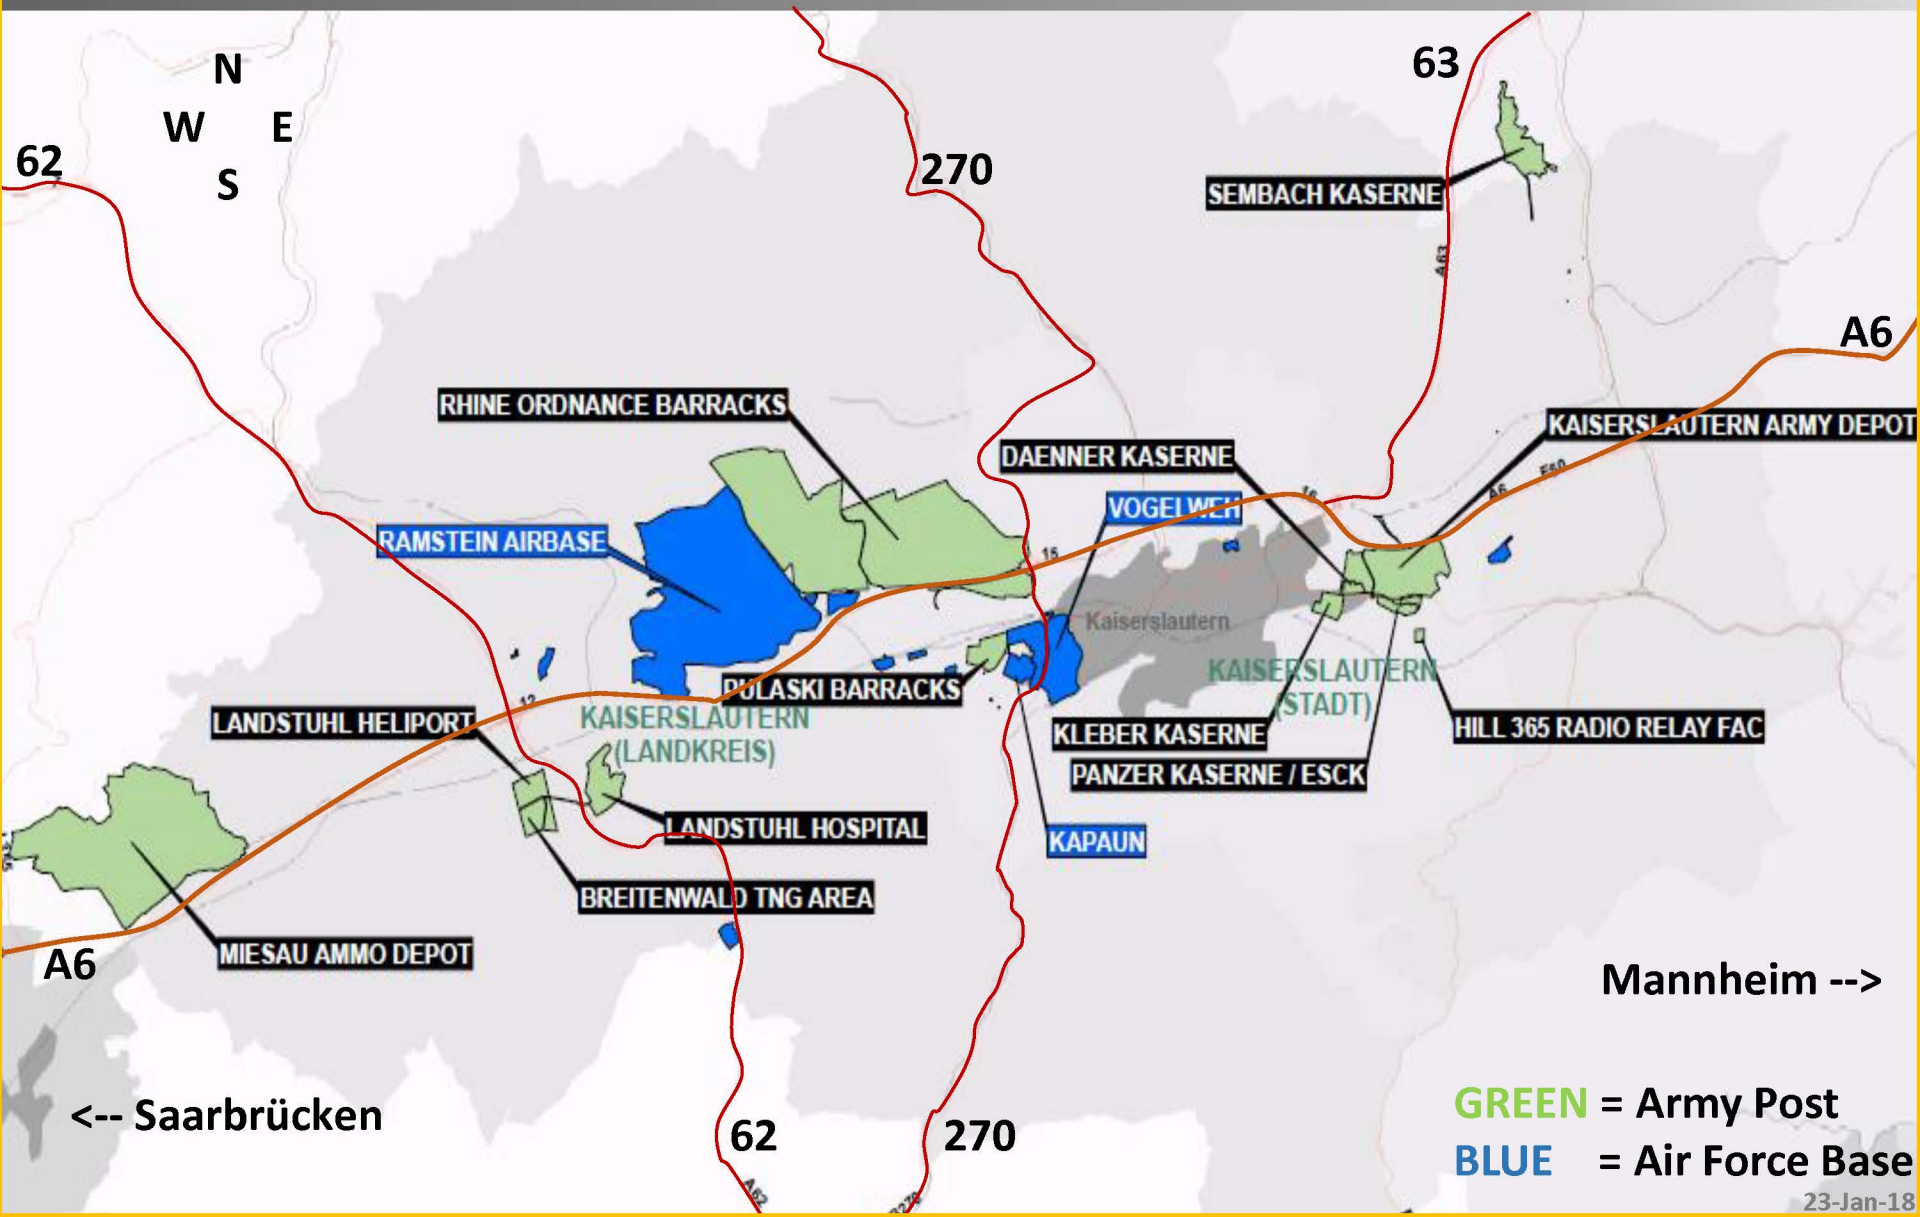

U.S. Army Garrison Rheinland-Pfalz

Mannheim -->

<-- Saarbrücken

GREEN = Army Post
BLUE = Air Force Base