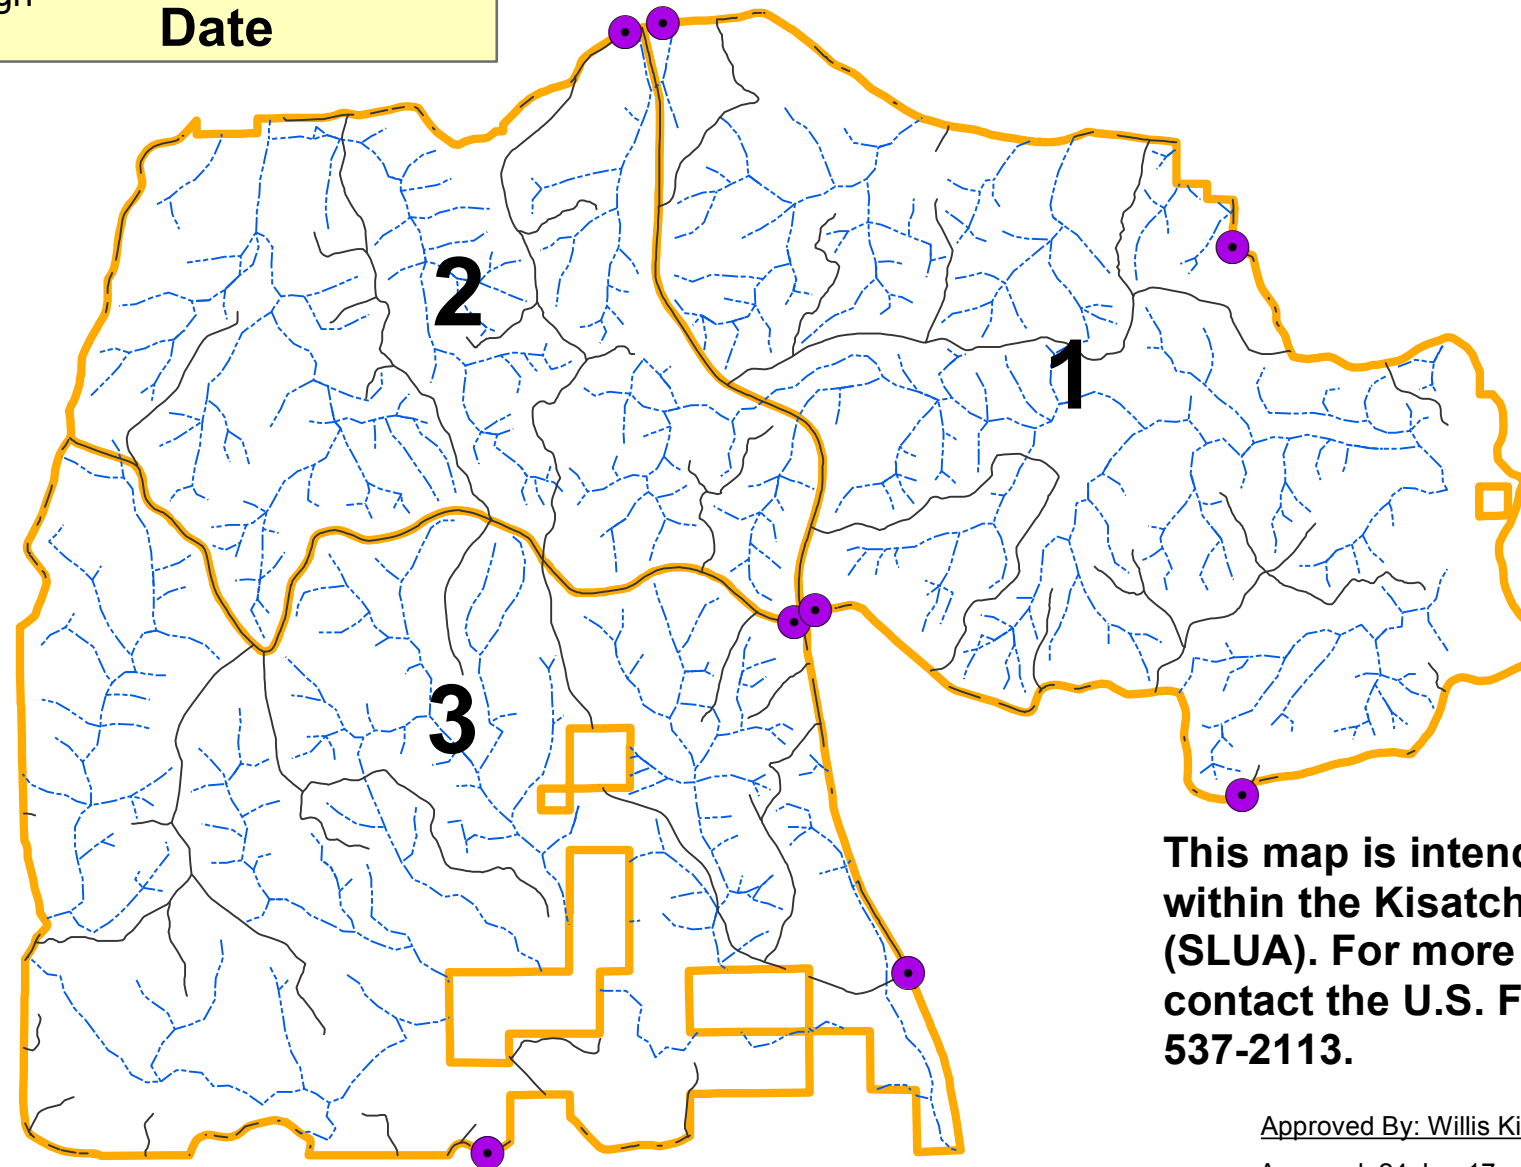

Military Training In SLUA For :

Day Date	Through	Day Date

Ft Polk Limited Use Area (SLUA) Kisatchie National Forest - Kisatchie Ranger District

Training Area Map

Also known as
Horses Head

This map is intended to detail the active Military Training Areas within the Kisatchie National Forest - Special Limited Use Areas (SLUA). For more information regarding the military use of the SLUA, contact the U.S. Forest Service Military Liaison Officer at 537-2113.

Approved By: Willis Kimball

Approval: 24 Jan 17

**Complaint Line:
337-531-1431**

**In case of emergency, contact the on call
Public Affairs Officer of the Day at 531-1726
or Range Control at 531-5445**

0.1 0.5 1.0 1.5 2.0 Miles
|-----|-----|-----|-----|-----|

Ft Polk Special Limited Use Area (SLUA) Legend

No Military Training Scheduled

Scheduled For Military Training

Off Limits to Military Training

— Streams

— Roads

Information kiosks