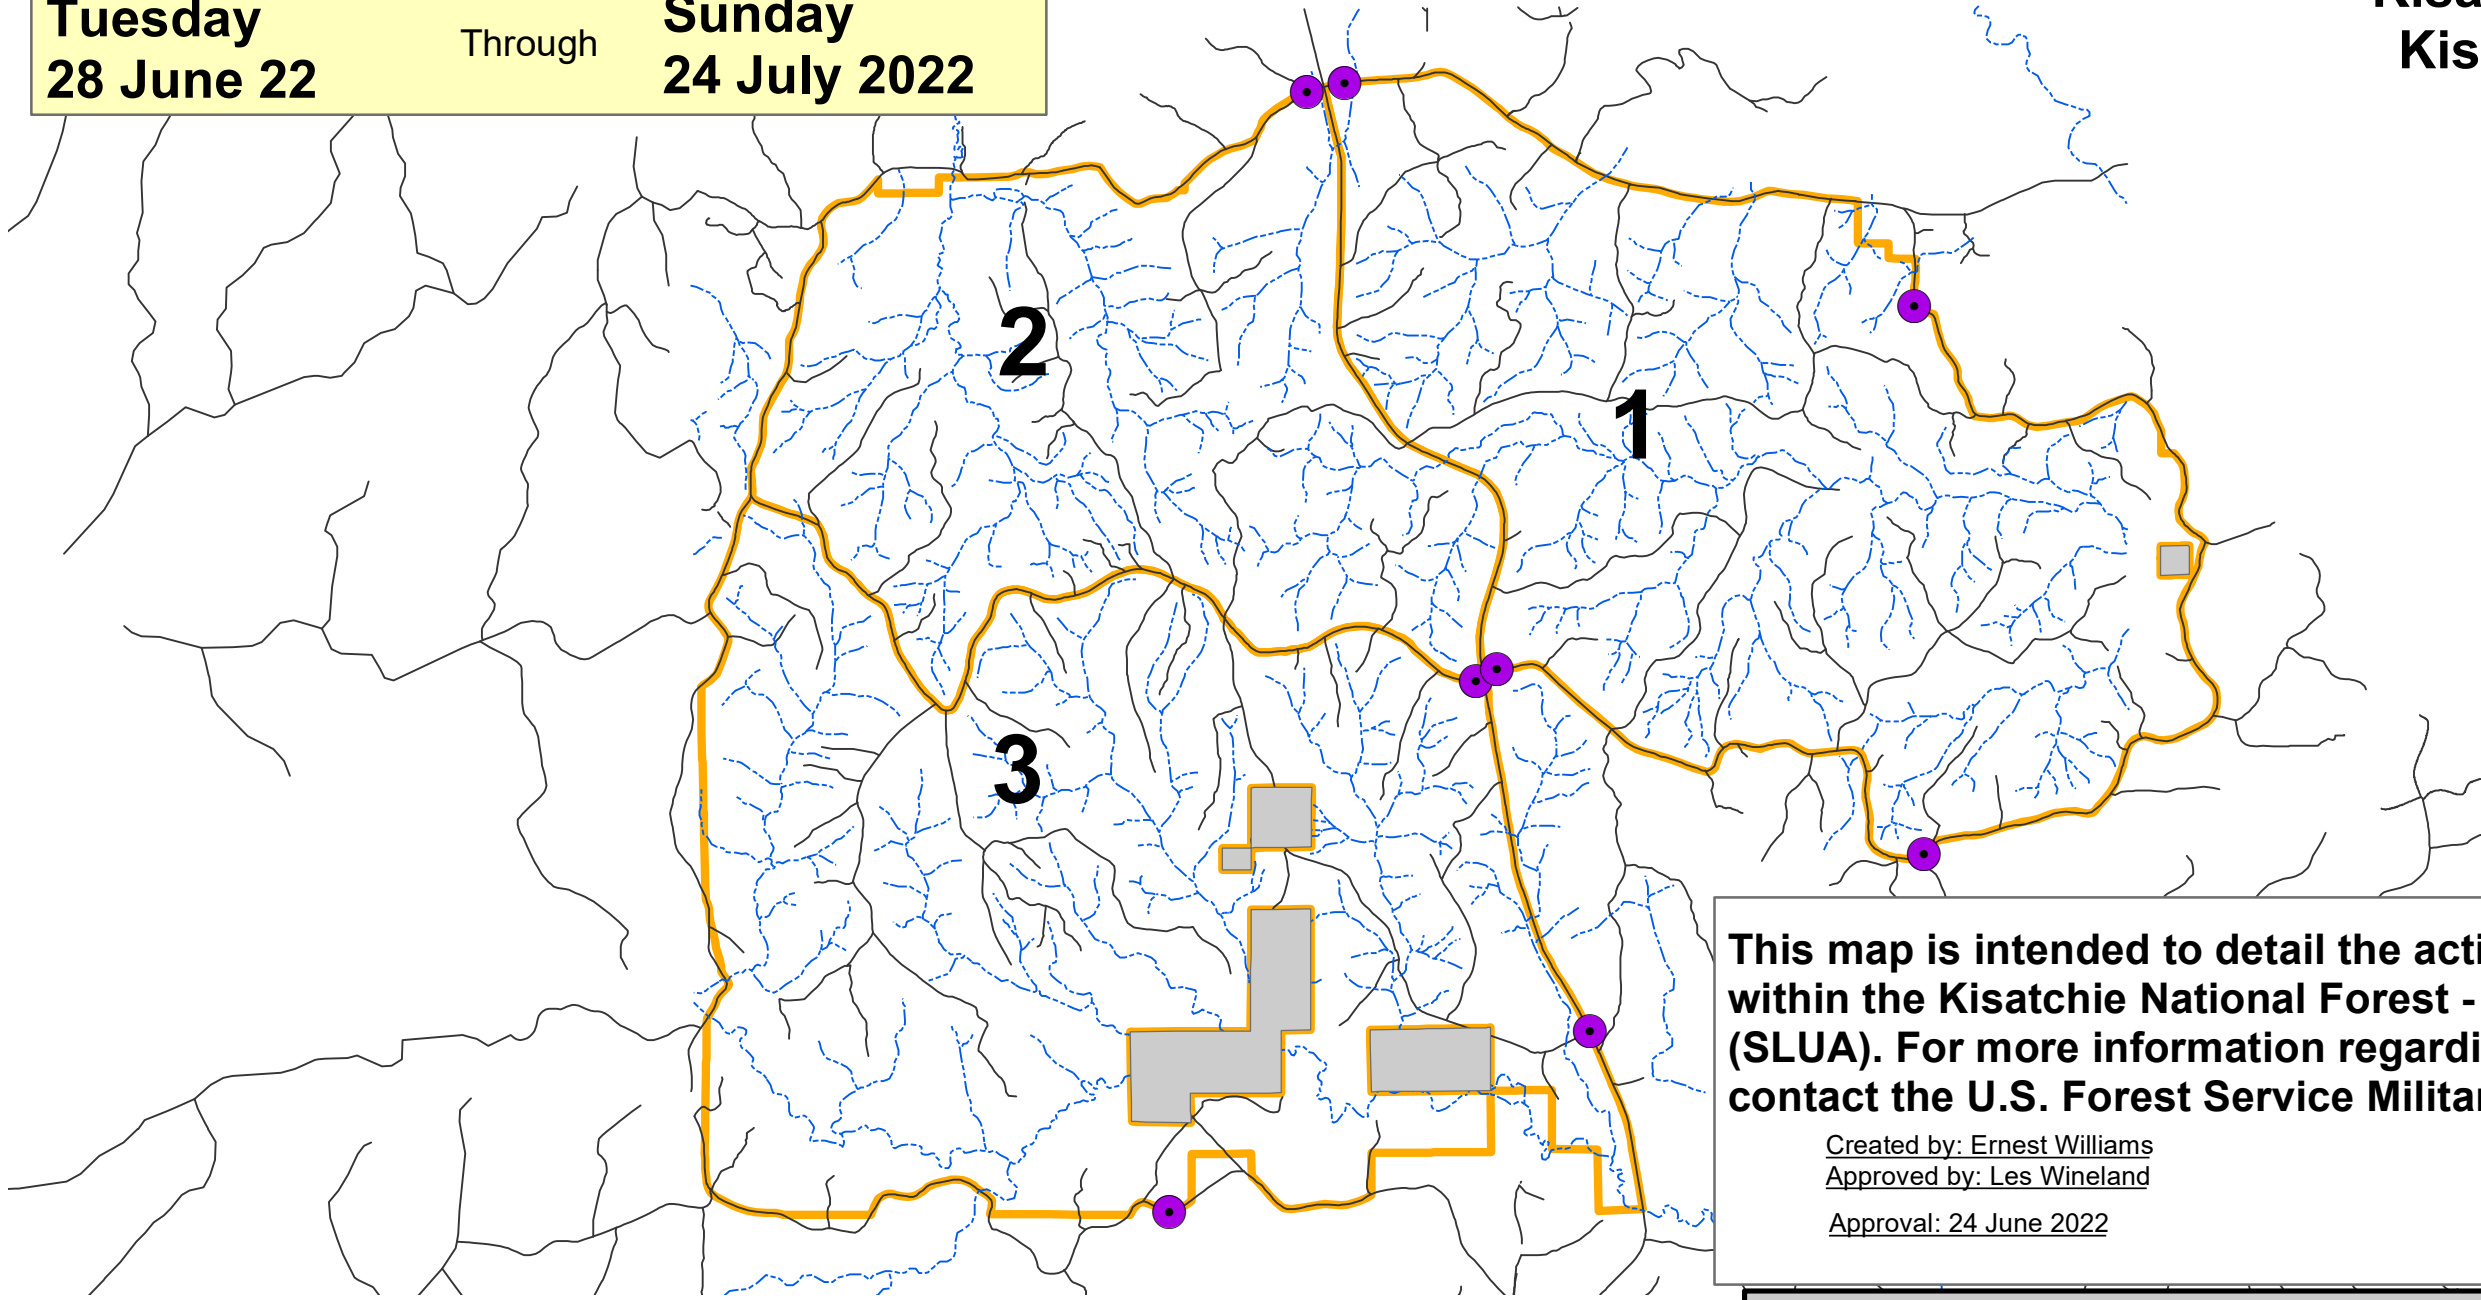

Military Training In SLUA For

Tuesday
28 June 22

Through

Sunday
24 July 2022

Ft Polk Limited Use Area (SLUA)
Kisatchie National Forest -
Kisatchie Ranger District

Training Area Map

Also known as
Horses Head

This map is intended to detail the active Military Training Areas within the Kisatchie National Forest - Special Limited Use Areas (SLUA). For more information regarding the military use of the SLUA, contact the U.S. Forest Service Military Liaison Officer at 537-2113.

Ft Polk Special Limited Use Area (SLUA) Legend

	No Military Training Scheduled		Streams
	Scheduled For Military Training		Roads
	Off Limits to Military Training		Information kiosks