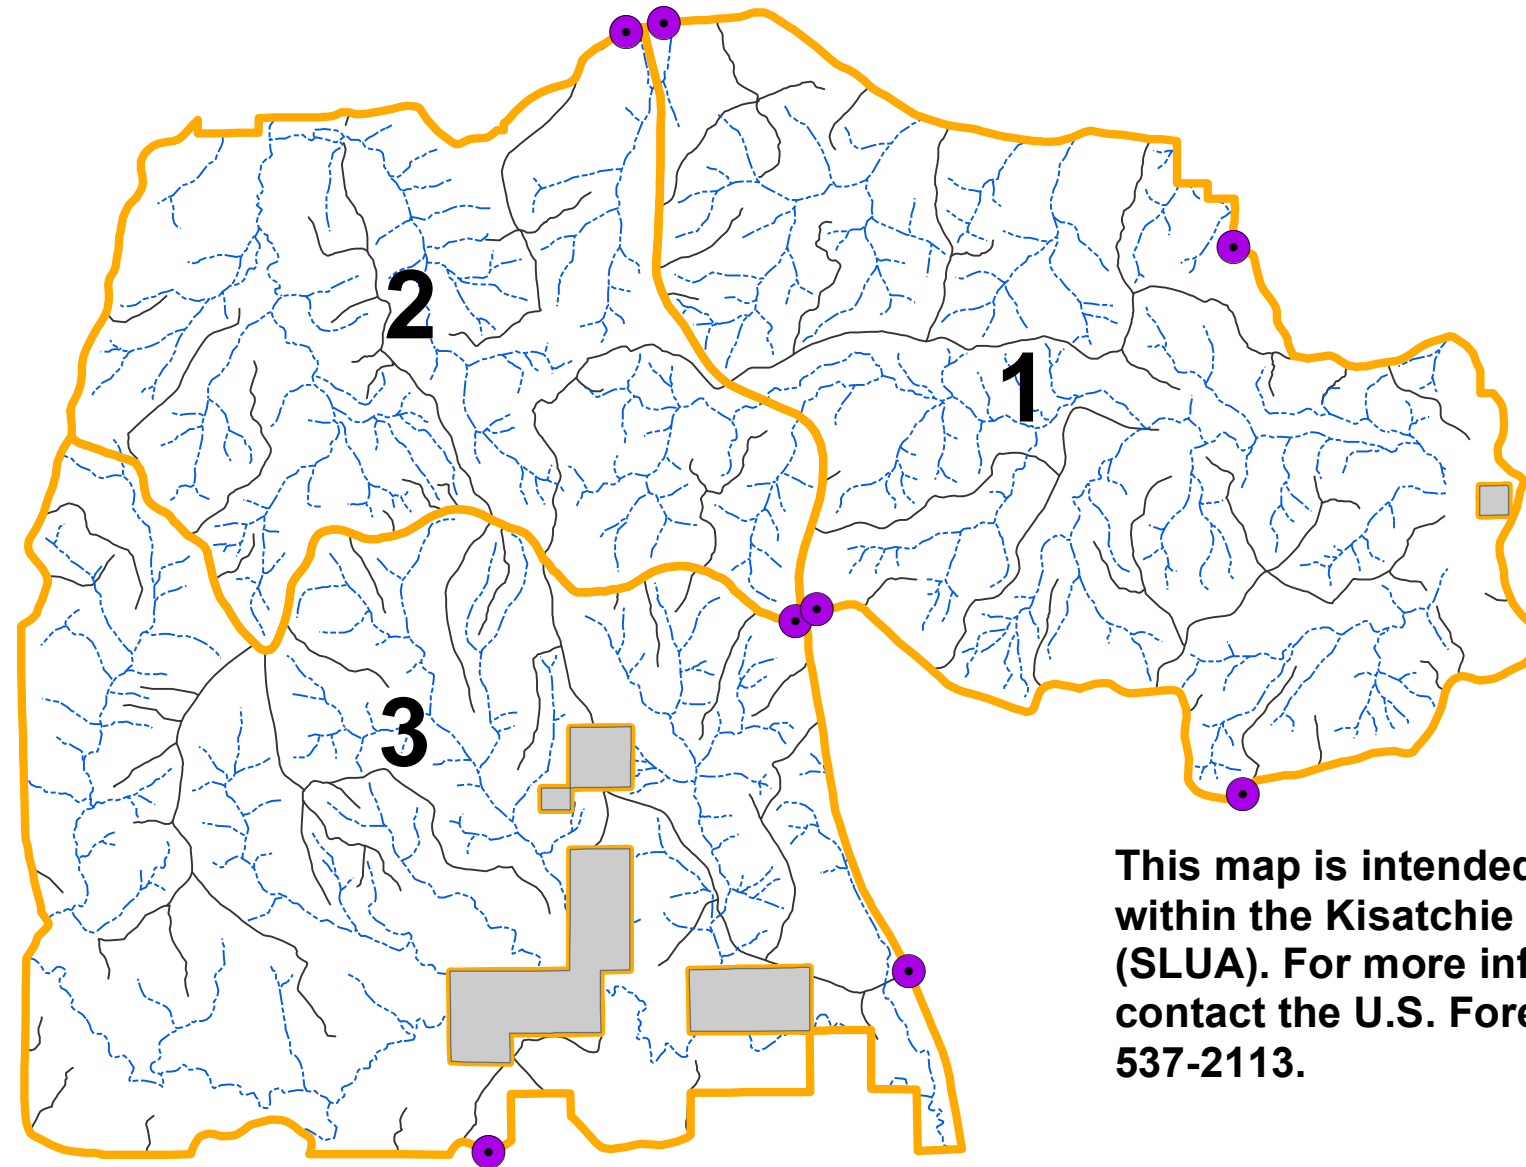

**Ft Polk Limited Use Area (SLUA)
Kisatchie National Forest -
Kisatchie Ranger District**

Training Area Map

Also known as
Horses Head

This map is intended to detail the active Military Training Areas within the Kisatchie National Forest - Special Limited Use Areas (SLUA). For more information regarding the military use of the SLUA, contact the U.S. Forest Service Military Liaison Officer at 537-2113.

**Complaint Line:
337-531-1431**

**In case of emergency, contact the on call
Public Affairs Officer of the Day at 531-1726
or Range Control at 531-5445**

0 0.25 0.5 1 1.5 2 Miles

Ft Polk Special Limited Use Area (SLUA) Legend

No Military Training Scheduled

Scheduled For Military Training

Off Limits to Military Training

Streams

Roads

Information kiosks