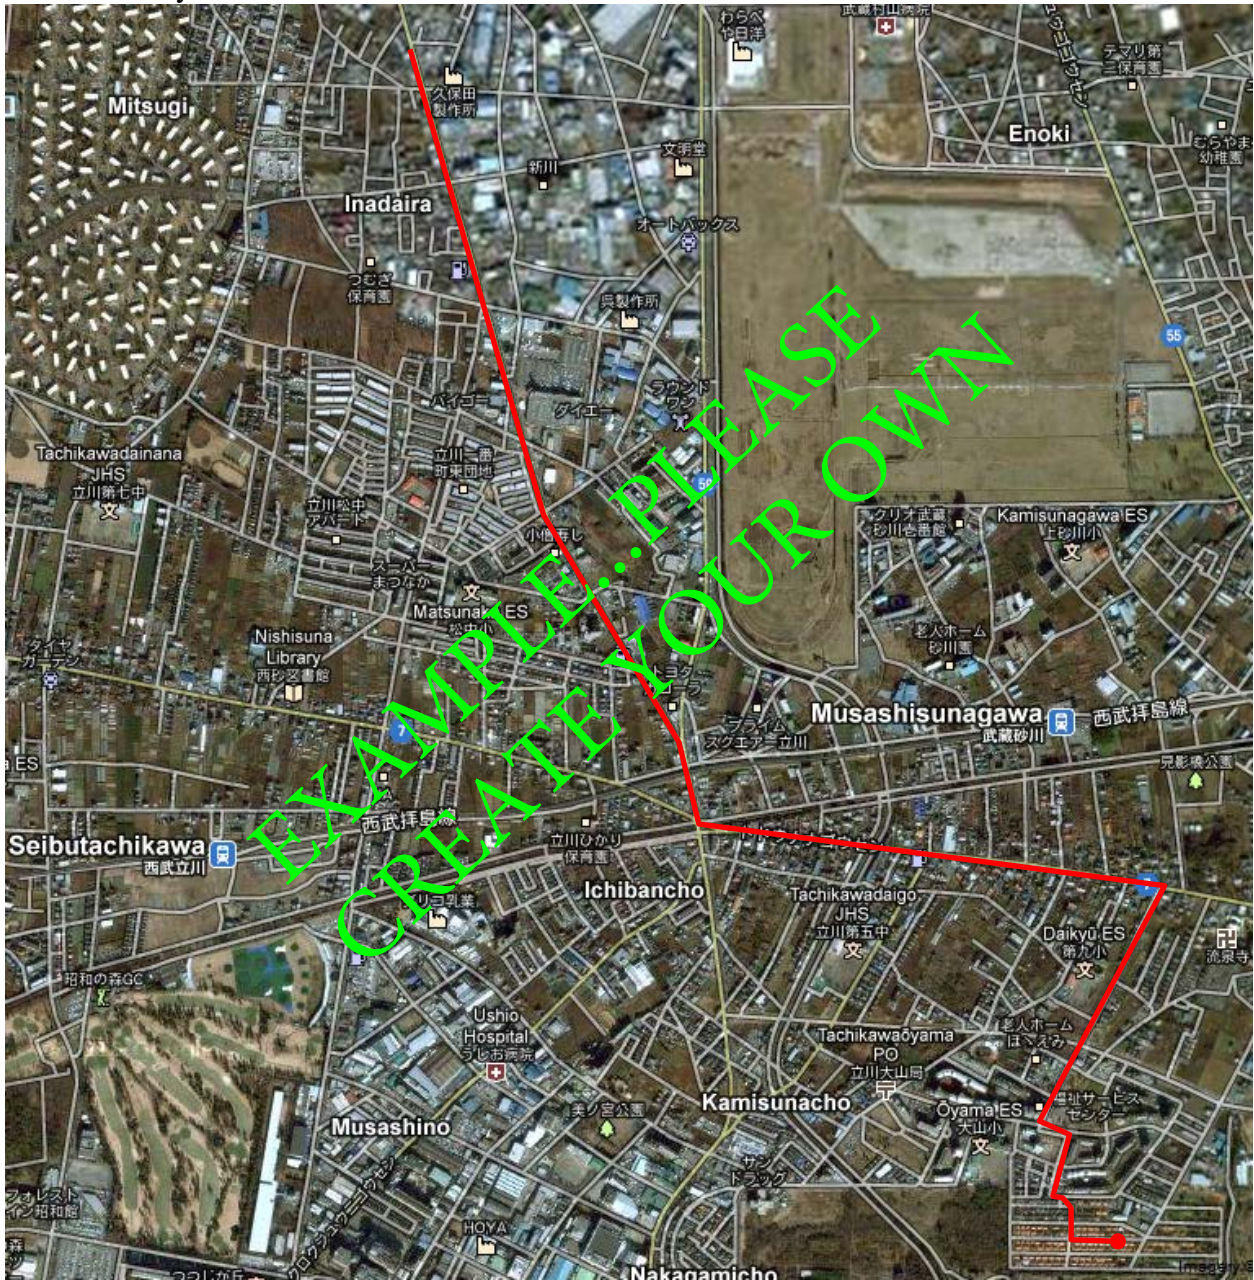

The Map to personal residence could be a Google Map screenshot with additional information as required. On base members can use maps from base map located in the Horizons Magazine.

EXAMPLE

From Fussa Gate turn straight
Make a left turn at the guy with the broom
Make the first right at the burning man
My house is the purple one with the little red corvette –
1970-7 Mamiya House

EXAMPLE