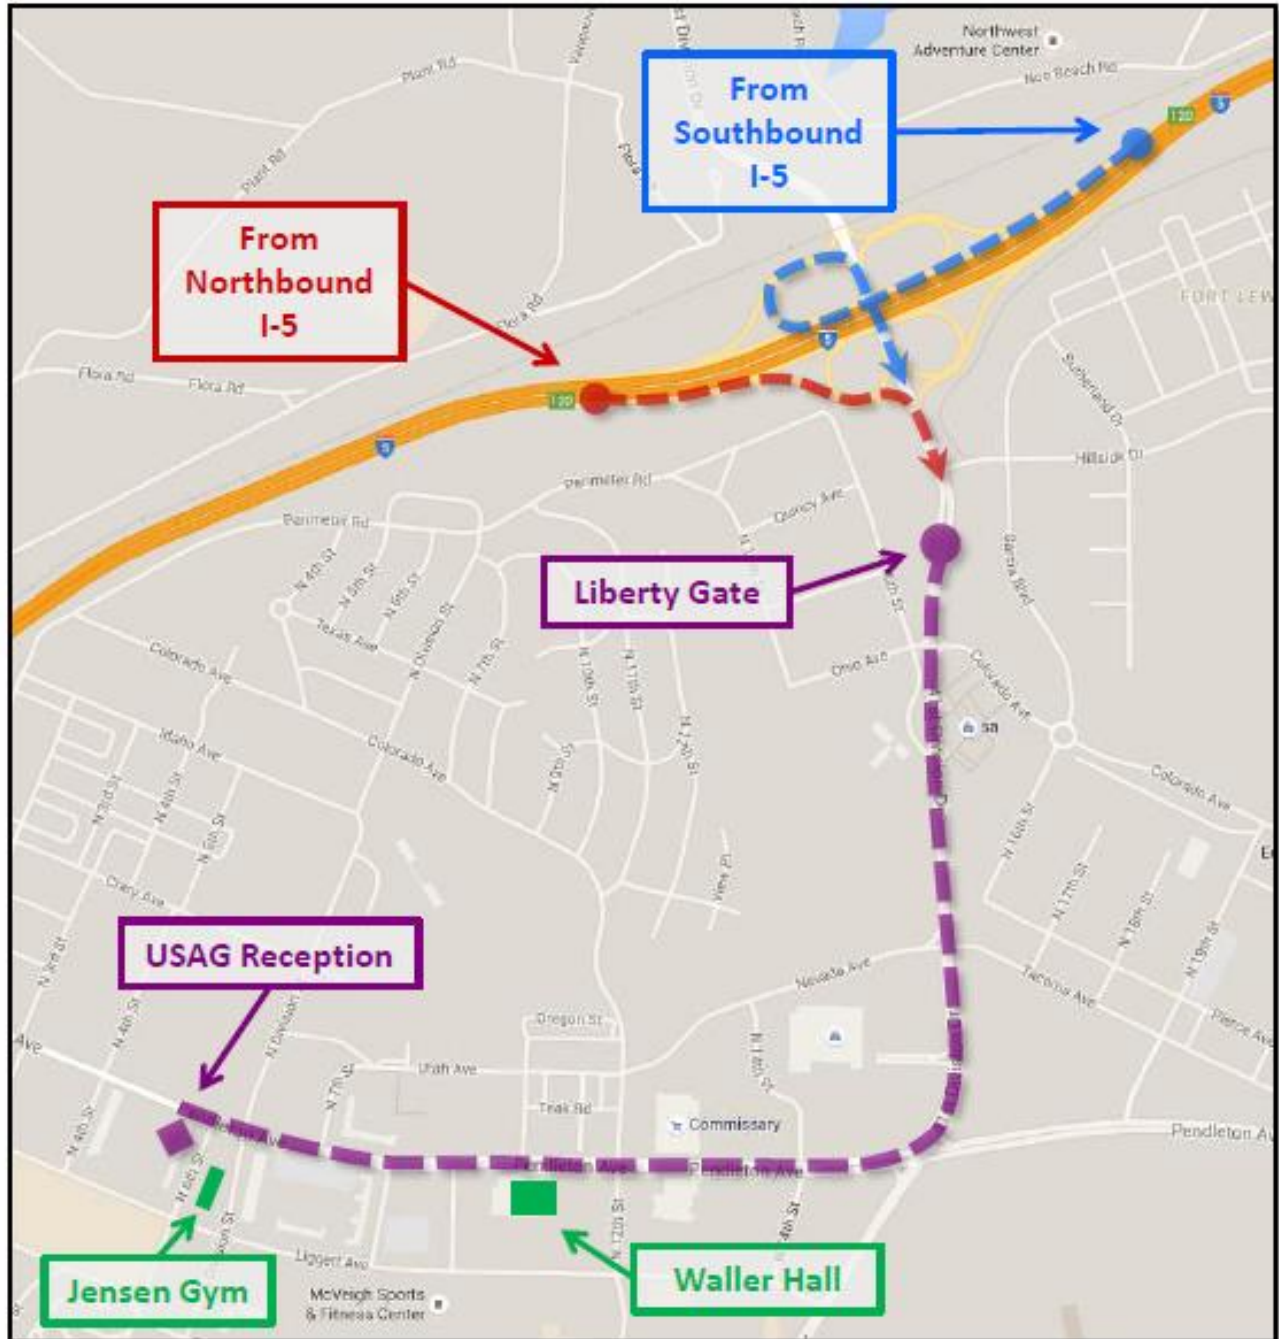

Annex B - Map to USAG Reception, Lewis Main

1. Take Exit 120 off I-5.
2. Head south on 41st Division Drive towards JBLM Lewis Main (Liberty Gate).
3. From Liberty Gate, after ~0.7 miles, turn RIGHT onto Pendleton Ave.
4. After ~0.9 miles, your destination will be on your left.