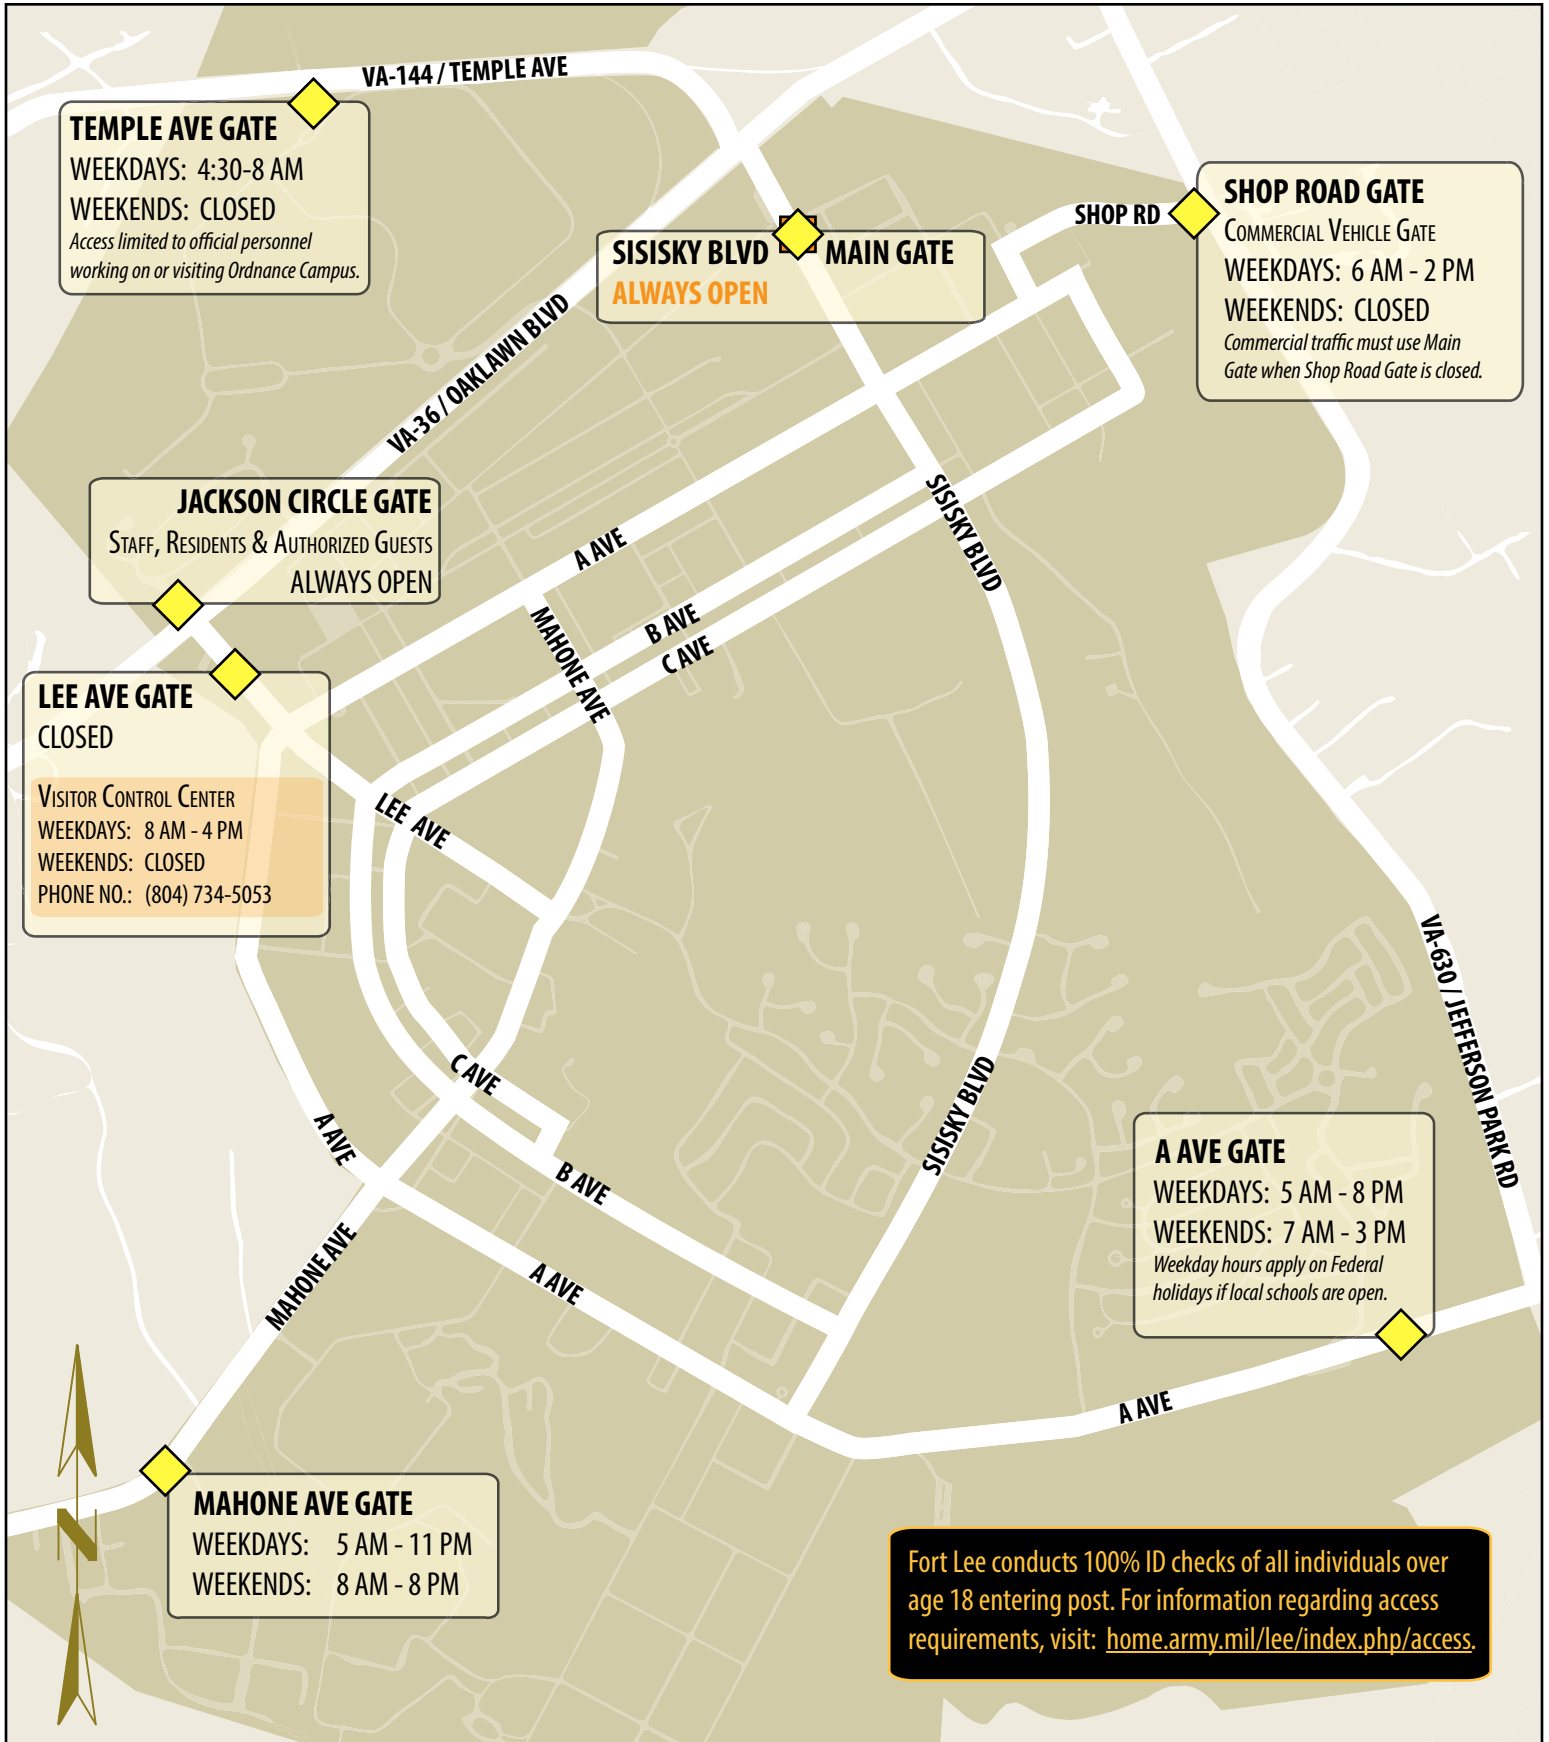

INSTALLATION ACCESS GATE HOURS

FORT LEE, VIRGINIA

EFFECTIVE SEPTEMBER 21, 2020

Weekend hours also apply to federal holidays, unless otherwise noted.

UPDATED SEPTEMBER 21, 2020