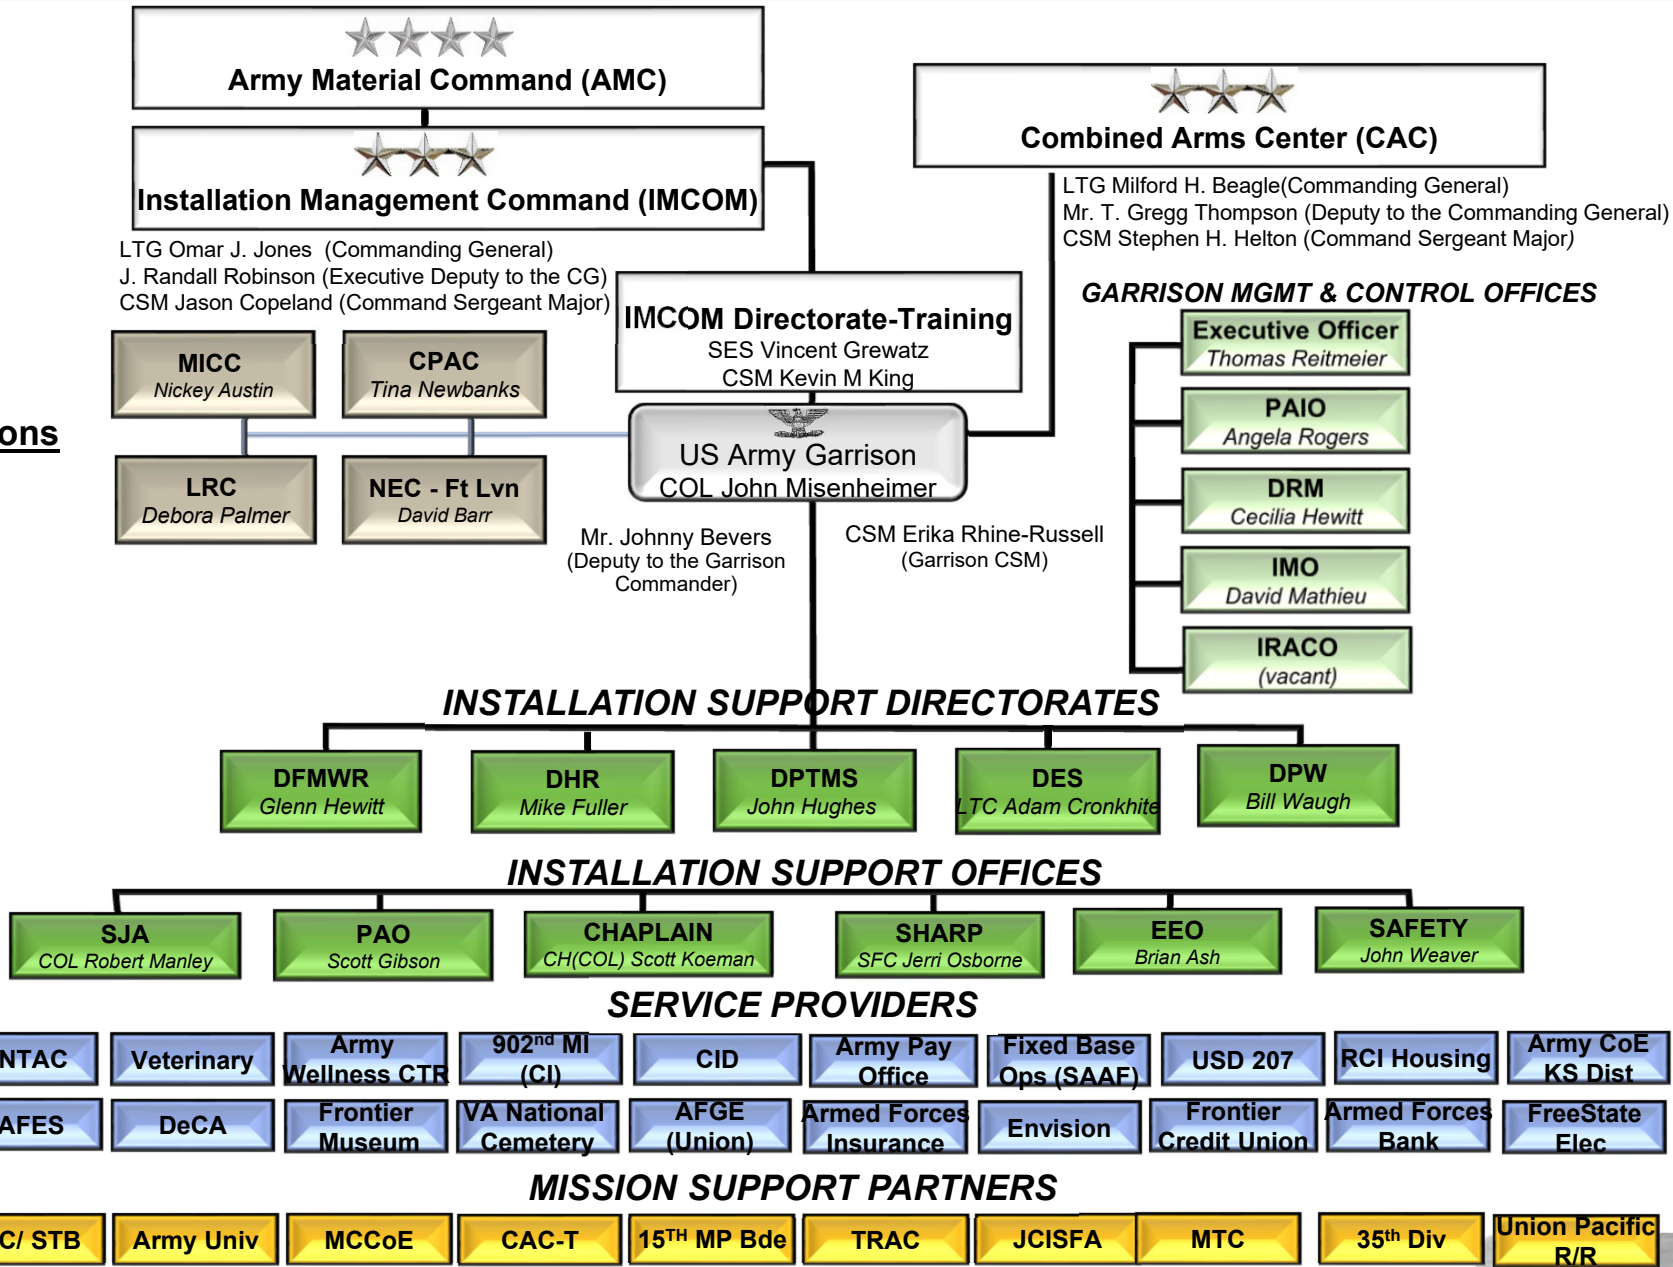

Garrison Structure

Authorizations

Military

Off 6
Enl 6

Civilian

AF 366
NAF 453
TOT 831

* IAW AR 600-20 the Garrison Commander integrates all installation services on the installation from all service providers
 * Garrison Commander serves as 06 UCMJ authority for students and permanent party; plus delegated Special Court Martial Authority from CG, CAC (GCMA).