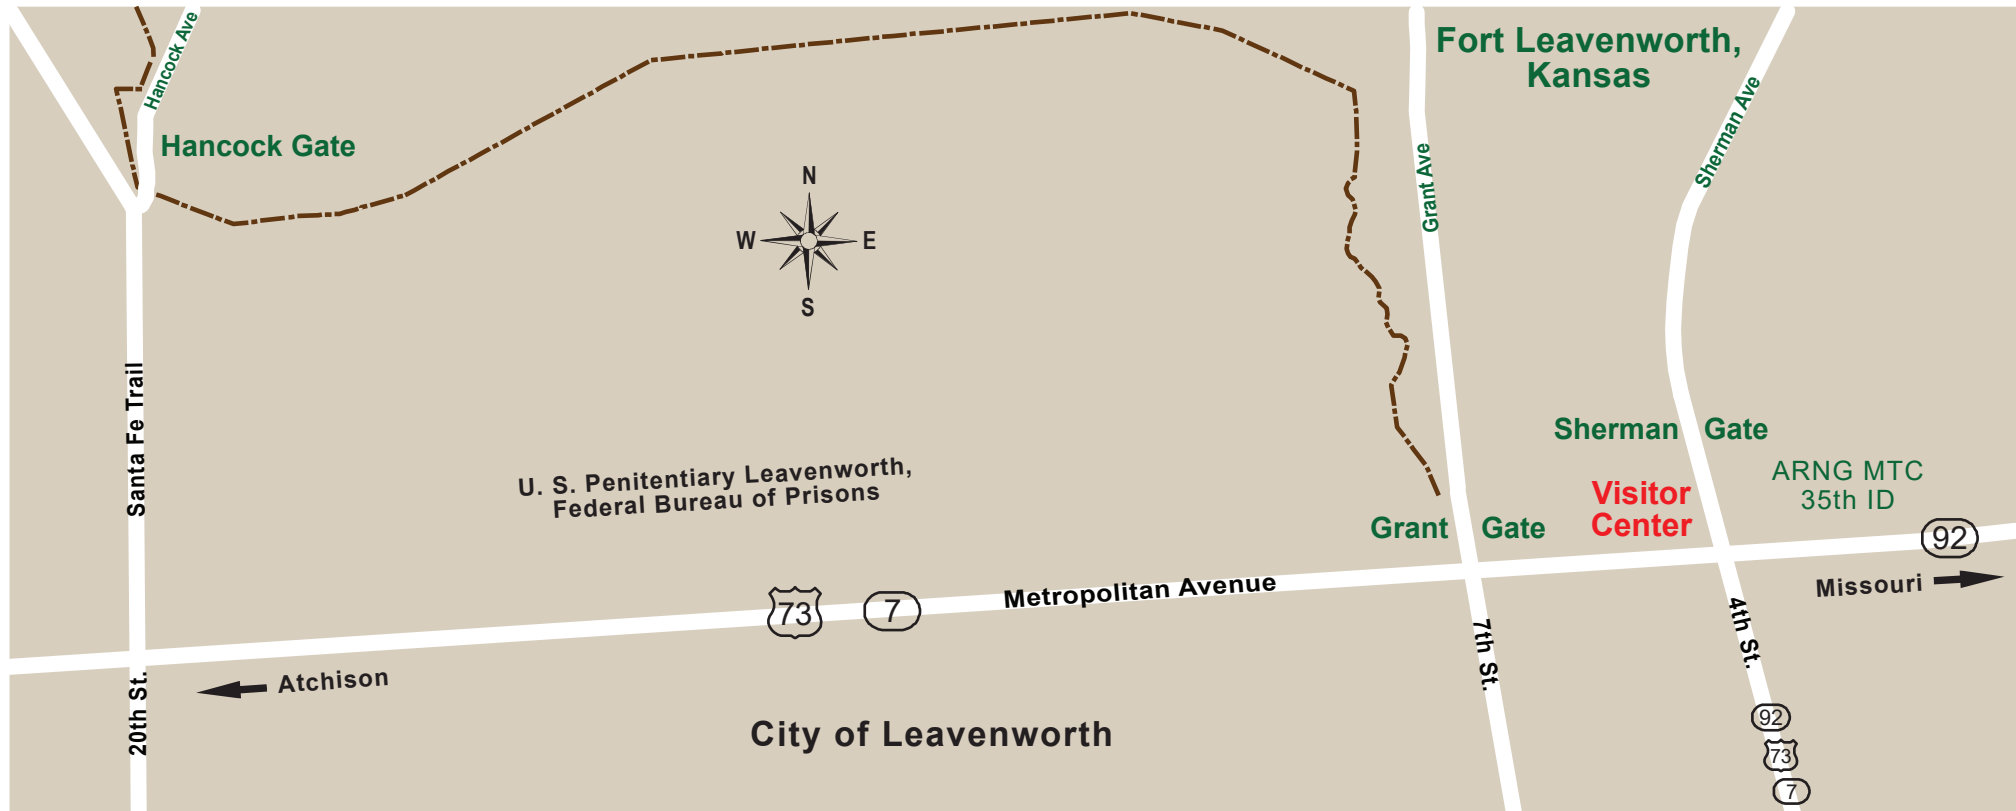

Gates / Visitor Center Locations and Operating Hours

Hancock Gate:
Closed

Grant Gate open 24 / 7
Visitor Center Hours:
Mon - Fri 7:00 a.m. - 4:00 p.m.
Closed Saturdays, Sundays and federal holidays

Sherman Gate:
Inbound open 6:30-8:30 a.m. weekdays
Outbound open 3:30-5:30 p.m. Mon-Thur
2:30-5:30 p.m. Fridays