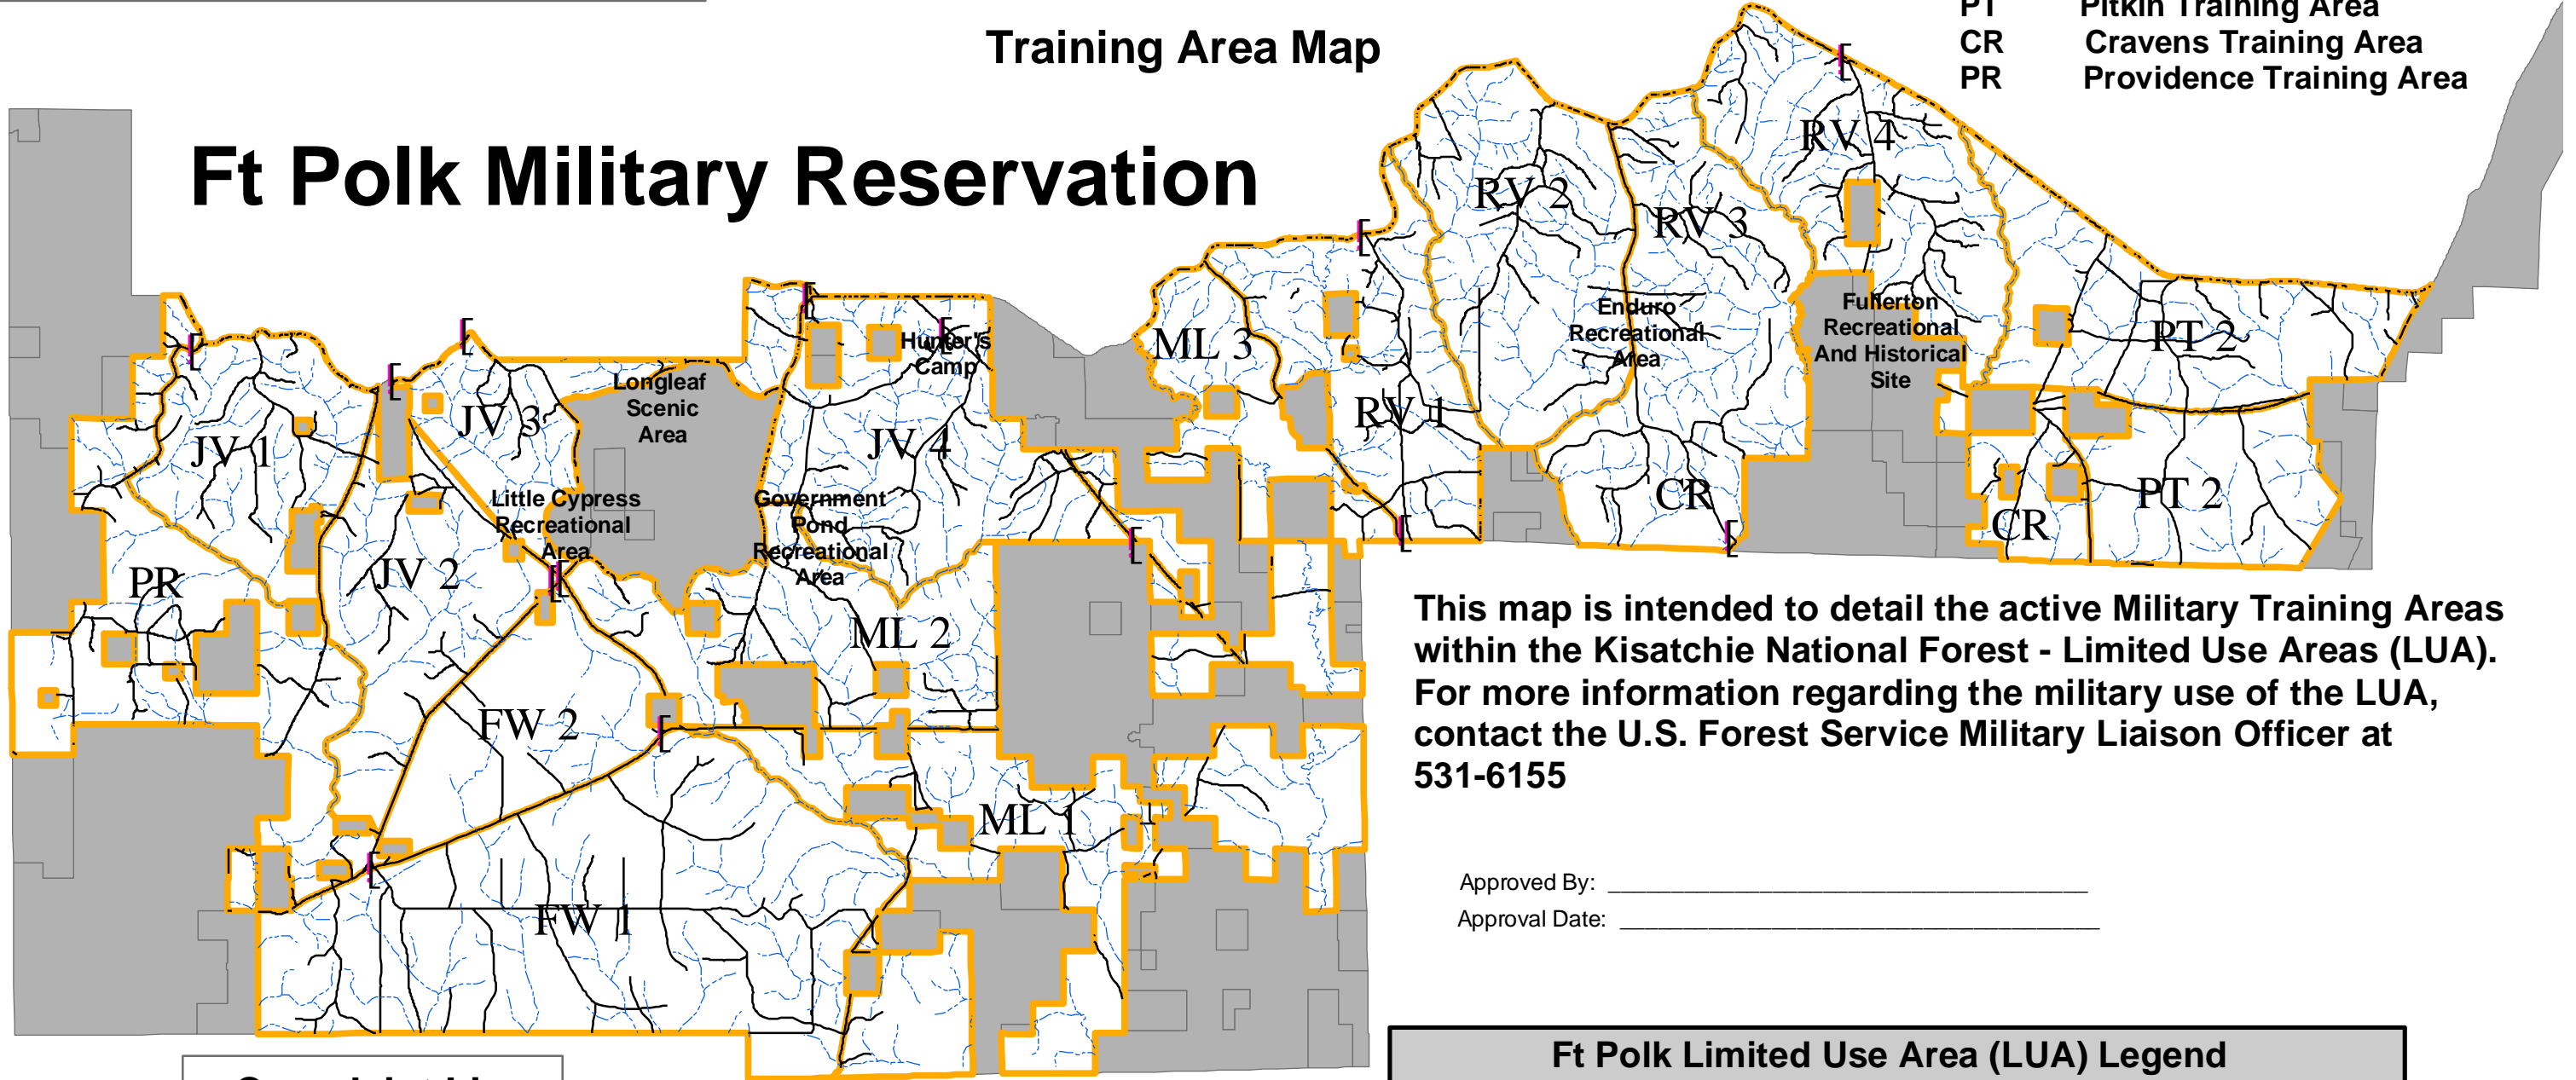

Military Training In LUA For:

Day Through Day
Date Date

Ft Polk Limited Use Area (LUA) Kisatchie National Forest - Vernon Unit

- JV Johnsonville Training Area
- FW Flatwoods Training Area
- ML Marlow Training Area
- RV Rustville Training Area
- PT Pitkin Training Area
- CR Cravens Training Area
- PR Providence Training Area

Training Area Map

Ft Polk Military Reservation

This map is intended to detail the active Military Training Areas within the Kisatchie National Forest - Limited Use Areas (LUA). For more information regarding the military use of the LUA, contact the U.S. Forest Service Military Liaison Officer at 531-6155

Approved By: _____
Approval Date: _____

**Complaint Line:
337-531-1431**

In case of emergency, contact the on call Public Affairs Officer of the Day at 531-1726 or Range Control at 531-5445

Ft Polk Limited Use Area (LUA) Legend

	No Military Training Scheduled		Streams
	Scheduled For Military Training		Roads
	Off Limits to Military Training		Information kiosks