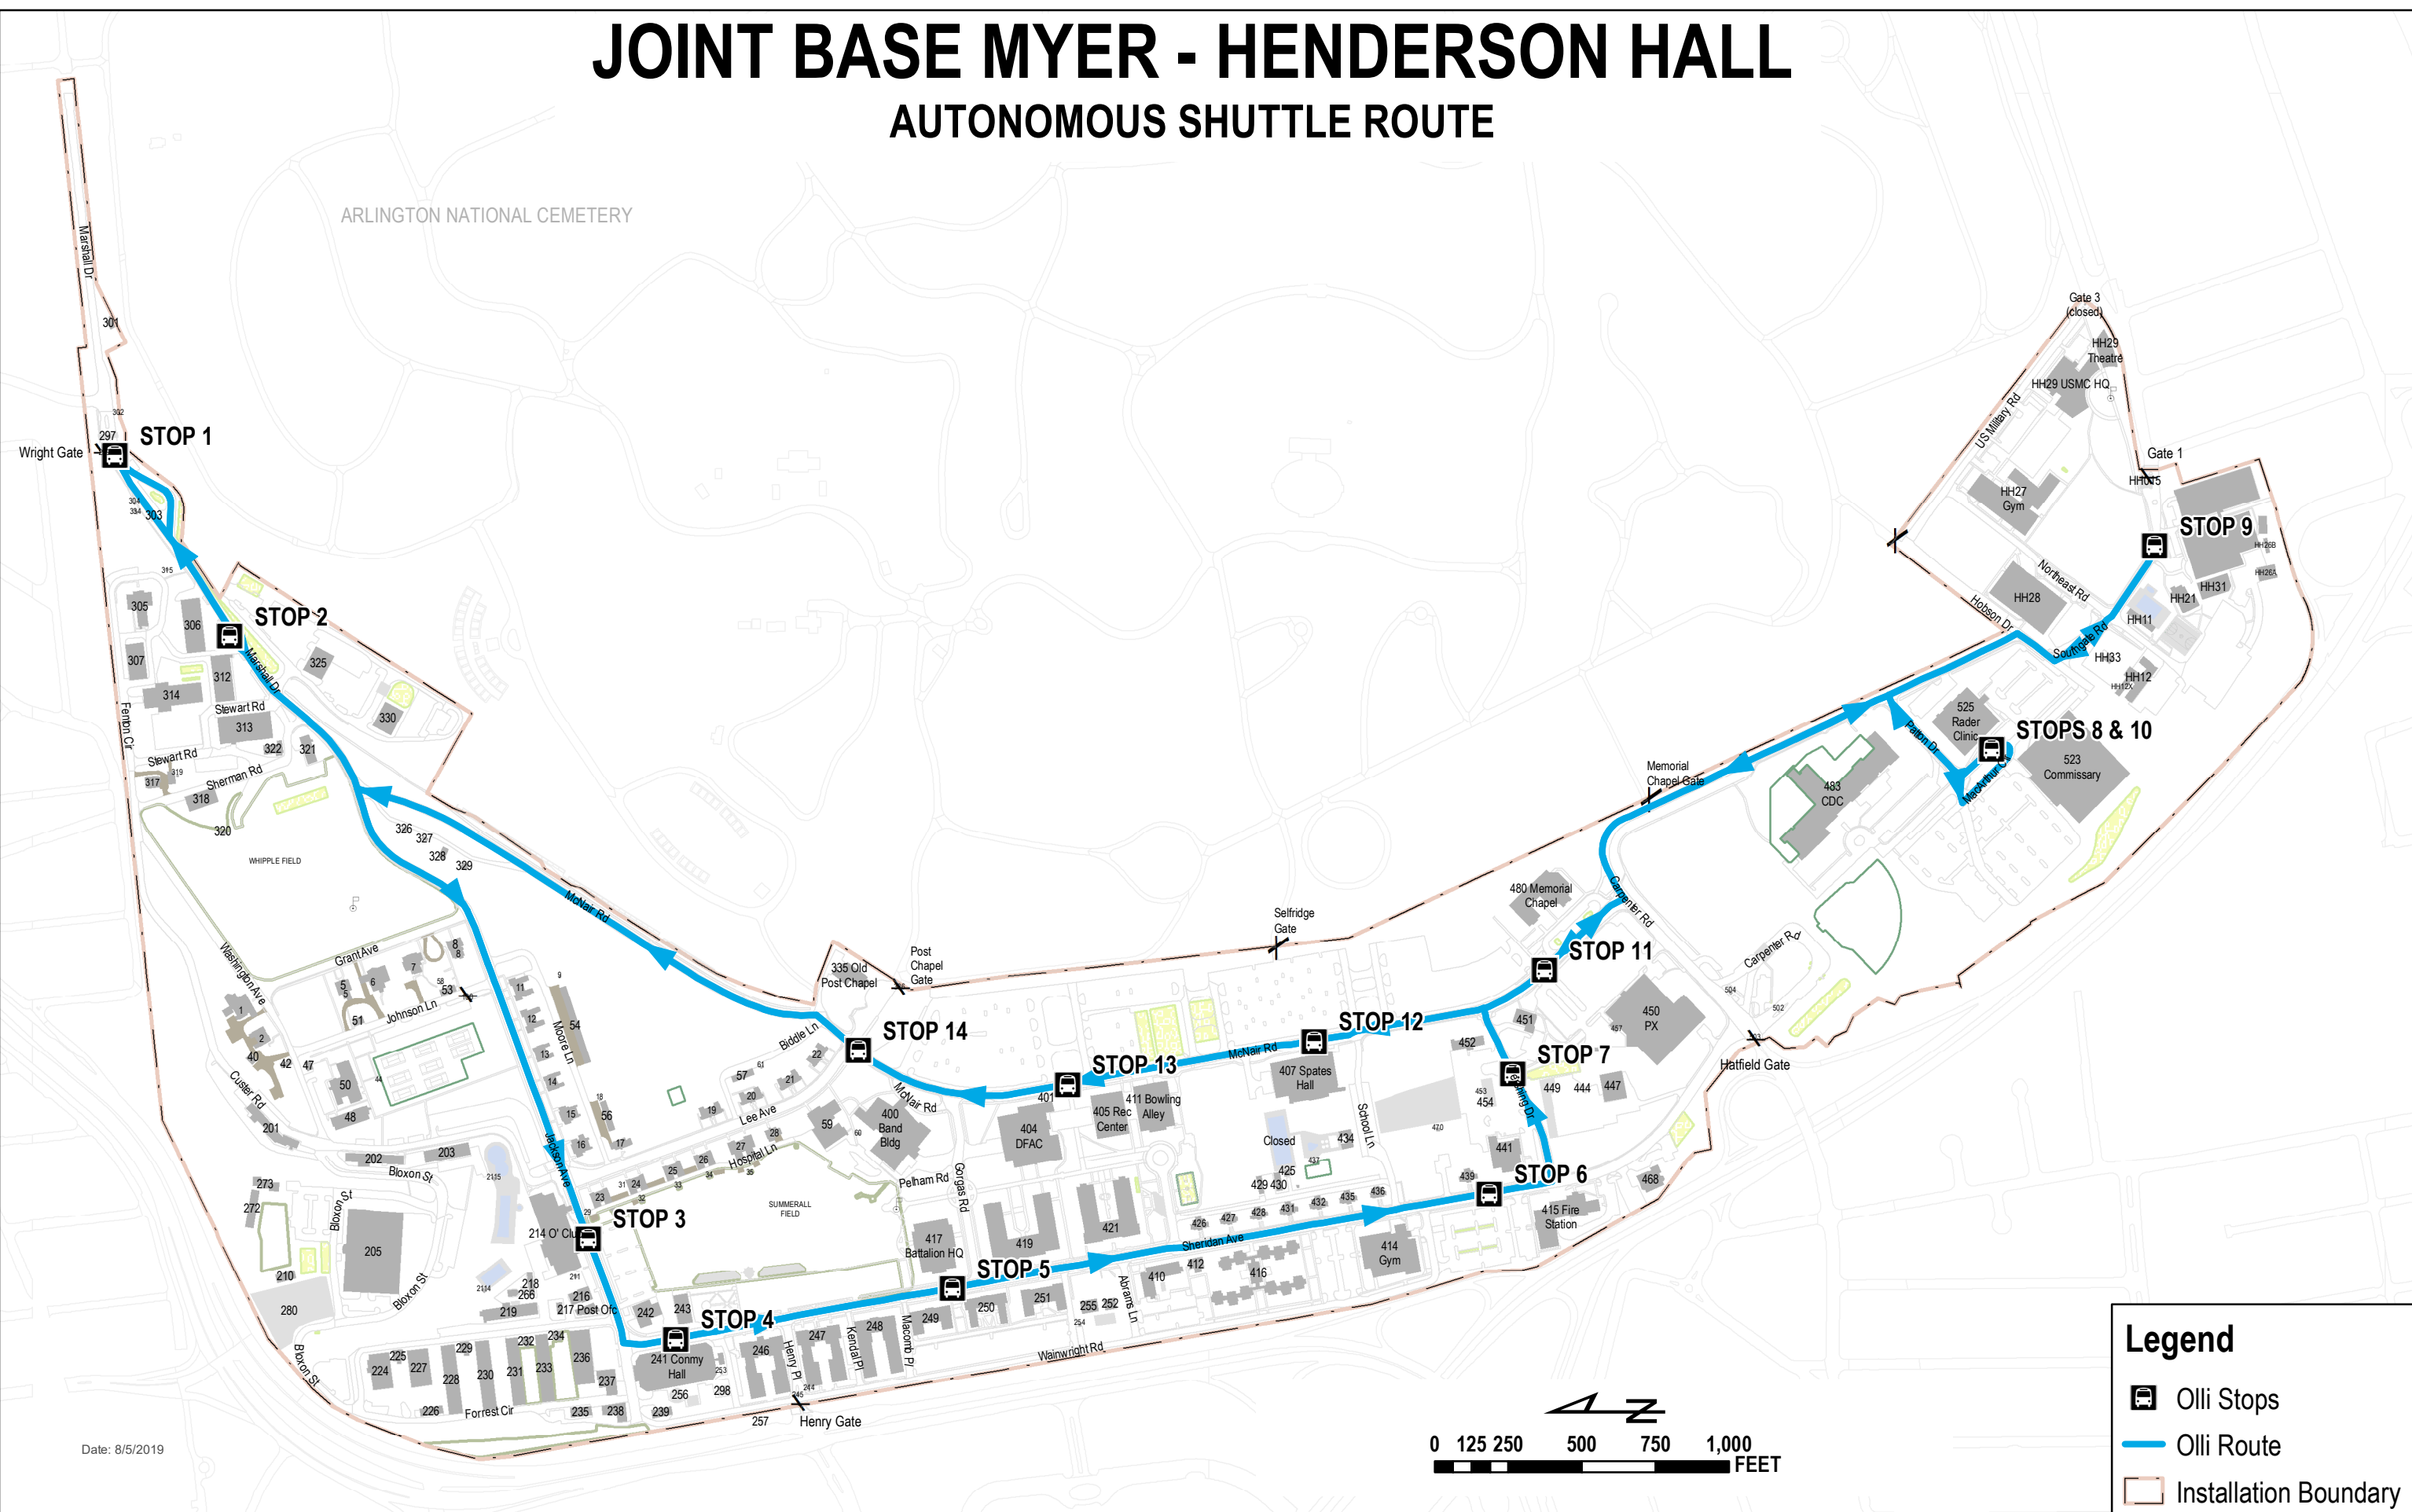

JOINT BASE MYER - HENDERSON HALL

AUTONOMOUS SHUTTLE ROUTE

ARLINGTON NATIONAL CEMETERY

Date: 8/5/2019

Legend

-  Olli Stops
-  Olli Route
-  Installation Boundary