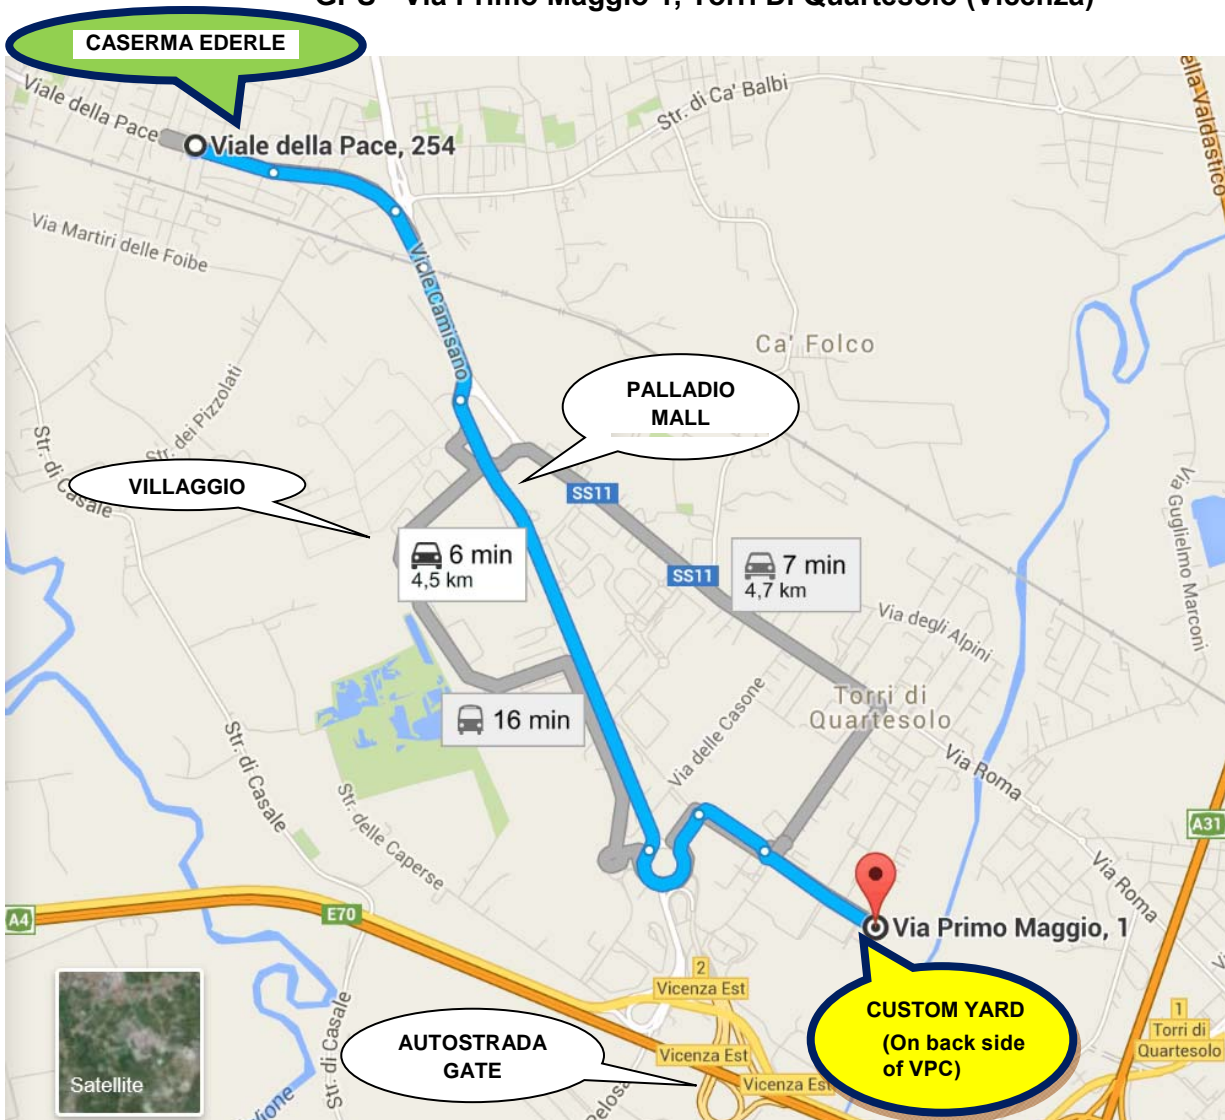

TORRI RANGE- Around the back side the Vehicle Processing Center (VPC)
GPS - Via Primo Maggio 1, Torri Di Quartesolo (Vicenza)

**FOR ANY ISSUE CALL the ISO @
DSN 637- 8902
COMM +39 (0444) 618902**

BRC: Class begins at Hall of Heros, Bldg 205 on Ederle (next to TMP office), then to Torri. 0900-1700 for 2 days.

GPS to Ederle - Via Aldo Moro, Vicenza, VI

ERC: Entire class held at Torri Customs Lot. 0900-1700.