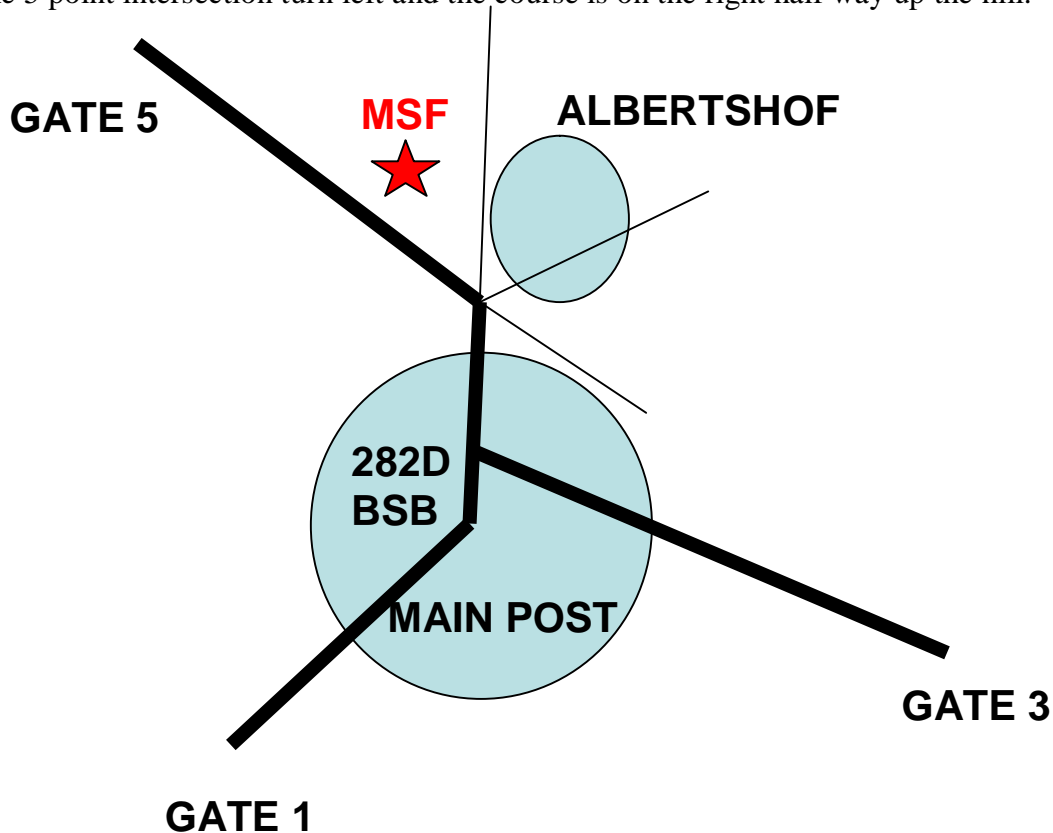

# Hohenfels Motorcycle Safety Training

## How to get there:

**From A3**, exit Parsberg. Head away from the ESSO and proceed to **Gate 5**. Continue down Gate 5 road once the hill is crested look for the course on the left hand side.

**From Gate 1** proceed down General Patton, out to Albertshof. At the 5 point intersection turn left and the course is on the right, half way up the hill.

**From Graf/Vilseck enter Gate 3** proceed to main post. Turn right at the "T" intersection in front of the PX. proceed down General Patton, out to Albertshof. At the 5 point intersection turn left and the course is on the right half way up the hill.

# Hohenfels Motorcycle Safety Training

How to get there: