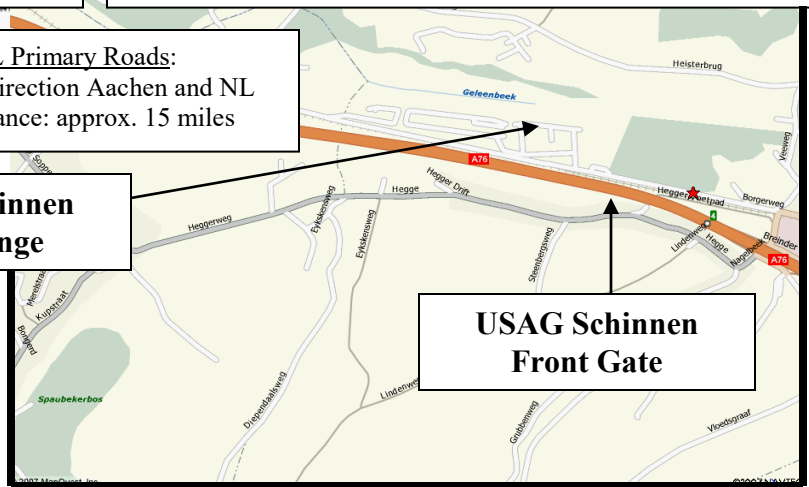

# MSF Motorcycle Training at USAG Schinnen

Directions from major tenant unit locations:

Rotterdam, NL to Schinnen NL Primary Roads:  
 A16 direction Breda; Breda to A65 Tilburg; Tilburg to A58 direction Eindhoven; A2 direction Maastricht; A76 direction Heerlen. Exit 4 for Schinnen. Distance: approx. 125 miles

Rheindahlen, GE to Schinnen NL Primary Roads:  
 Rheindahlen to A61 direction Aachen; A61 to A44 direction Aachen; A44 to A4 direction Aachen and NL Border, A4 (A76) to Schinnen (exit 4), Distance: approx. 50 miles

Geilenkirchen, GE to Schinnen NL Primary Roads:  
 B56 to A44 directions Aachen; A44 to A4 direction Aachen and NL Border; A4 (A76) to Schinnen (exit 4). Distance: approx. 15 miles

**USAG Schinnen  
MSF Range**

**USAG Schinnen  
Front Gate**