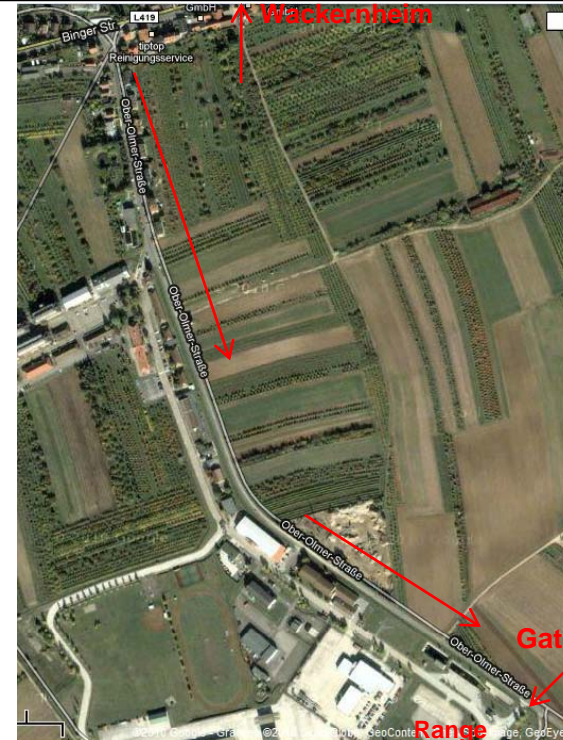

# MSF Range USAG WIESBADEN

## Directions from Wiesbaden to McCully Barracks, Wackernheim (20 KM / 12.5 Miles)

Take **A66** towards **Ruedesheim/Bingen**.

At the junction **Schiersteiner Kreuz** change onto **A643** towards **Mainz/Bingen**.

Take **EXIT Kaiserslautern/Darmstadt/Mainz-Finthen** and go on **A60**.

Take **EXIT (19) Mainz-Finthen/Mainz-Drais** and follow the road towards **Mainz-Finthen**.

Stay on road **L419** go through Mainz-Finthen until you come to **Wackernheim**.

In **Wackernheim** turn **left** into **Ober-Olmer-Strasse** (**Sign posted McCully Barracks**).

**McCully Barracks** is on your **right**. The gate is at the end of McCully Barracks.

The **MSF Range** is **across from the gate** and the **classroom** is in building **6291**.