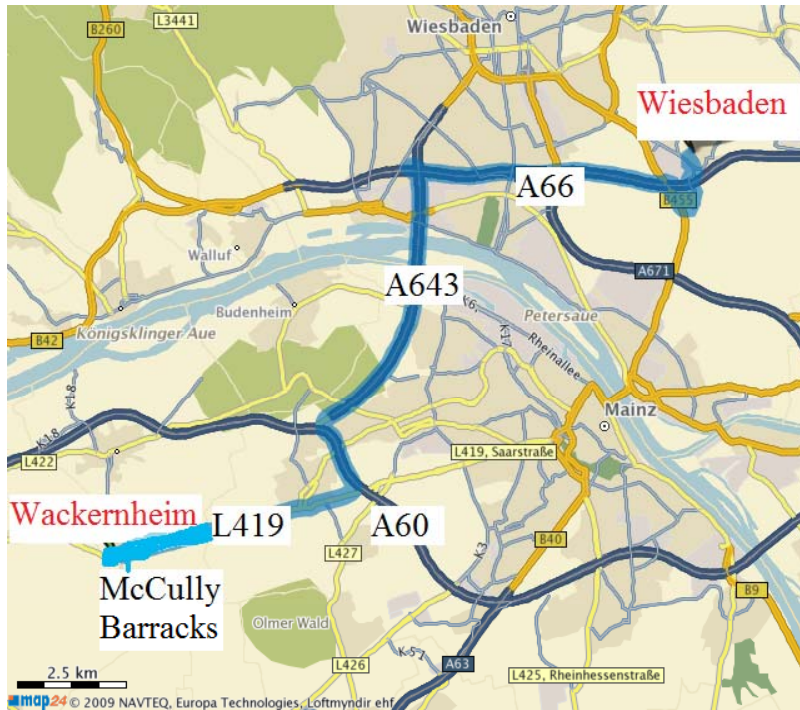

# MSF Range USAG WIESBADEN

## Directions from Wiesbaden to McCully Barracks, Wackernheim (20 KM / 12.5 Miles)

Take **A66** towards **Ruedesheim/Bingen**.

At the junction **Schiersteiner Kreuz** change onto **A643** towards **Mainz/Bingen**.

Take **EXIT Kaiserslautern/Darmstadt/Mainz-Finthen** and go on **A60**.

Take **EXIT (19) Mainz-Finthen/Mainz-Drais** and follow the road towards **Mainz-Finthen**.

Stay on road **L419** go through Mainz-Finthen until you come to **Wackernheim**.

German Address: 55263 Wackernheim, Ober Olmer Strasse.