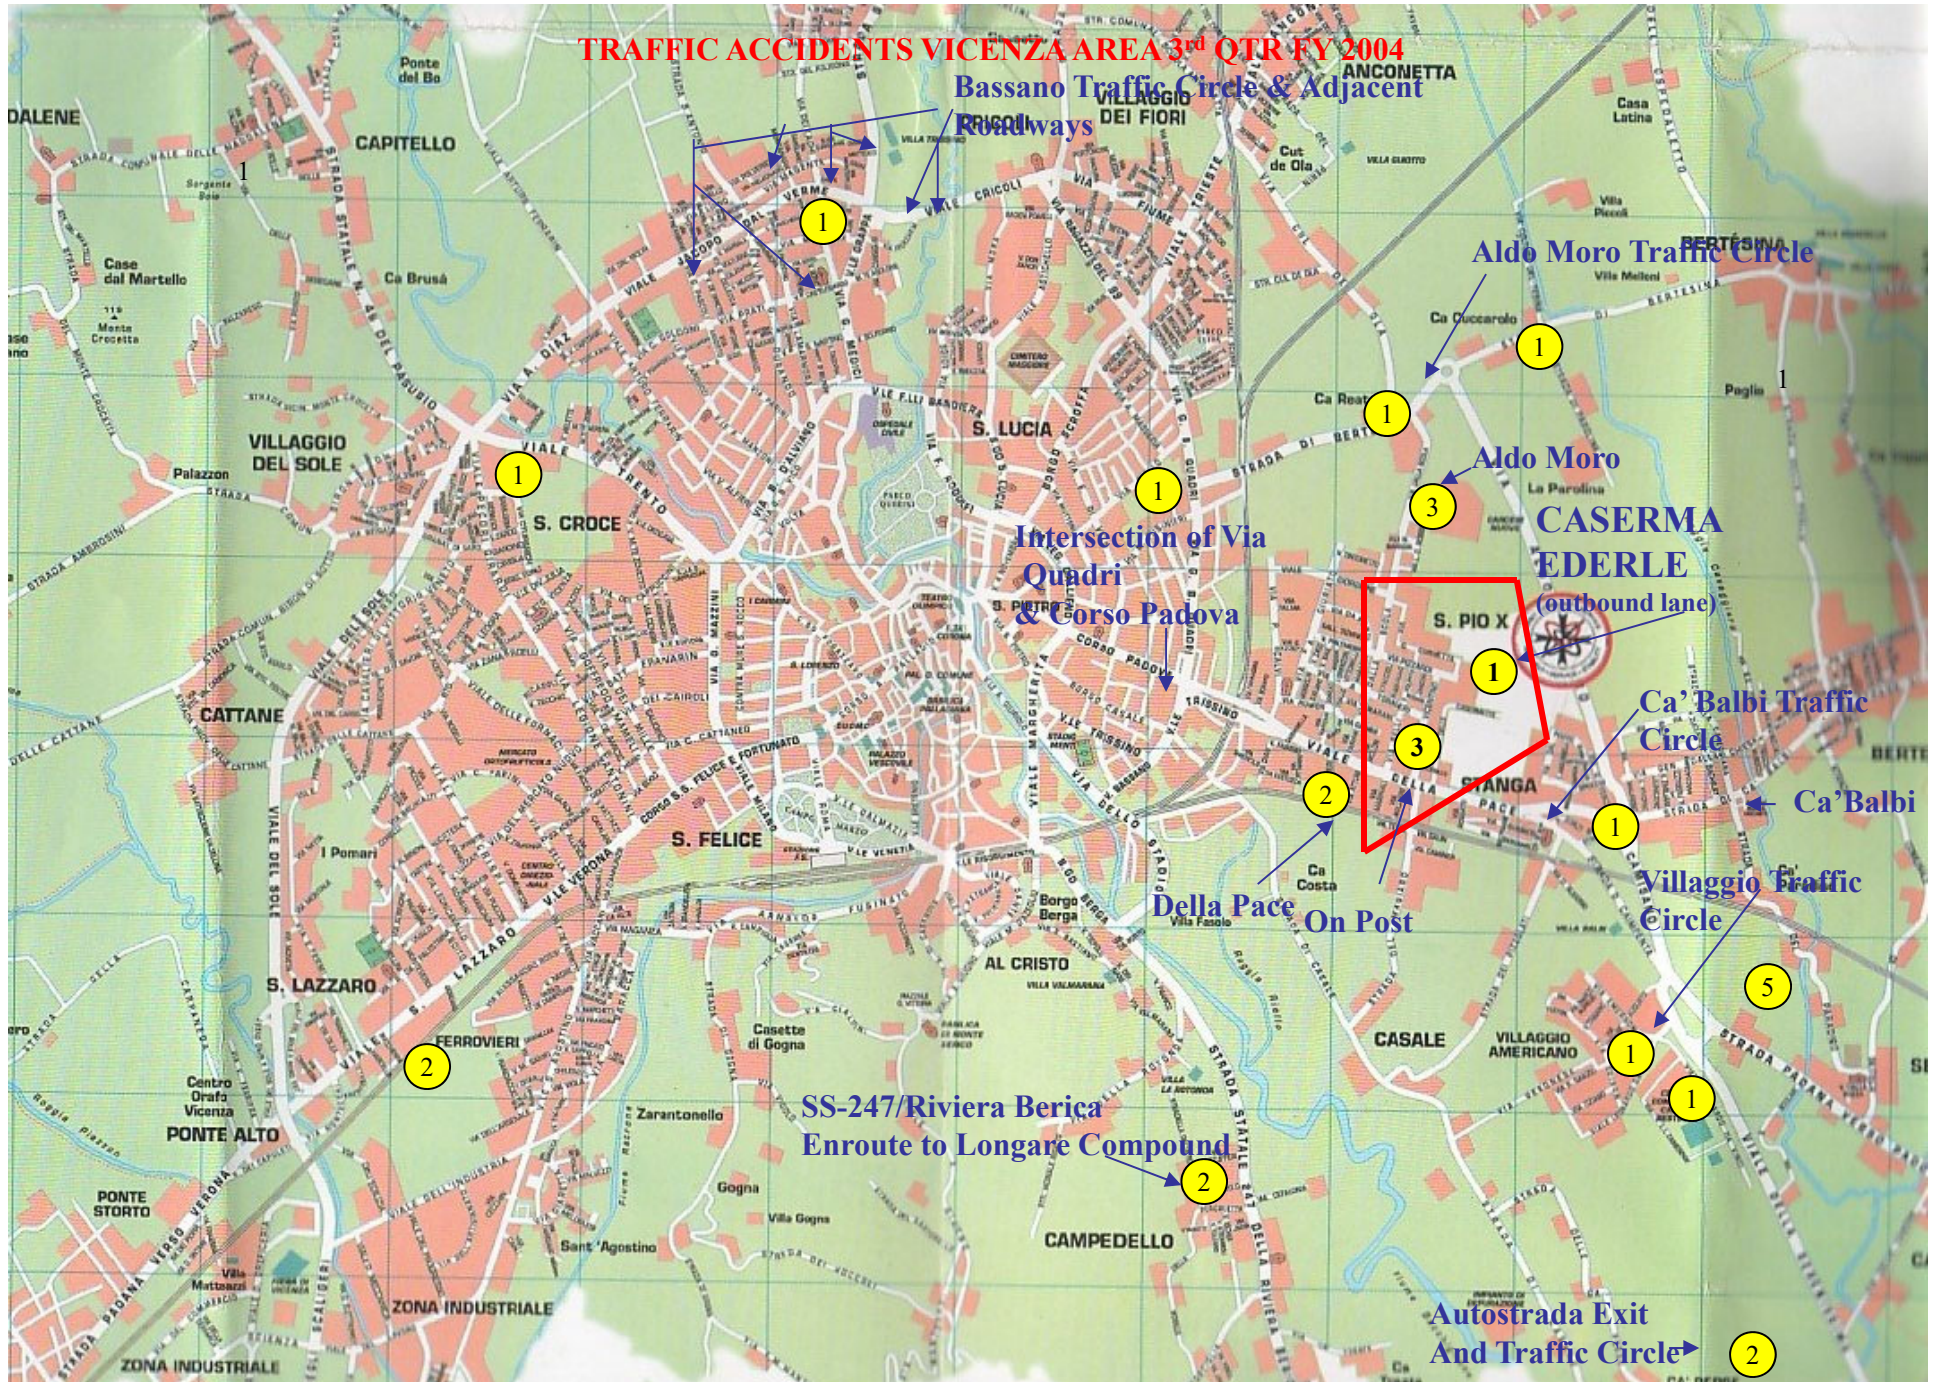

TRAFFIC ACCIDENTS VICENZA AREA 3rd QTR FY 2004

Bassano Traffic Circle & Adjacent Roadways

KEY: ① Areas which contain low volume Traffic Accidents ④ Areas which contain high volume Traffic Accidents