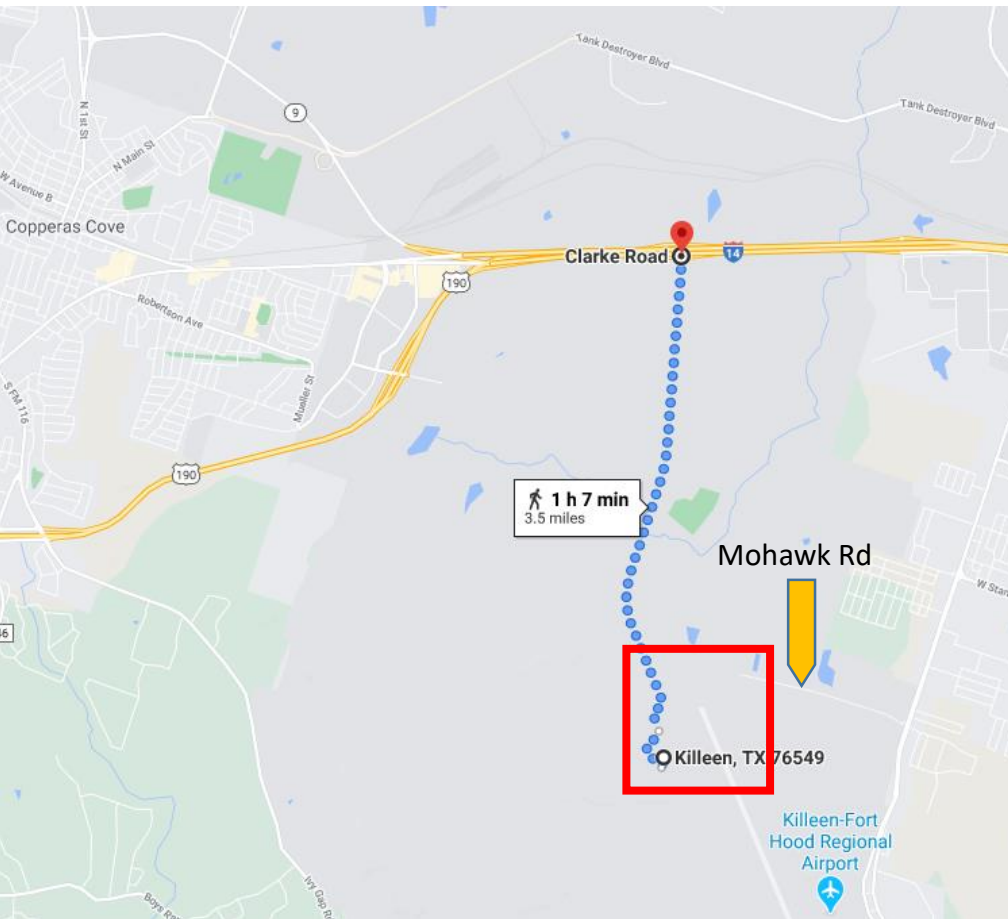

3d Combat Weather Squadron Headquarters Bldg #90041

**3d Combat
Weather
Squadron HQ**

Airfield gate

From I-14/US Hwy 190

- Take the Clarke Road exit
- Head south for 3.5 miles
- Turn left into parking lot
- If you pass the airfield gate, you went too far