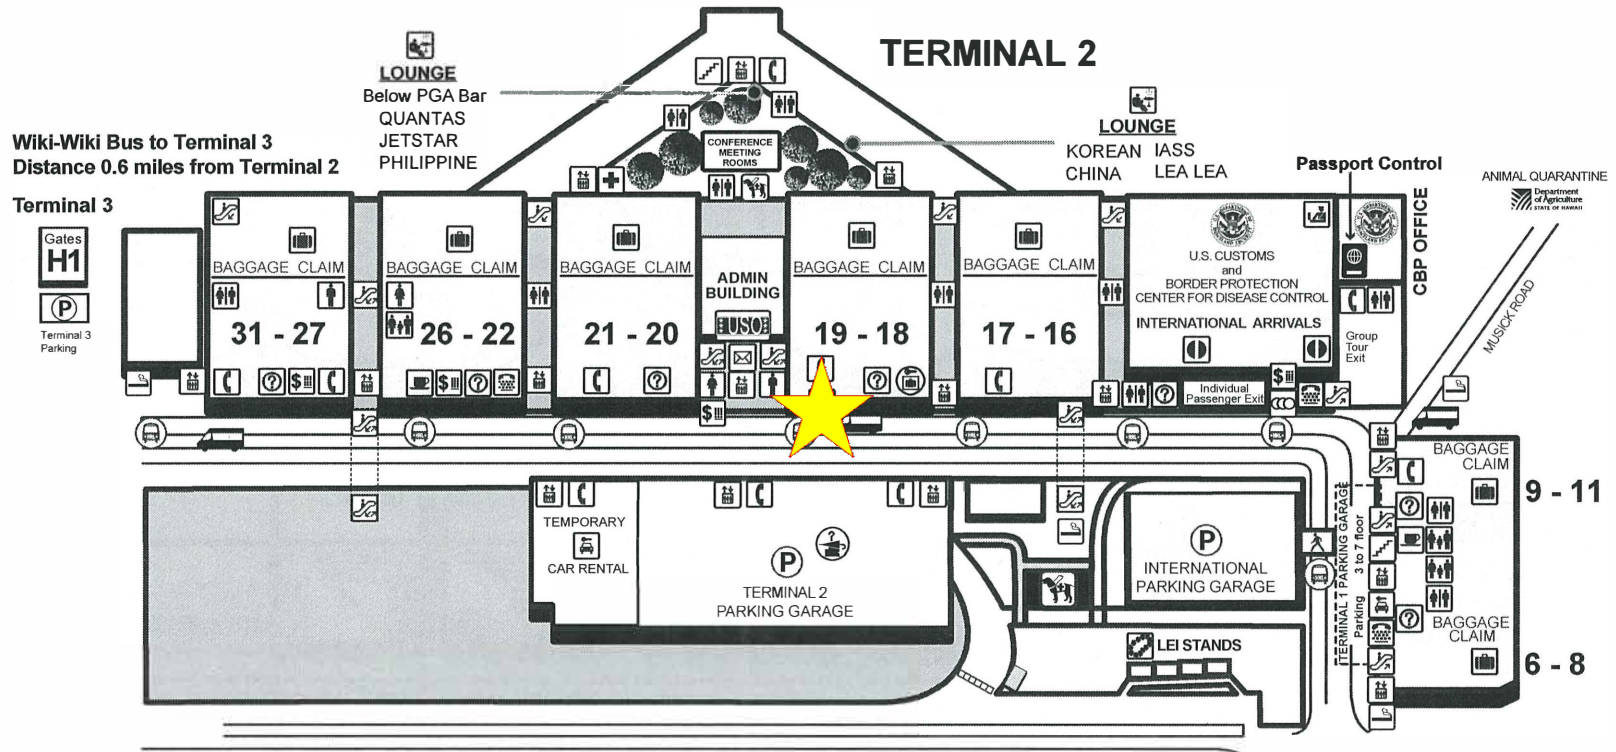

1	FIRST LEVEL
BAGGAGE CLAIM	
TERMINAL 1	
6 - 8	Hawaiian Airlines / HA
9 - 11	Hawaiian Airlines / HA MOHANA (Hawaiian Airlines)
TERMINAL 2	
16 - 17	
18 - 19	Alaska Airlines / AS Omni Intl. / OY Air Canada / AC
20 - 21	American Airlines / AA Westjet / WS
22 - 26	Delta Airlines / DL
27 - 31	United Airlines / UA
TERMINAL 3	
	Mokulele / MW
CAR RENTAL	
	Avis Budget Advantage Hertz National

Wiki-Wiki Bus to Terminal 3
Distance 0.6 miles from Terminal 2

Terminal 3
Gates H1
Terminal 3 Parking

LOUNGE
Below PGA Bar
QUANTAS
JETSTAR
PHILIPPINE

LOUNGE
KOREAN IASS
CHINA
LEA LEA

Passport Control

ANIMAL QUARANTINE
Department of Agriculture
STATE OF HAWAII

MUSIC ROAD

U.S. CUSTOMS and BORDER PROTECTION
CENTER FOR DISEASE CONTROL
INTERNATIONAL ARRIVALS
Group Tour Exit
Individual Passenger Exit

CBP OFFICE

BAGGAGE CLAIM
31 - 27
26 - 22
21 - 20
19 - 18
17 - 16

ADMIN BUILDING
USDO

TEMPORARY CAR RENTAL

TERMINAL 2 PARKING GARAGE

INTERNATIONAL PARKING GARAGE

LEI STANDS

TERMINAL 1 PARKING GARAGE
3 to 1 floor
PARKING

BAGGAGE CLAIM
9 - 11
6 - 8

LEGENDS

AGRICULTURE INSPECTION	ATM MACHINE	SMOKING AREA
SECURITY CHECKPOINT	COIN EXCHANGE	LOST AND FOUND
STAIRS	HNL SHUTTLE STOP	PARKING
ESCALATOR	CAR RENTAL	MEDICAL
ELEVATOR	ON DEMAND SHUTTLE	SNACK BAR
EXIT	LEI STANDS	RESTAURANTS
MEN RESTROOM	RESTROOM	COCKTAIL
WOMEN RESTROOM	FAMILY RESTROOM	COFFEE
RESTROOM	MAIL	DFS
FAMILY RESTROOM	INFORMATION	GIFTS/SHOPS
MAIL	PHONE	NEWSSTAND
INFORMATION	TTY PHONE	BAGGAGE STORAGE (BAG E)
PHONE	CBP PASSPORT CONTROL	SERVICE and TRANSFER ANIMAL RELIEF AREA
TTY PHONE		
CBP PASSPORT CONTROL		