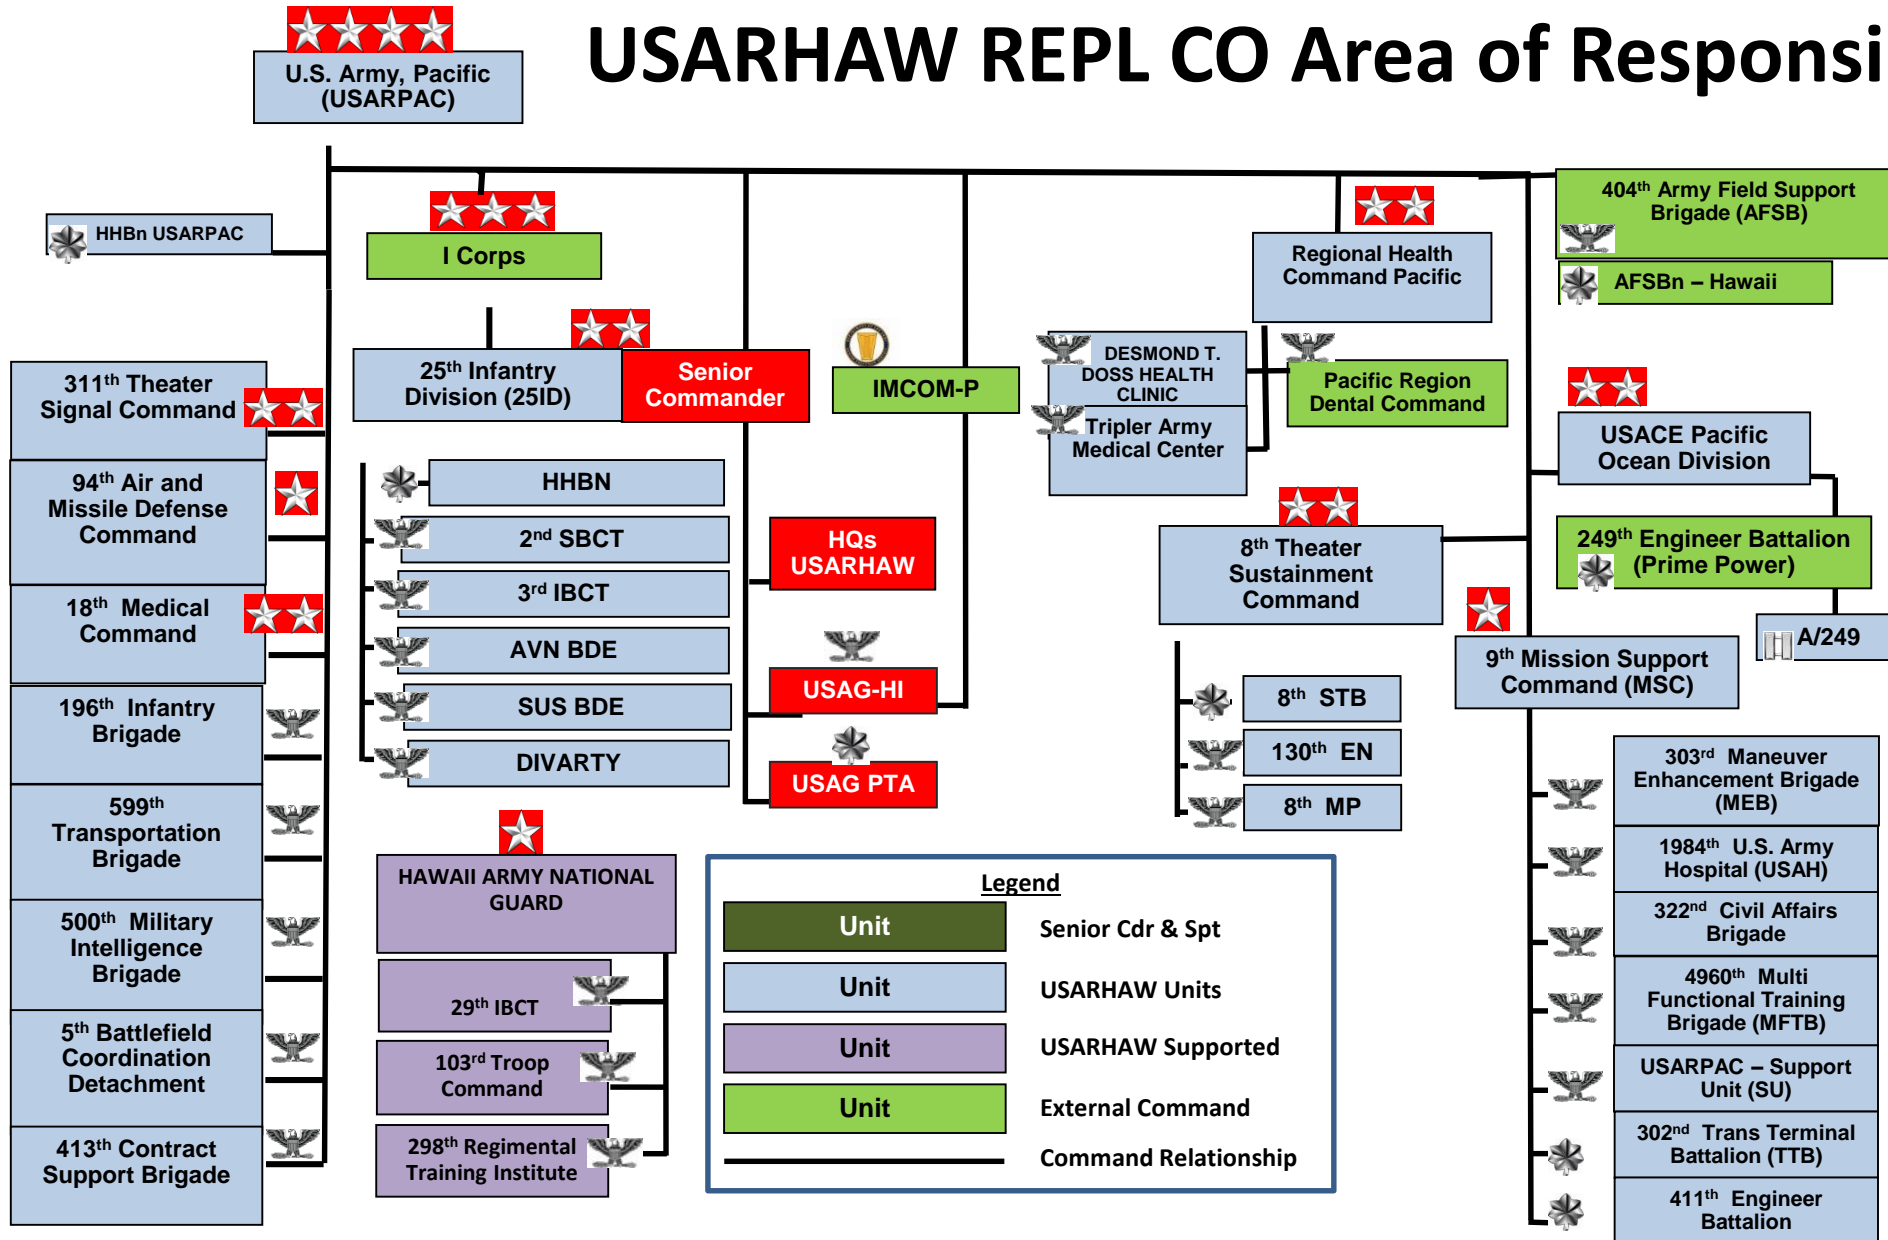

USARHAW REPL CO Area of Responsibility

Legend	
	Unit Senior Cdr & Spt
	Unit USARHAW Units
	Unit USARHAW Supported
	Unit External Command
	Command Relationship

9x GO HQs and 6x Separate COL Commands