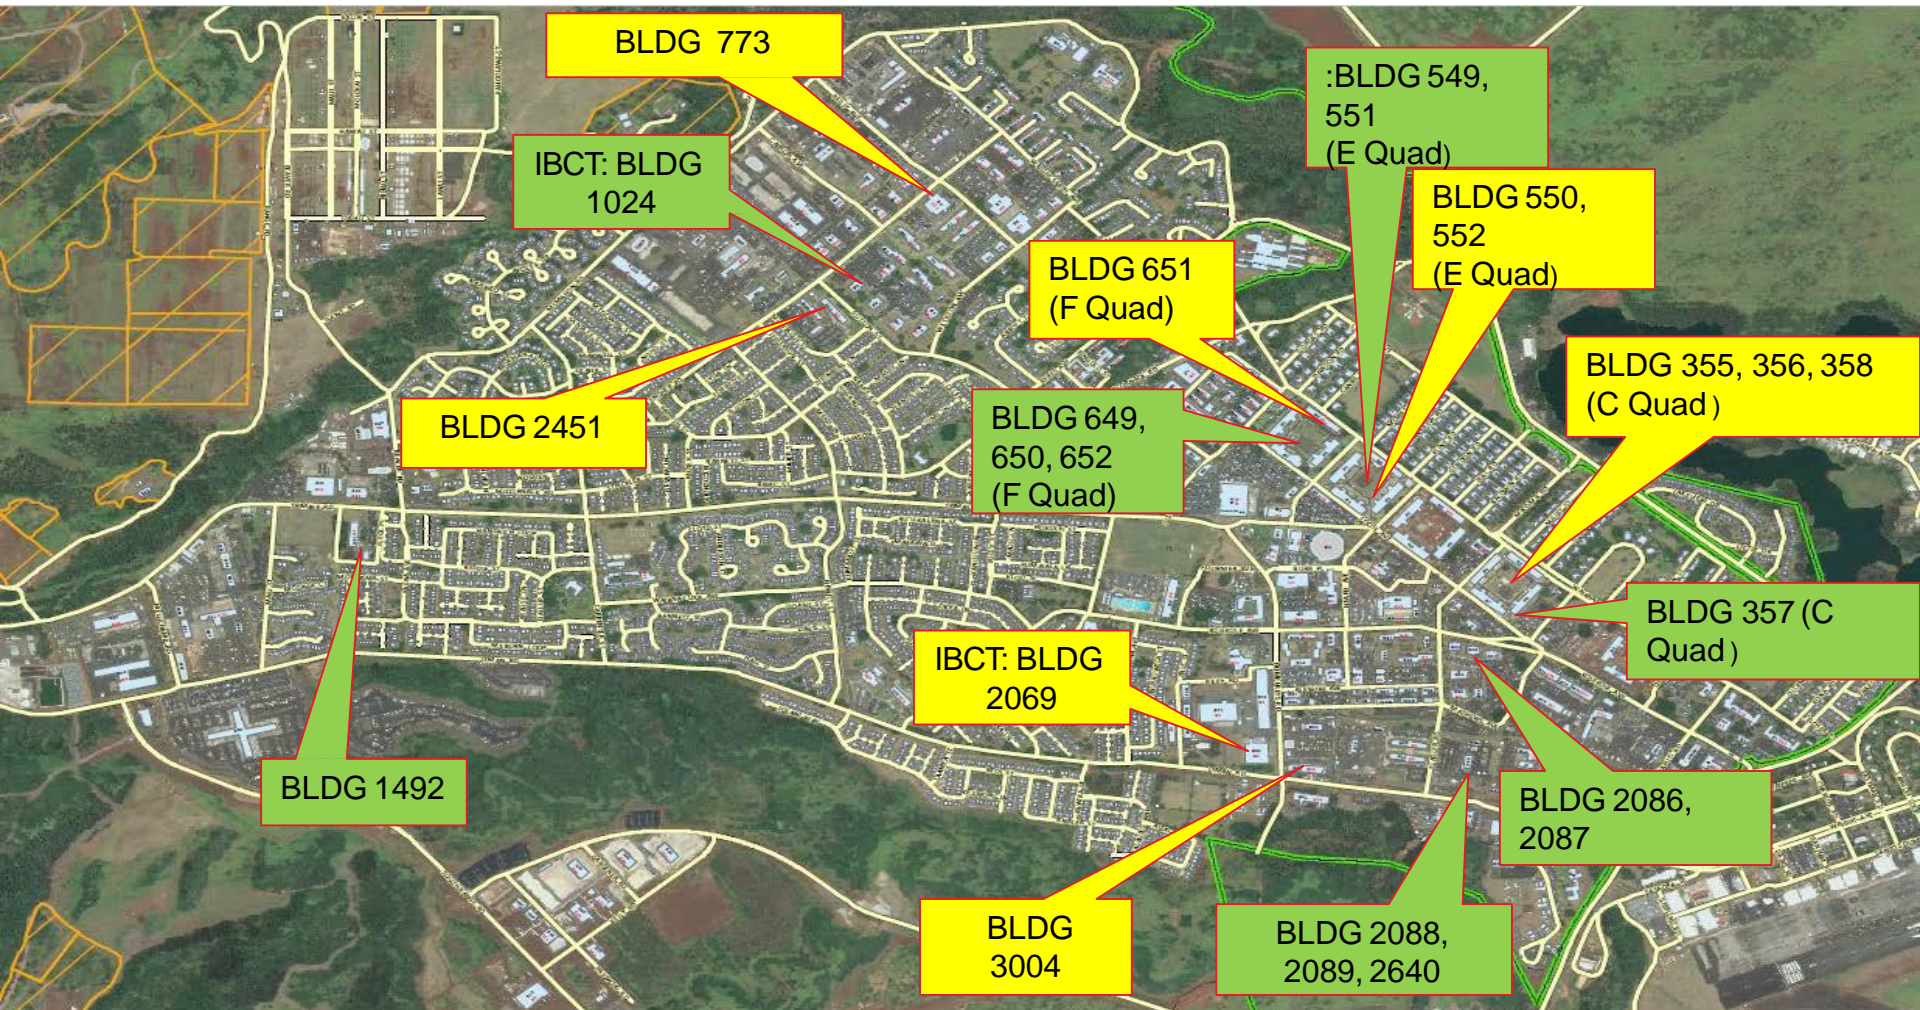

SCHOFIELD BARRACKS SAFE HAVENS

U.S. ARMY

MSC	ADDRESS	PRIORITY
25ID	BLDG 355 , Waianae Ave and Meigs Ave (C Quad)	Secondary
25ID	BLDG 356 , Waianae Ave and Meigs Ave (C Quad)	Secondary
25ID	BLDG 357 , Waianae Ave and Meigs Ave (C Quad)	Primary
25ID	BLDG 358, Waianae Ave and Meigs Ave (C Quad)	Secondary
25ID	BLDG 549, Waianae Ave and Heard St (E Quad)	Primary
25ID	BLDG 550, Waianae Ave and Heard St (E Quad)	Secondary
25ID	BLDG 551, Waianae Ave and Heard St (E Quad)	Primary
25ID	BLDG 552, Waianae Ave and Heard St (E Quad)	Secondary
25ID	BLDG 649, Waianae Ave and Lewis St (F Quad)	Primary
25ID	BLDG 650, Waianae Ave and Lewis St (F Quad)	Primary
25ID	BLDG 651, Waianae Ave and Lewis St (F Quad)	Secondary
25ID	BLDG 652, Waianae Ave and Lewis St (F Quad)	Primary
25ID	BLDG 773, Reilly Ave and Williston Ave	Secondary
25ID	BLDG 1024, Menoher Rd and Wilson St	Primary
25ID	BLDG 2069, Humphreys Rd and Lyman Rd	Secondary
25ID	BLDG 2086, Kolekole Ave and Flagler Rd	Primary
25ID	BLDG 2087, Kolekole Ave and Flagler Rd	Primary
25ID	BLDG 2088, Lyman Rd and Flagler Rd	Primary
25ID	BLDG 2089, Lyman Rd and Flagler Rd	Primary
25ID	BLDG 2640, Lyman Rd and Flagler Rd	Primary
25ID	BLDG 1492, Trimble Rd and Fleck Place	Primary
25ID	BLDG 3004, Lyman Rd and Humphreys Rd	Secondary
500 MI	BLDG 2451 Cadet Sheridan and Menoher Rd	Secondary

SCHOFIELD BARRACKS SAFE HAVENS

Legend:

Green – Primary Safe Havens to be open and filled first.

Yellow – Secondary Safe Havens

WHEELER ARMY AIRFIELD SAFE HAVENS

U.S. ARMY

MSC	ADDRESS	PRIORITY
25ID	BLDG 102, Wright Ave and Whiteman Rd	Primary
25ID	BLDG 841, Santos Dumont & Warhawk St	Secondary
25ID	BLDG 842, Wright Ave & Warhawk St	Secondary
25ID	BLDG 843, Santos Dumont & Warhawk St	Secondary
25ID	BLDG 900, Amelia Earhart St	Secondary
25ID	BLDG 901, Amelia Earhart St	Secondary