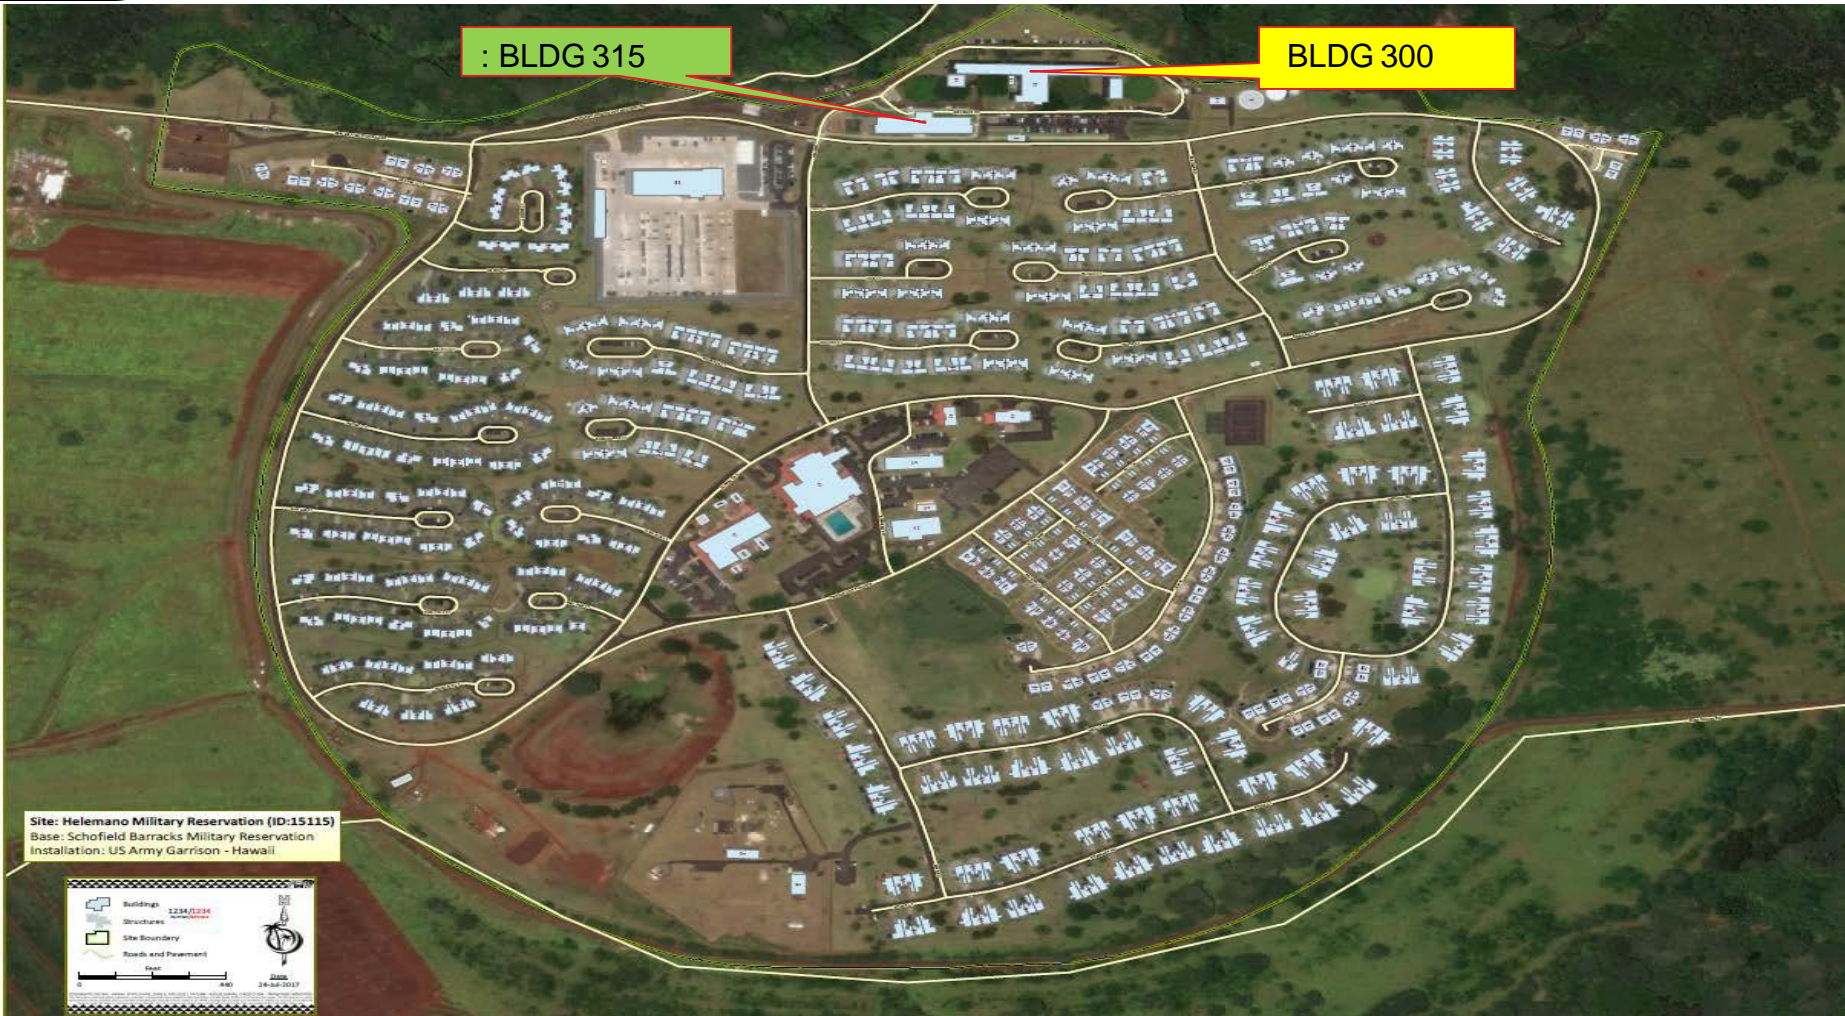

SCHOFIELD BARRACKS SAFE HAVENS

Legend:

Green – Primary Safe Havens to be open and filled first.

Yellow – Secondary Safe Havens

WHEELER ARMY AIRFIELD SAFE HAVENS

U.S. ARMY

MSC	ADDRESS	PRIORITY
25ID	BLDG 102, Wright Ave and Whiteman Rd	Primary
25ID	BLDG 841, Santos Dumont & Warhawk St	Secondary
25ID	BLDG 842, Wright Ave & Warhawk St	Secondary
25ID	BLDG 843, Santos Dumont & Warhawk St	Secondary
25ID	BLDG 900, Amelia Earhart St	Secondary
25ID	BLDG 901, Amelia Earhart St	Secondary

WHEELER ARMY AIRFIELD SAFE HAVENS

U.S. ARMY

Legend:

Green – Primary Safe Havens to be open and filled first.

Yellow – Secondary Safe Havens

HELEMANO MILITARY RESERVATION SAFE HAVENS

MSC	ADDRESS	PRIORITY
311SC	BLDG 300, Andrade Rd	Secondary
311SC	BLDG 315, Andrade Rd & Paalaa Uka Pupukea Rd	Primary

HELEMANO MILITARY RESERVATION SAFE HAVENS

: BLDG 315

BLDG 300

Legend:
Green – Primary Safe Havens to be open and filled first.
Yellow – Secondary Safe Havens

FORT SHAFTER SAFE HAVENS

MSC	ADDRESS	PRIORITY
8TSC	BLDG 500 Richardson Theater, Funston Rd & Wisser Rd	Primary
8TSC	BLDG 525, Wisser Rd	Secondary
311SC	BLDG 1292, Tunnel, Parks Rd before Parks Dr	Primary