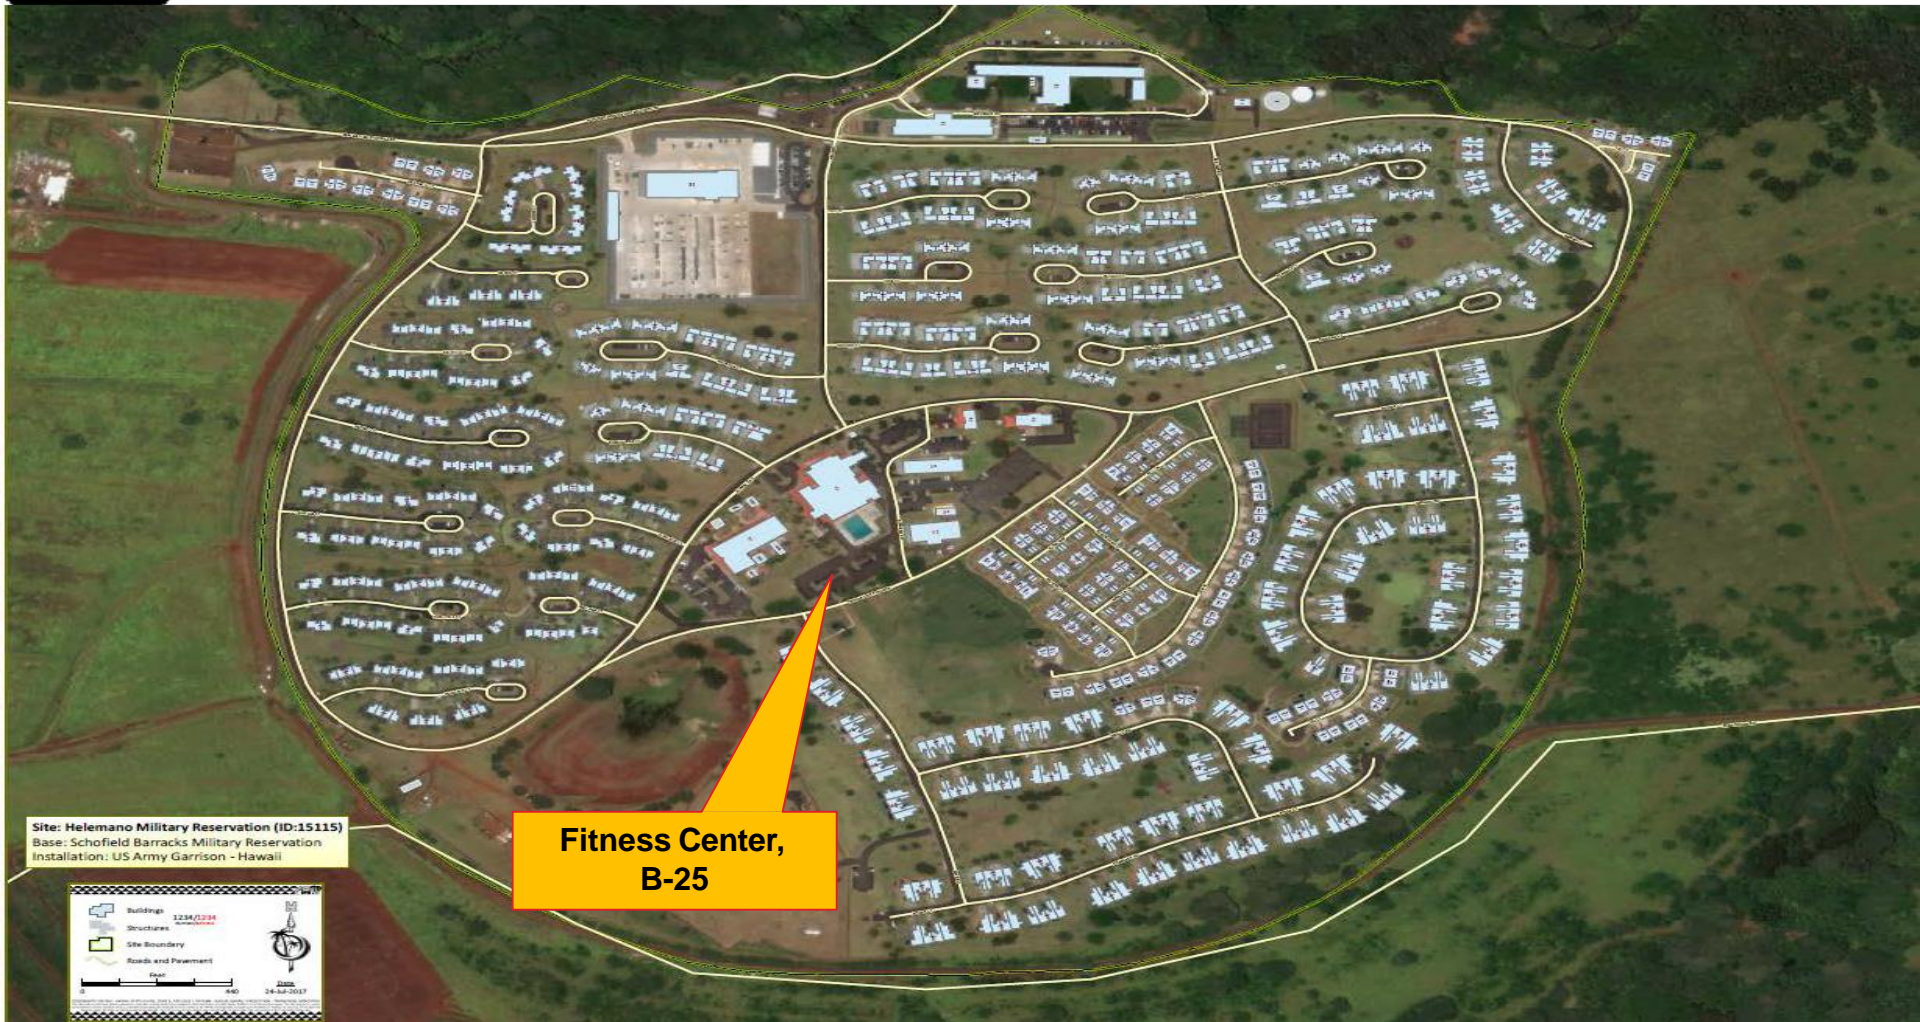

SCHOFIELD BARRACKS SHELTERS

U.S. ARMY

Area X

Martinez
Gym,
B-4888

Nehelani Club,
B- 2060

WHEELER ARMY AIRFIELD SHELTER

U.S. ARMY

Wheeler Gym,
B-113

HELEMANO MILITARY RESERVATION SHELTER

FORT SHAFTER SHELTERS

U.S. ARMY

Hale Ikona Club,
B-711

Fitness Center,
B-665

ALIAMANU MILITARY RESERVATION SHELTER

U.S. ARMY

TRIPLER SHELTER

U.S. ARMY

Fitness Center,
B-300

Site: Tripler Army Medical Center (ID:15875)
Base: Fort Shafter
Installation: US Army Garrison - Hawaii

Legend:

- Buildings 13346/234
- Structures 13346/234
- Site Boundary
- Roads and Pavement

Scale: 0 500 1000 Feet

15-Mar-2017