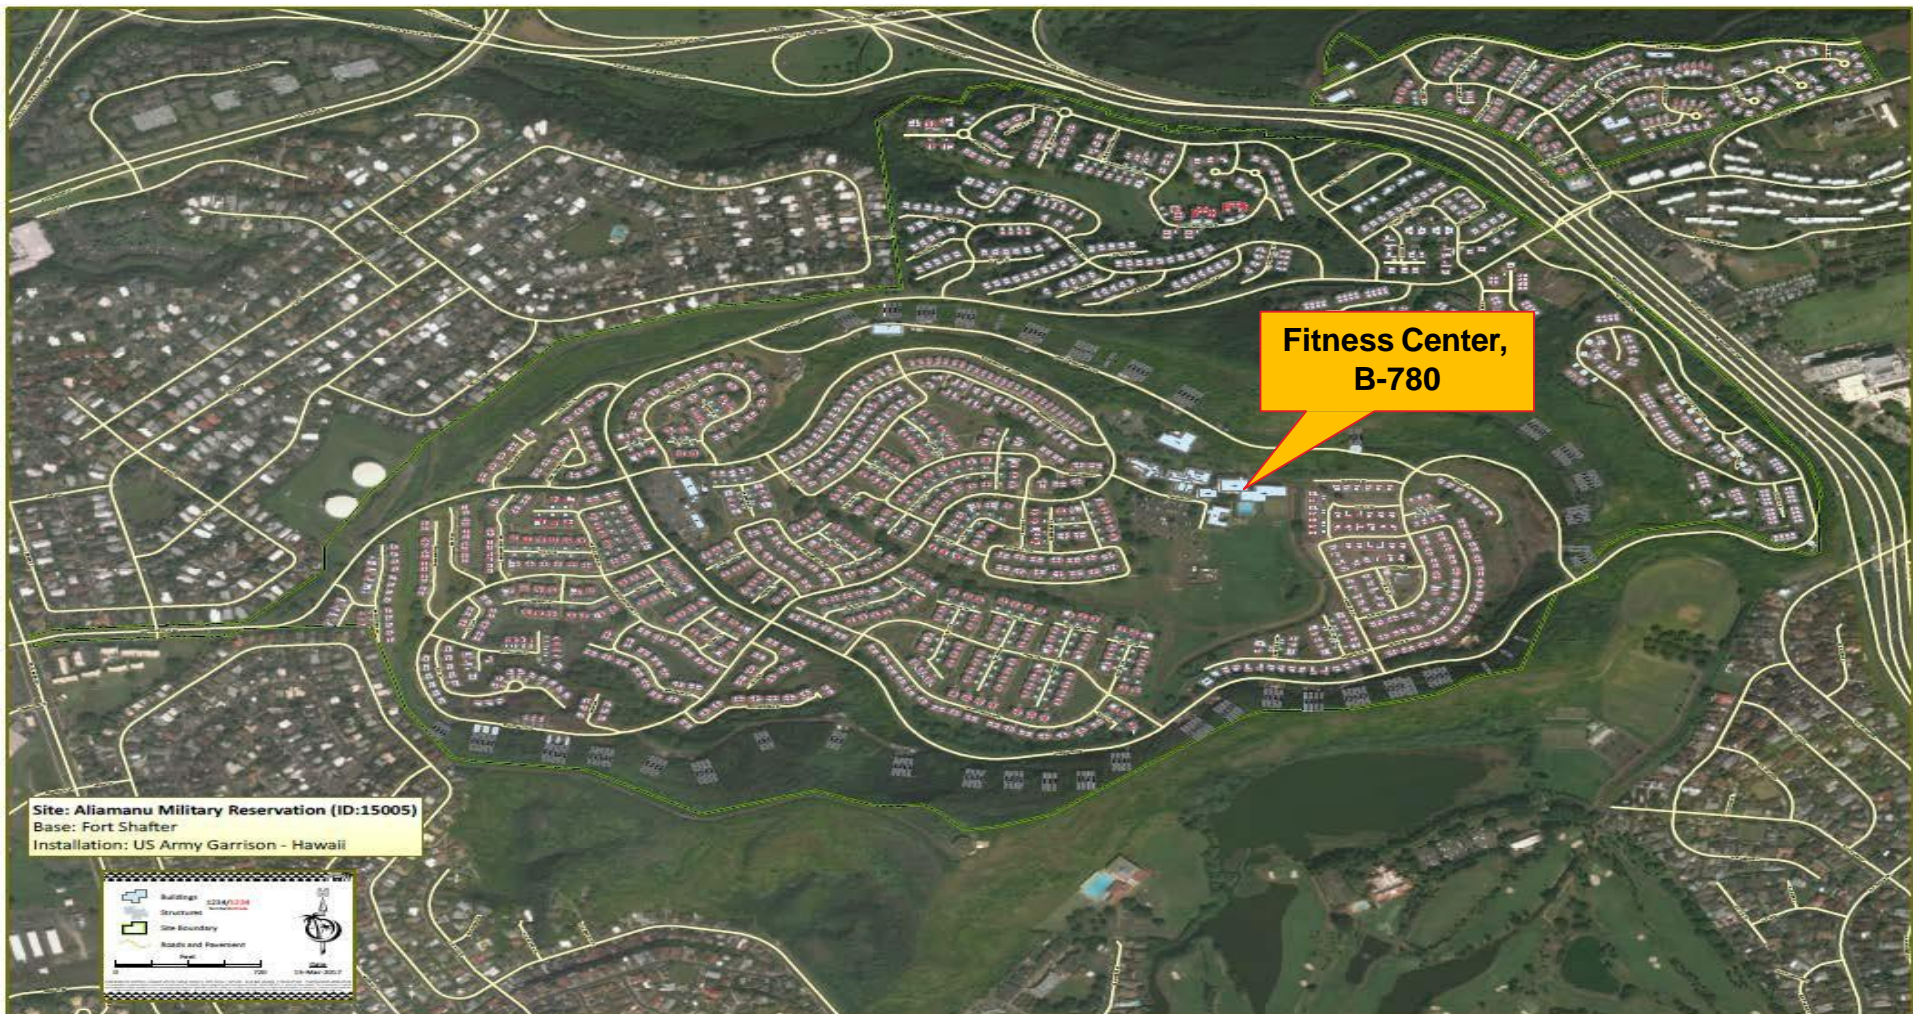

SCHOFIELD BARRACKS SHELTERS

U.S. ARMY

Area X

Martinez
Gym,
B-4888

Nehelani Club,
B- 2060

WHEELER ARMY AIRFIELD SHELTER

U.S. ARMY

Wheeler Gym,
B-113

HELEMANO MILITARY RESERVATION SHELTER

FORT SHAFTER SHELTERS

U.S. ARMY

Hale Ikona Club,
B-711

Fitness Center,
B-665

ALIAMANU MILITARY RESERVATION SHELTER

U.S. ARMY

TRIPLER SHELTER

U.S. ARMY

Fitness Center,
B-300

Site: Tripler Army Medical Center (ID:15875)
Base: Fort Shafter
Installation: US Army Garrison - Hawaii

Legend:

- Buildings 13346/234
- Structures 13346/234
- Site Boundary
- Roads and Pavement