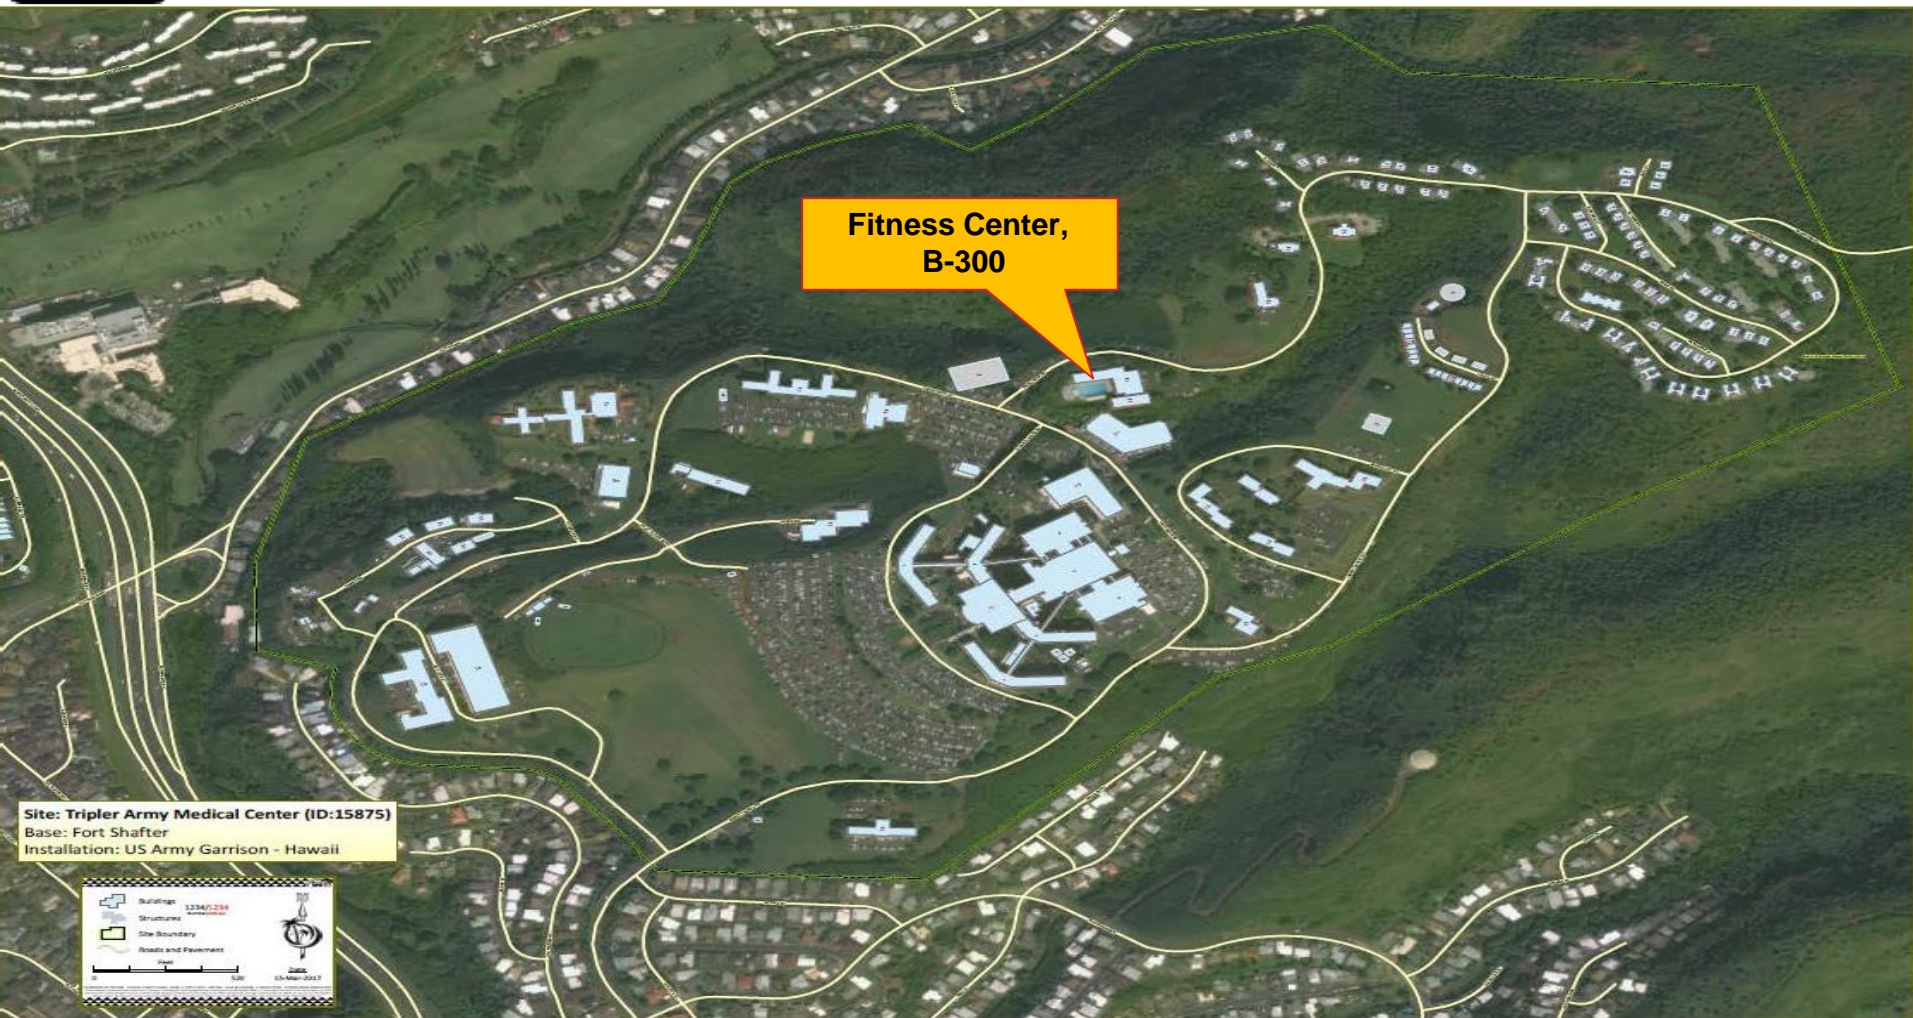

SCHOFIELD BARRACKS SHELTERS

U.S. ARMY

Area X

Martinez
Gym,
B-4888

Nehelani Club,
B- 2060

WHEELER ARMY AIRFIELD SHELTER

U.S. ARMY

Wheeler Gym,
B-113

HELEMANO MILITARY RESERVATION SHELTER

FORT SHAFTER SHELTERS

U.S. ARMY

Hale Ikona Club,
B-711

Fitness Center,
B-665

ALIAMANU MILITARY RESERVATION SHELTER

U.S. ARMY

TRIPLER SHELTER

U.S. ARMY

Fitness Center,
B-300

Site: Tripler Army Medical Center (ID:15875)
Base: Fort Shafter
Installation: US Army Garrison - Hawaii

Legend:

- Buildings 13346/234
- Structures 13346/234
- Site Boundary
- Roads and Pavement

Scale: 0 500 1000 Feet

15-Mar-2017