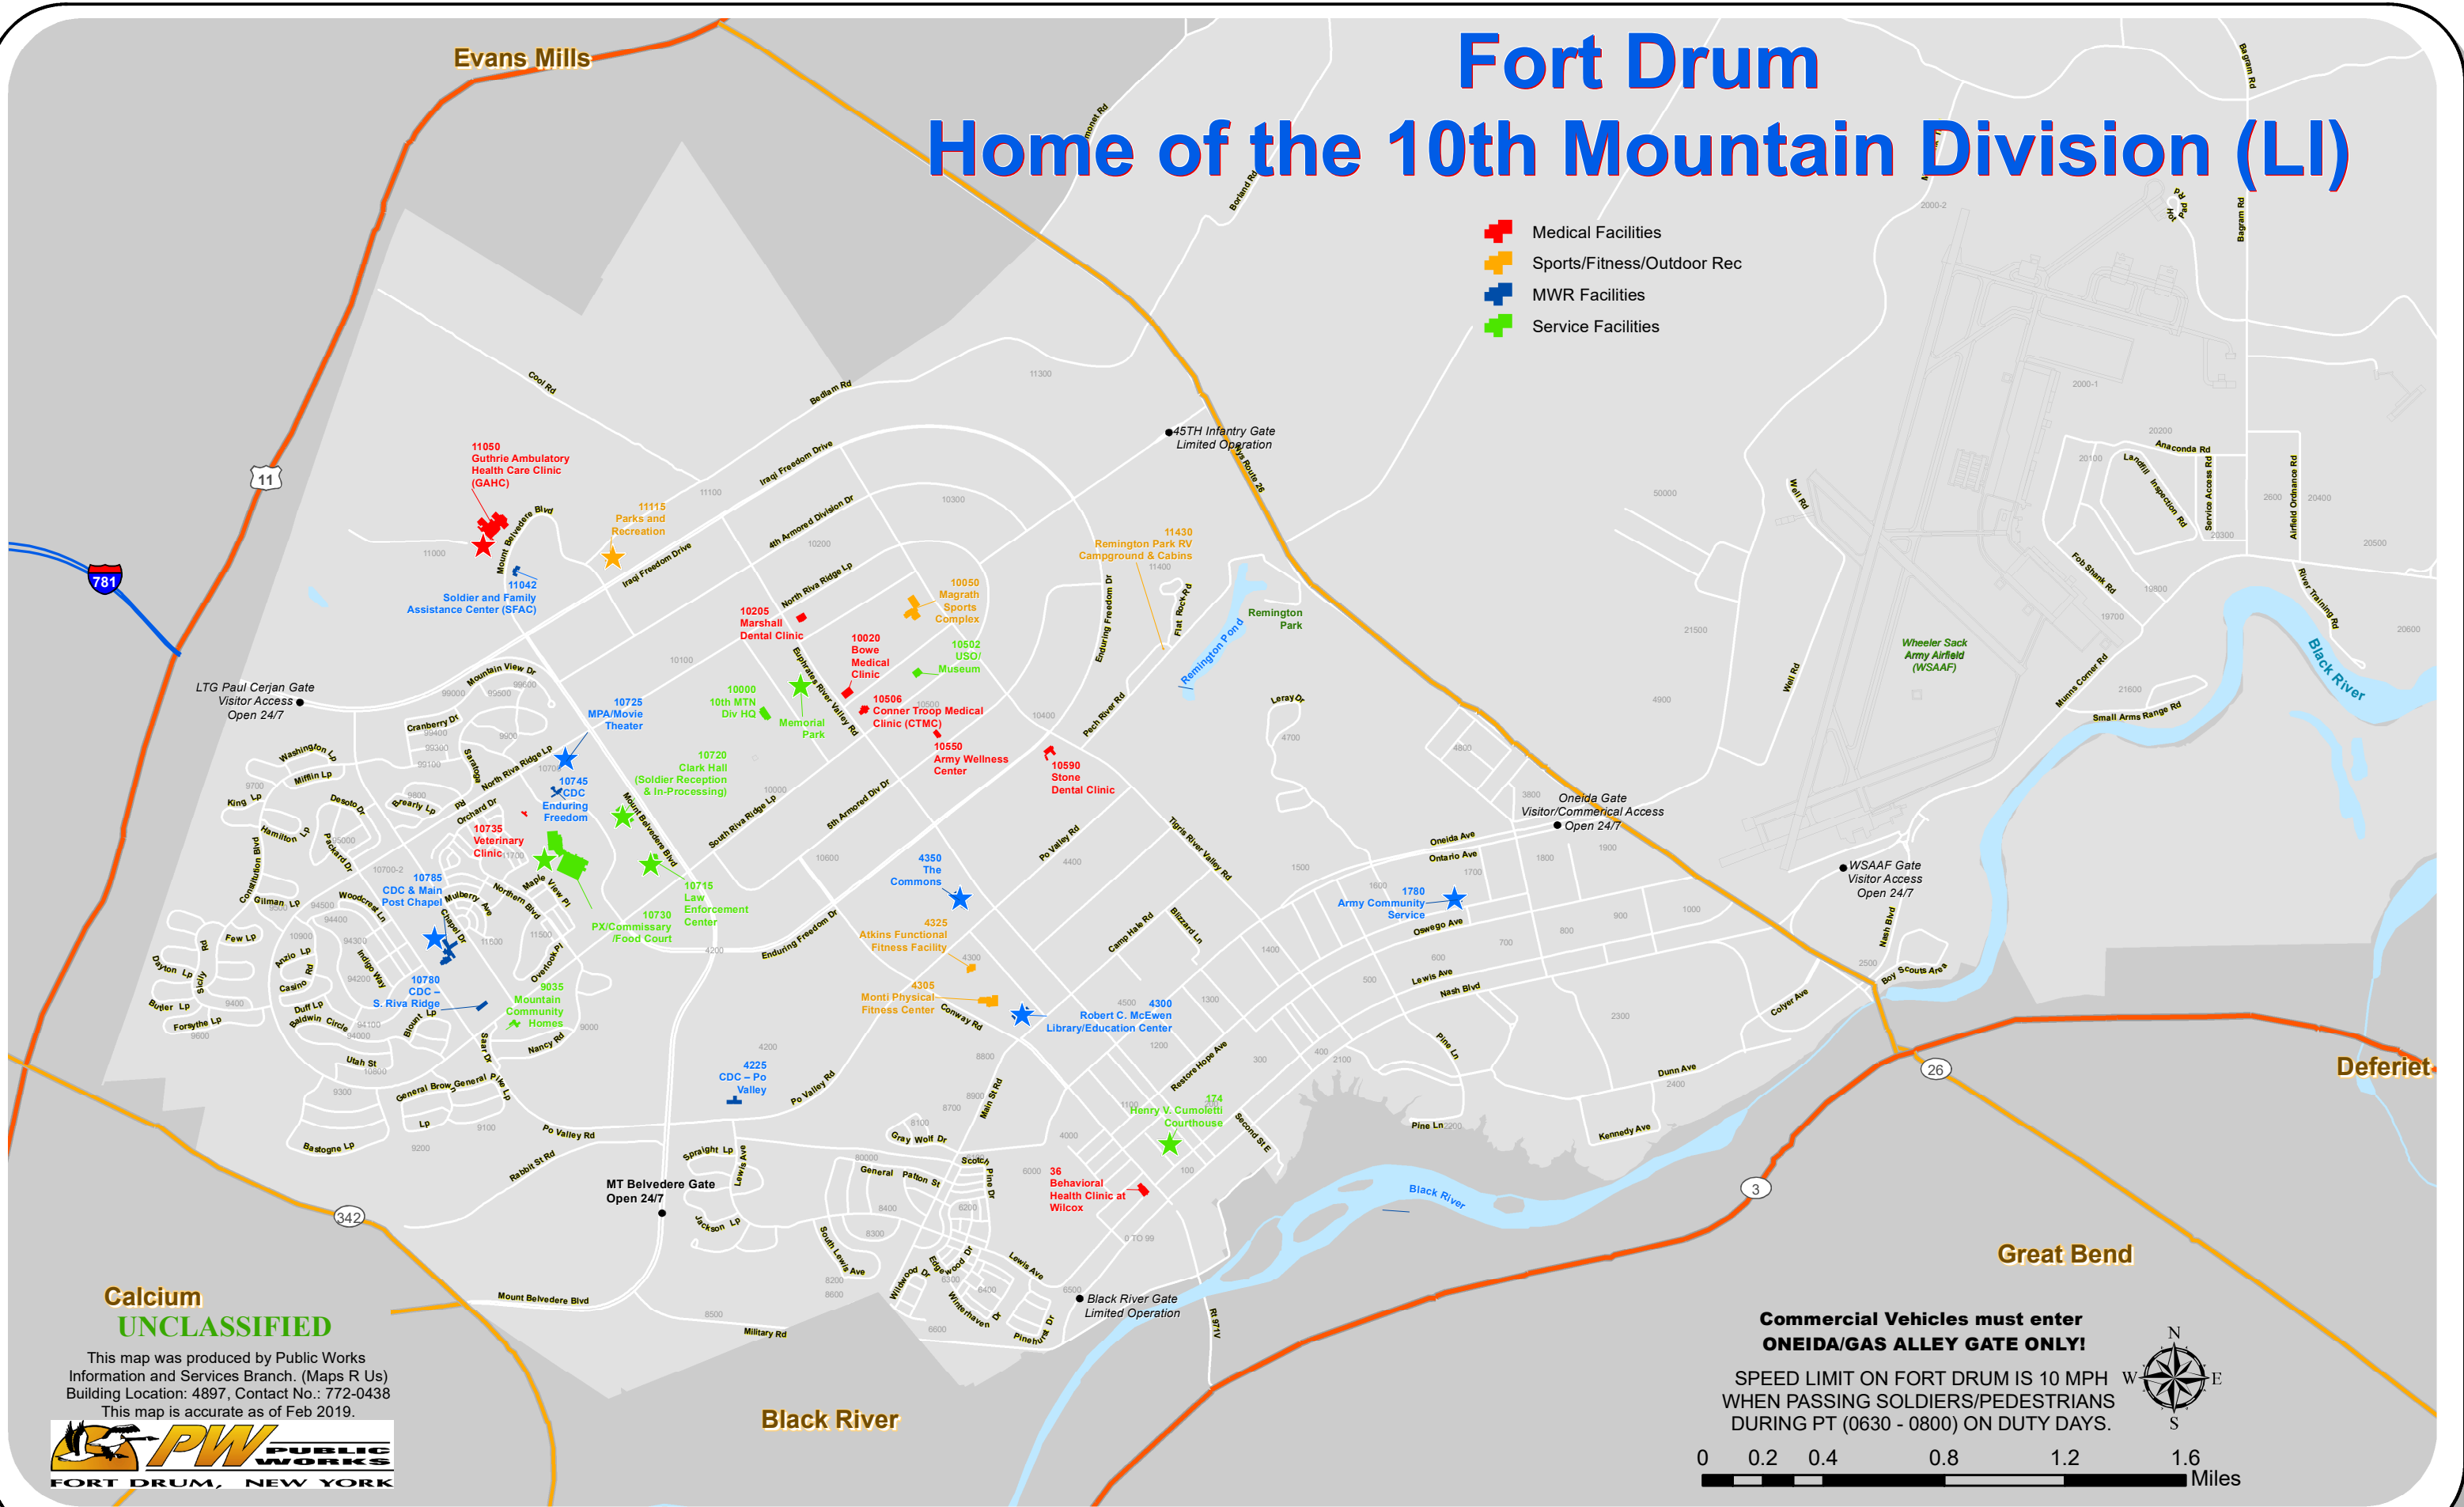

Fort Drum

Home of the 10th Mountain Division (LI)

-  Medical Facilities
-  Sports/Fitness/Outdoor Rec
-  MWR Facilities
-  Service Facilities

Calcium UNCLASSIFIED

This map was produced by Public Works Information and Services Branch. (Maps R Us) Building Location: 4897, Contact No.: 772-0438 This map is accurate as of Feb 2019.

Commercial Vehicles must enter ONEIDA/GAS ALLEY GATE ONLY!

SPEED LIMIT ON FORT DRUM IS 10 MPH WHEN PASSING SOLDIERS/PEDESTRIANS DURING PT (0630 - 0800) ON DUTY DAYS.