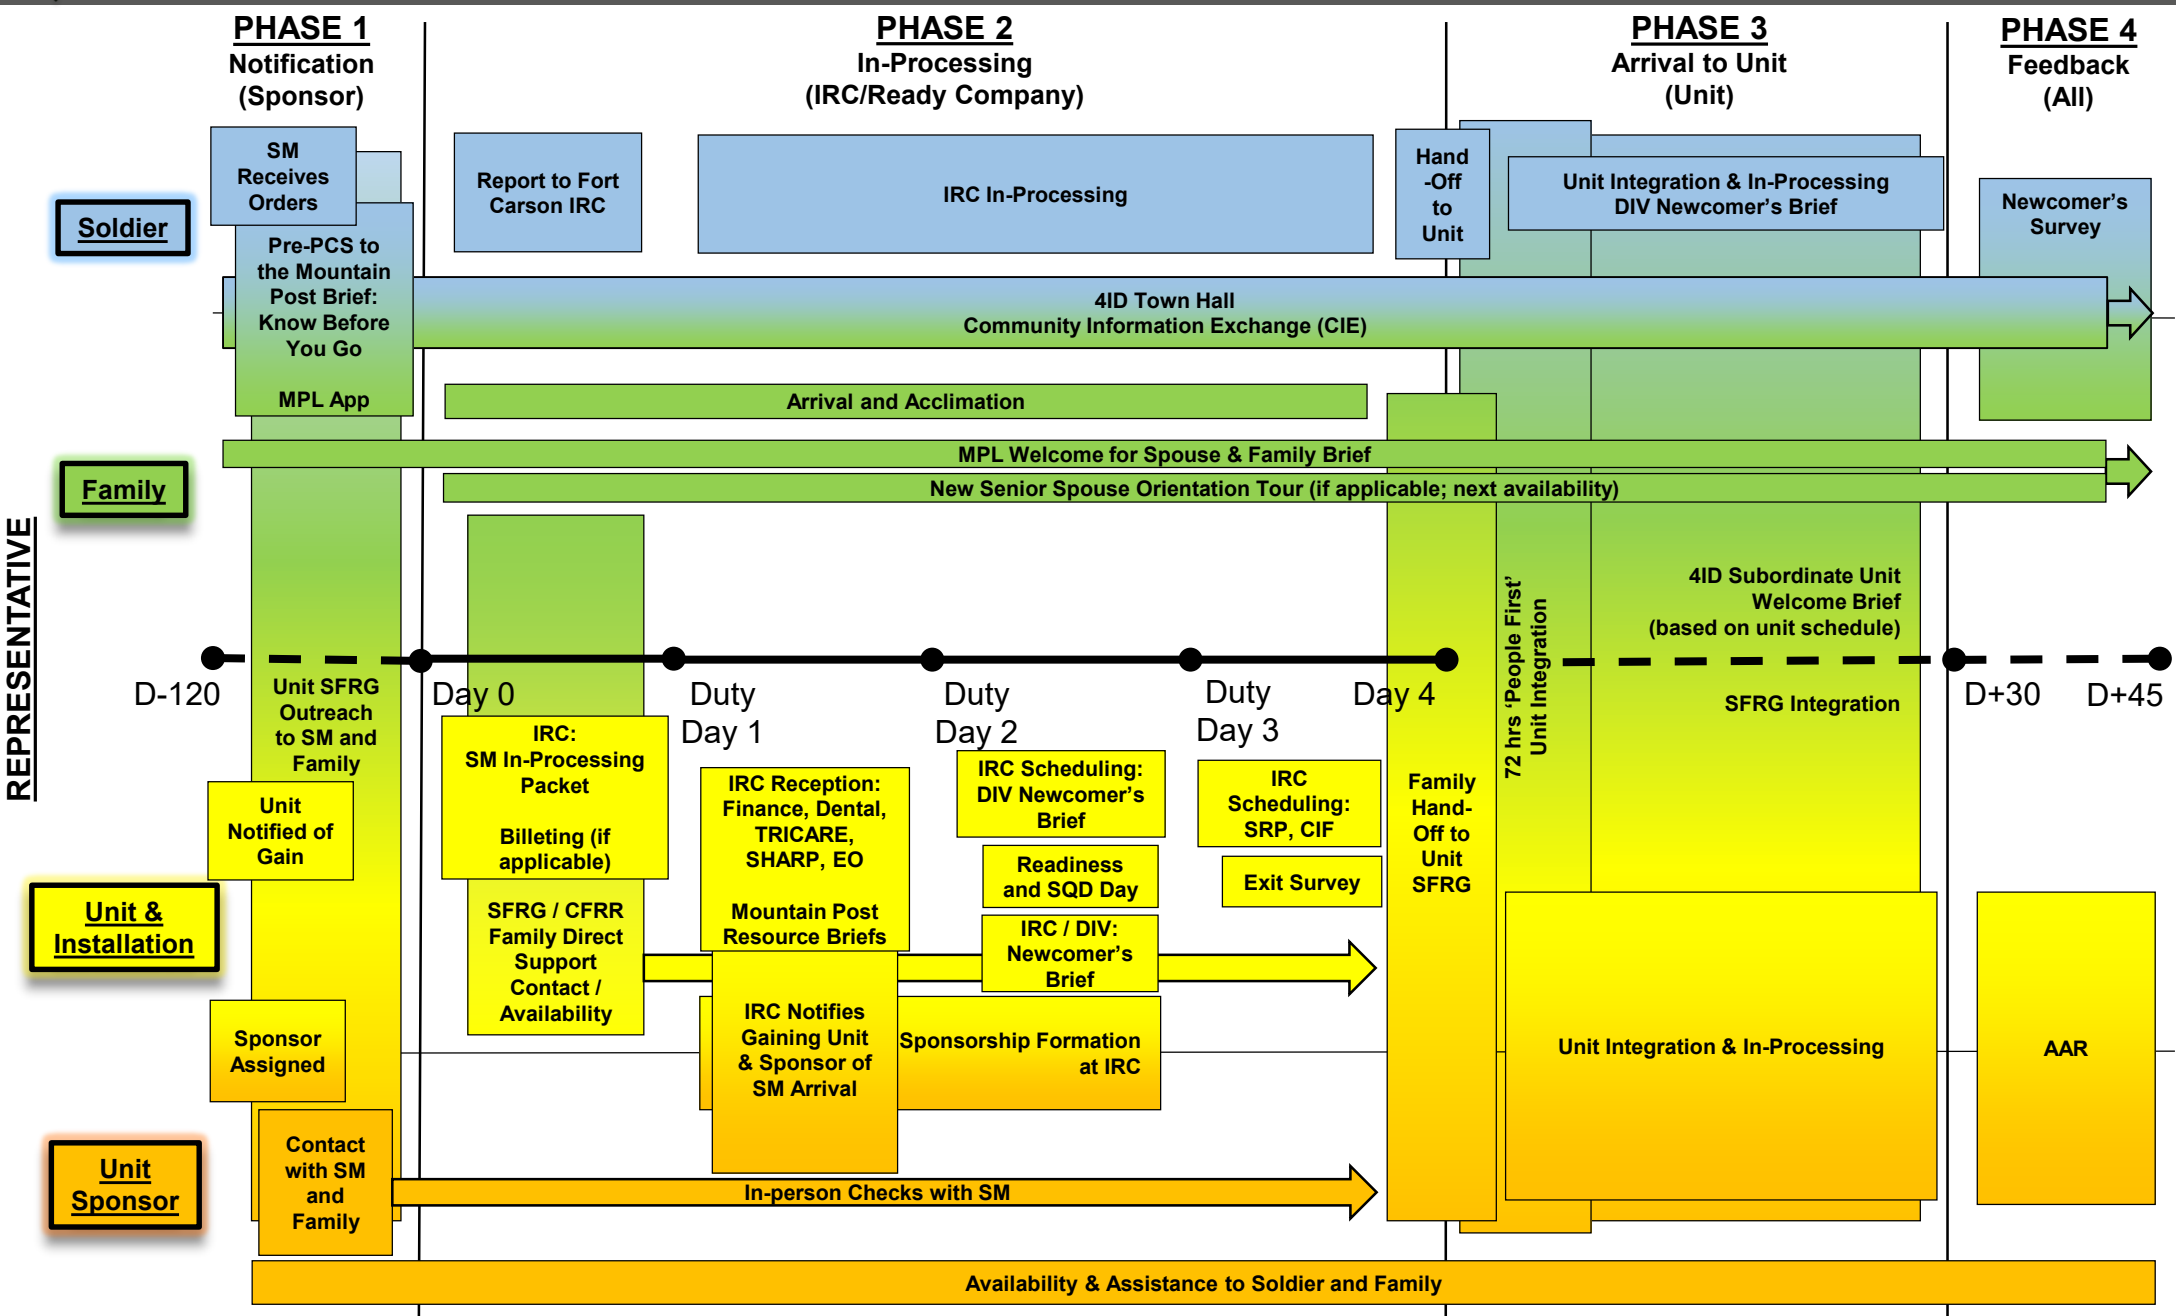

Ivy Integration Process Map

ENDSTATE

Soldiers: READY to accomplish gaining unit missions; family, finances, records, and individual equipment are accounted for and resourced

Families: Familiar with the broad range of family resources on the Mountain Post; Integrated into unit SFRG

Units: Prepared to receive and provide for inbound Soldiers through active sponsorship and comprehensive forecasting

Sponsor: Successfully assisted Soldier and family through integration process

Acronyms:
-IRC – Ivy Reception Center (Ready Company)