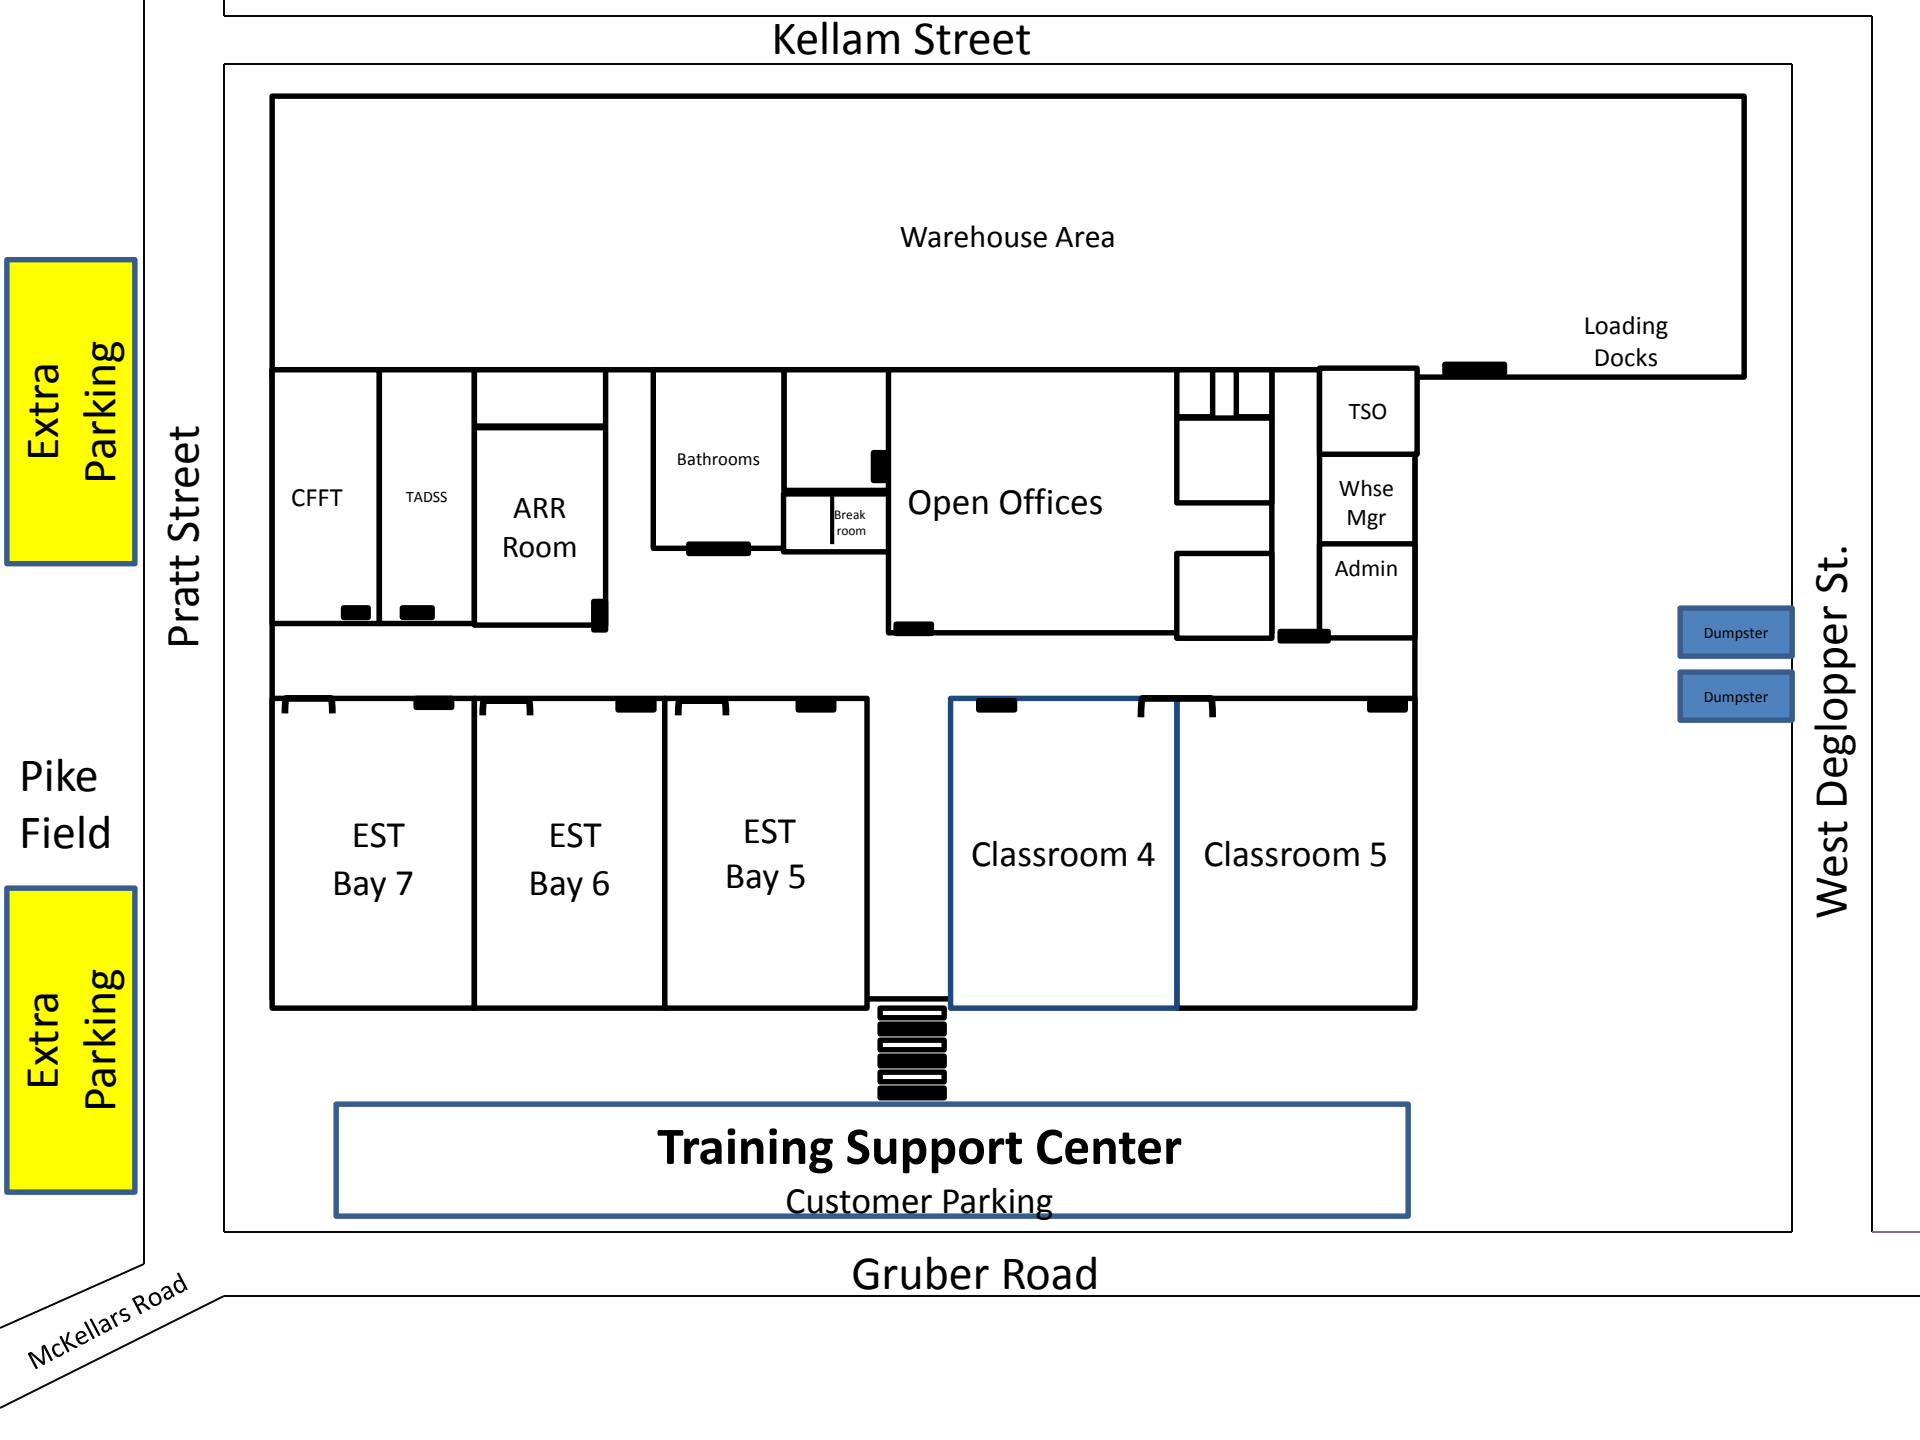

Kellam Street

Pratt Street

West Deglopper St.

Warehouse Area

Loading Docks

CFFT

TADSS

ARR Room

Bathrooms

Break room

Open Offices

TSO

Whse Mgr

Admin

Dumpster

Dumpster

EST Bay 7

EST Bay 6

EST Bay 5

Classroom 4

Classroom 5

Training Support Center

Customer Parking

Gruber Road

Extra Parking

Pike Field

Extra Parking

McKellars Road