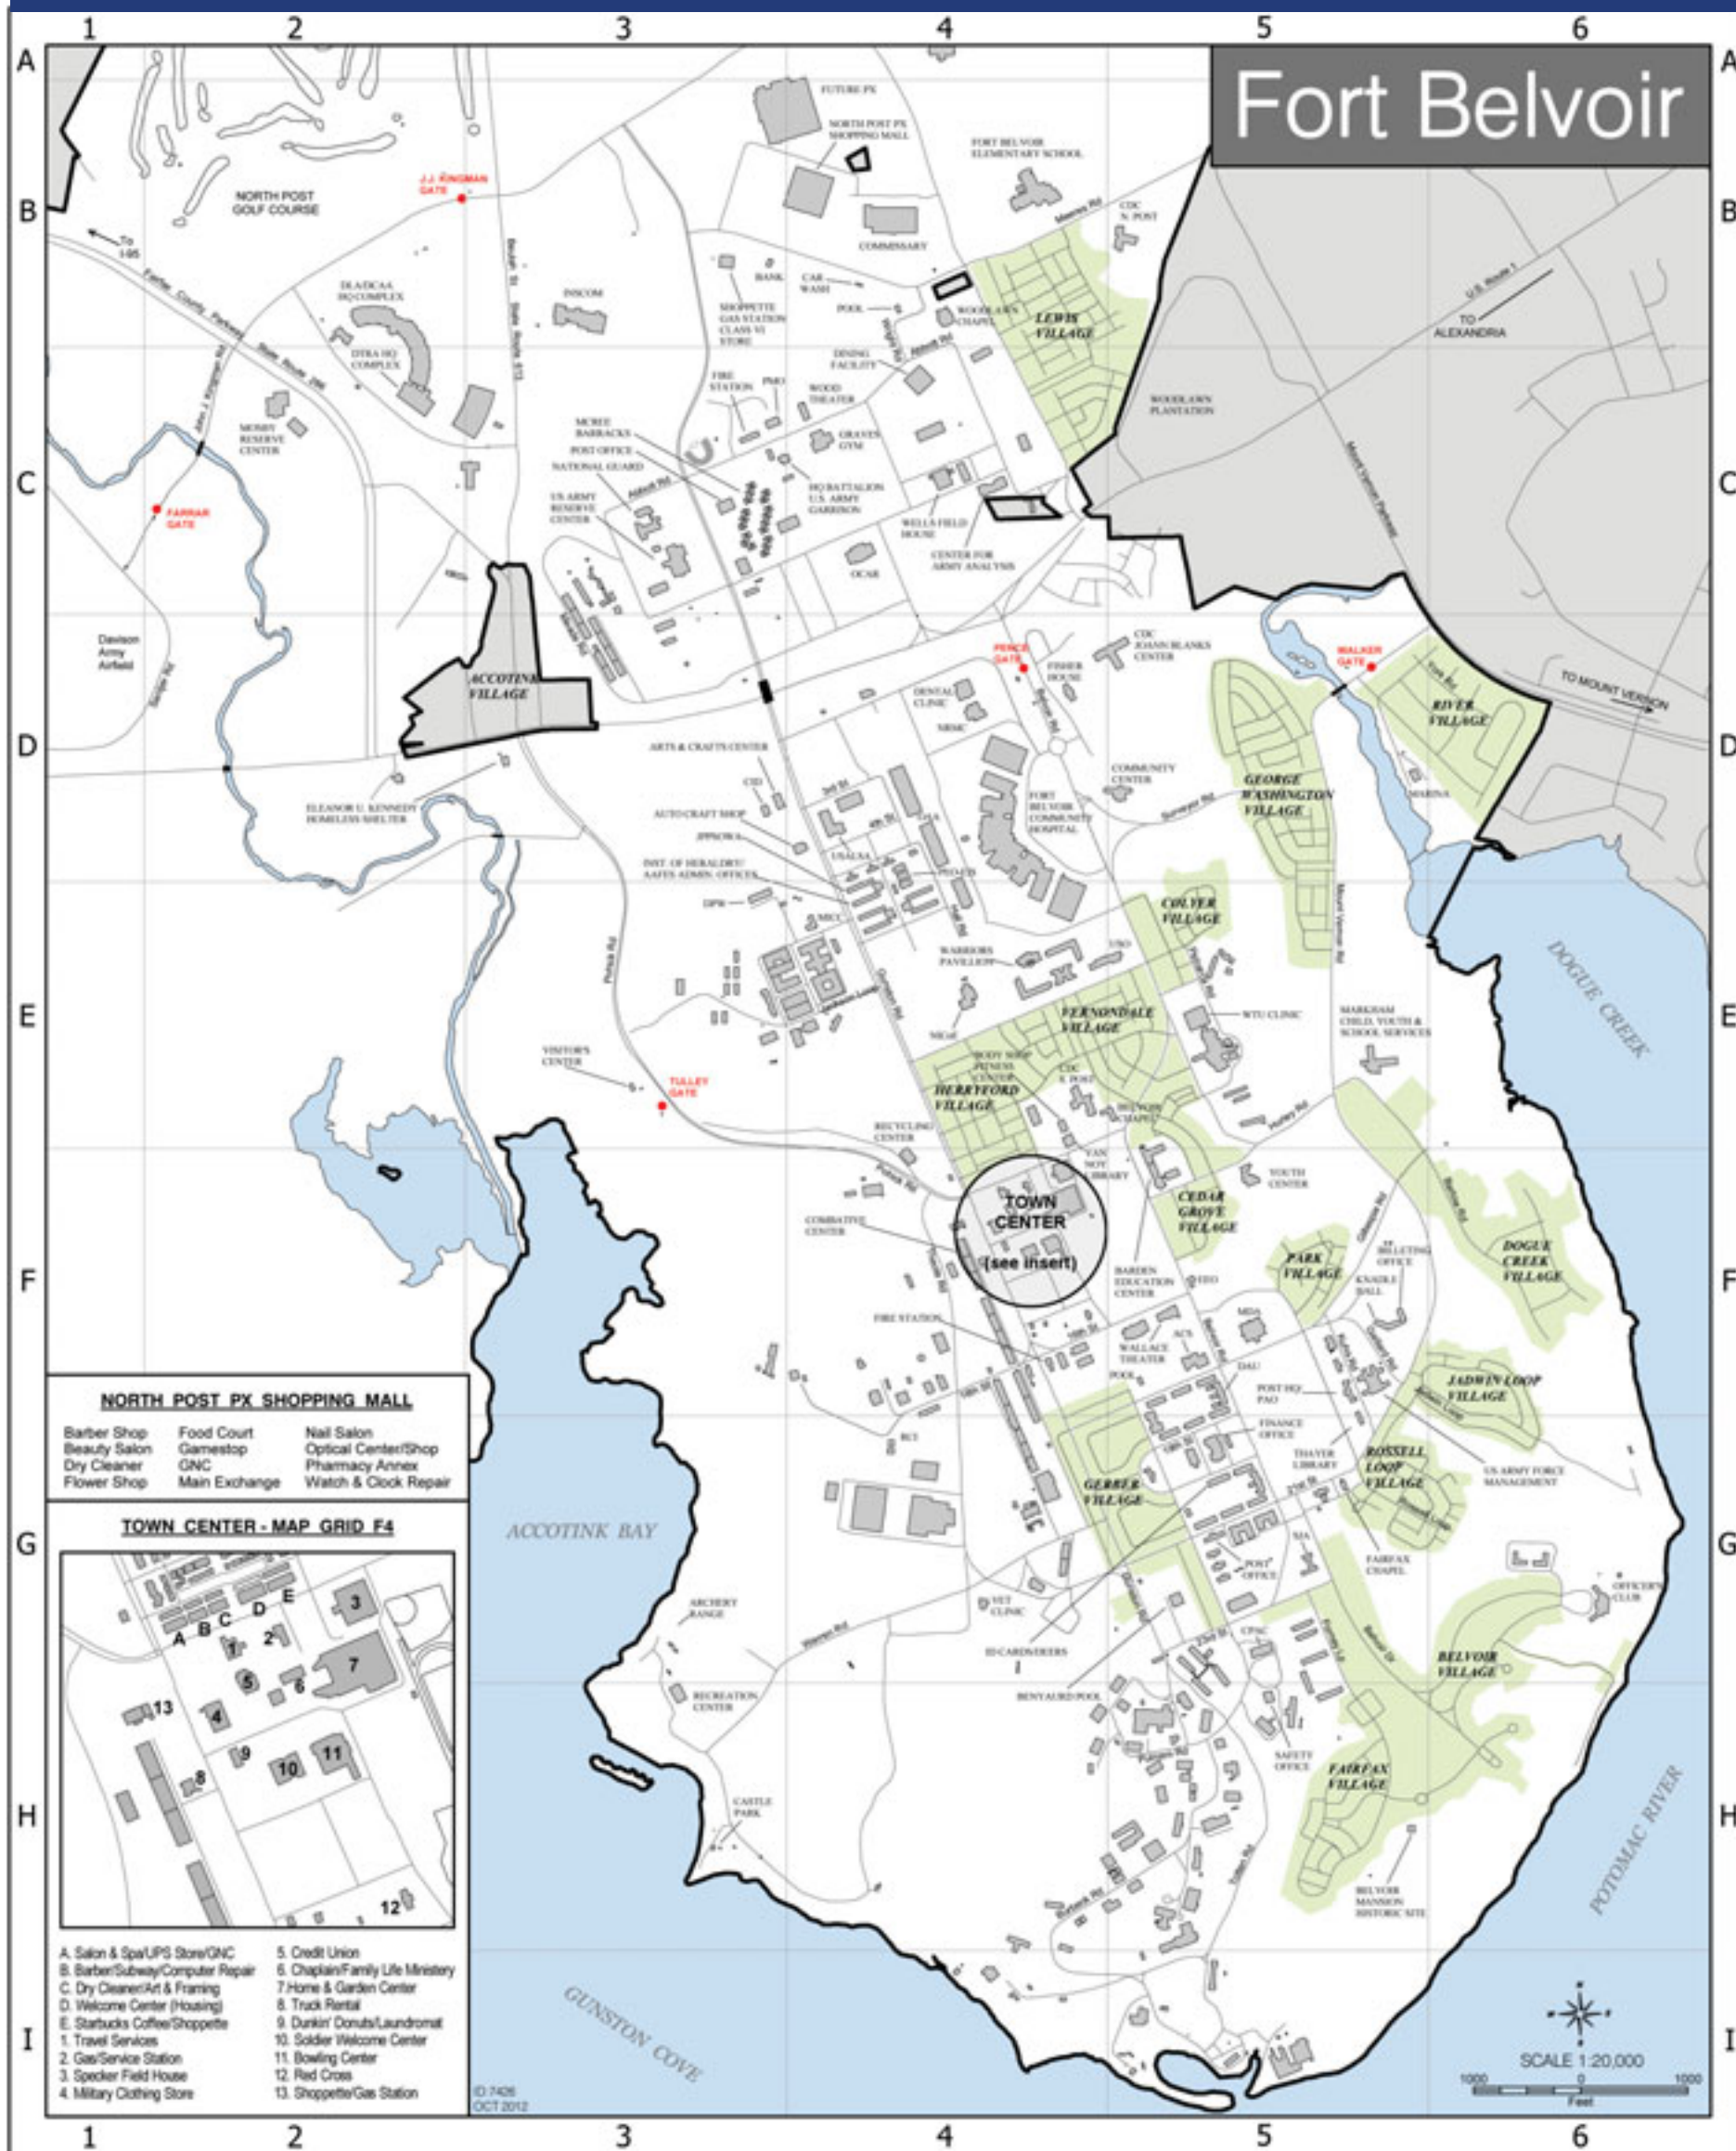

Fort Belvoir Installation Map

Legend

AAFES Admin OfficeE5	Institute of HeraldryE4
ACSF5	J.J. Kingman GateB2
AmphitheaterE3	Jadwin LoopF6
Archery RangeG3	Joint Personal Property Shipping OfficeE4
Arts & Crafts CenterD4	Knadle HallD5
Auto Craft ShopD4	LaundromatINSET
Bank, North PostB3	Lewis VillageB4
Barden Education CenterE5	MarinaD5
Belvoir ChapelE5	Markham Child, Youth & School Services (CYSS)E5
Belvoir Mansion Historic SiteH5	McRee BarracksC3
Belvoir VillageG6	Missile Defense Agency (MDA)F5
Benyaurd PoolG5	Military Clothing SalesINSET
Billeting OfficeF5	Mosby Reserve CenterC2
Body Shop Fitness CenterE4	National GuardC3
Bowling CenterINSET	OAAD4
Car WashB4	OCARC4
Castle ParkH3	Officer's ClubG6
Cedar Grove VillageE5	Outdoor RecreationH3
Center for Army AnalysisC4	Park VillageF5
Center for Night VisionH5	Pence GateD4
Child Development Center, North PostB5	PEO-EISD4
Child Development Center, South PostE4	Post HeadquartersF5
Child Development Center, Joann Blanks CenterD5	Post Office, North PostC3
Church's ChickenB3	Post Office, South PostE5
CIDD3	Public Affairs OfficeF5
Civilian Personnel Advisory Center (CPAC)G5	Public WorksE3
Colyer VillageE5	PX Shopping MallB4
CommissaryB4	Recycling CenterF4
Community ClubD5	Red CrossINSET
Contracting Office (MICC)E4	River VillageD6
Credit UnionINSET	Rosell Loop VillageG5
Davison Army AirfieldD1	Safety OfficeH5
DEERSG5	Service StationINSET
Defense Acquisition UniversityF5	Shoppette, North PostB3
Defense Threat Reduction AgencyC2	Shoppette, South PostINSET
Dental ClinicD4	Specker Field HouseINSET
Dining FacilityC4	Staff Judge AdvocateG5
DLA/DCAA HQ ComplexB2	Starbucks CoffeeINSET
Dunkin' DonutsINSET	Swimming Pool, North PostB4
Dogue Creek VillageF6	Swimming Pool, South PostF5
Eleanor U. Kennedy Homeless ShelterD3	Thayer LibraryG5
Equal Employment Opportunity Office (EEO)F5	Thrift ShopG4
Fairfax VillageH5	Tompkins BasinH3
Finance OfficeG5	Town CenterINSET
Fire Station, North PostC3	Transportation Motor PoolF4
Fire Station, South PostF4	Travel ServicesINSET
Fisher HouseD4	Truck RentalINSET
Force ManagementF5	Tulley GateD3
Fort Belvoir Community HospitalD4	USALSAD4
Fort Belvoir Elementary SchoolB4	USOE5
Fort Belvoir Police/DESC3	Van Noy LibraryE4
Gas Station, North PosB3	Veterinary ClinicG4
Gas Station, South PostINSET	Vernondale VillageE5
George Washington VillageD5	Visitor Processing CenterD4
Gerber VillageG5	Walker GateD6
Golf CourseA2	Wallace TheaterF5
Graves Fitness CenterC4	Warriors in TransitionE4
Headquarters Battalion, USAGC4	Welcome Center, HousingINSET
Herryford VillageE4	Welcome Center, SoldierINSET
Home & Garden CenterINSET	Wells Field HouseC4
Human ResourcesG5	WTU ClinicE5
ID Card IssueG5	Wood TheaterC4
Industrial ParkG4	Woodlawn ChapelC4
INSCOMB3	Woodlawn PlantationC5
Inspector GeneralD4	Youth CenterF5