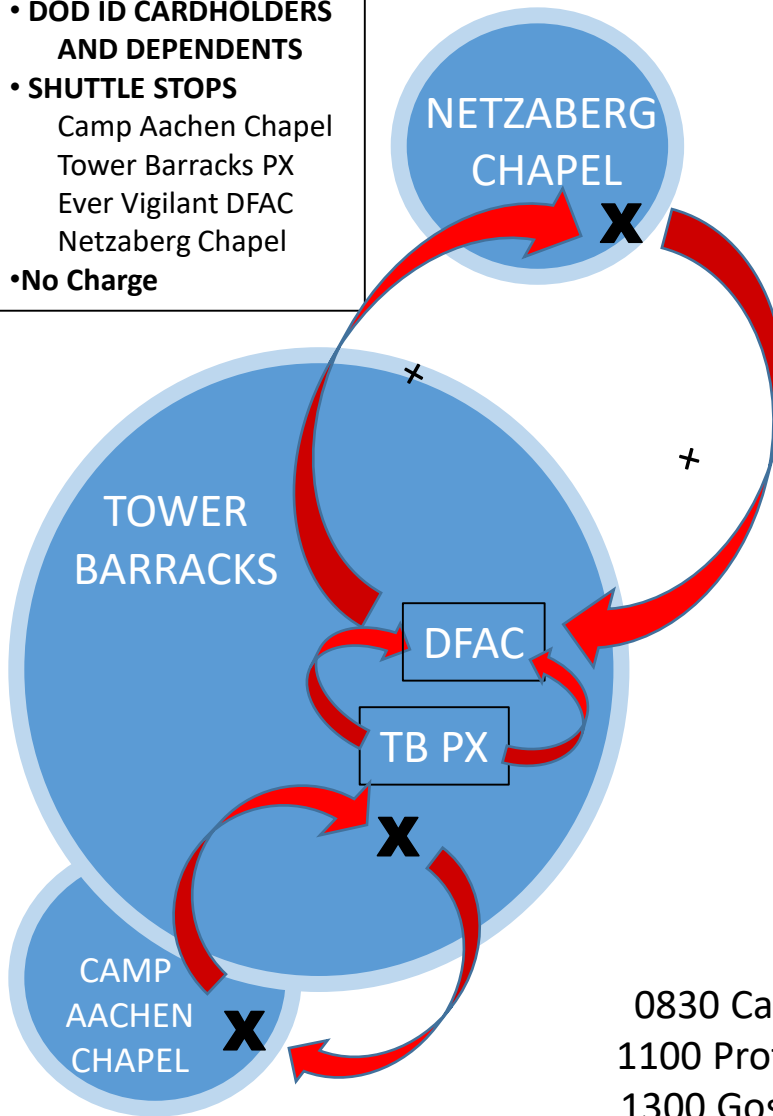

CHAPEL

NETZABERG CHAPEL SHUTTLE

- DOD ID CARDHOLDERS AND DEPENDENTS
- SHUTTLE STOPS
 - Camp Aachen Chapel
 - Tower Barracks PX
 - Ever Vigilant DFAC
 - Netzaberg Chapel
- No Charge

0830 Catholic Mass
 1100 Protestant Svc.
 1300 Gospel Service

NETZABERG CHAPEL SERVICES TIMES

Check us out at <https://www.facebook.com/USAGBCH>

TIMETABLE SUNDAYS

Camp Aachen Chapel	0745
Tower Barracks PX	0800
Ever Vigilant DFAC	0815
Netzaberg Chapel	0825
Catholic Mass	0830
Netzaberg Chapel	0945
Ever Vigilant DFAC	0955
Tower Barracks PX	1000
Camp Aachen Chapel	1010
Tower Barracks PX	1020
Ever Vigilant DFAC	1030
Netzaberg Chapel	1045
Protestant Service	1100
Netzaberg Chapel	1100
Ever Vigilant DFAC	1115
Tower Barracks PX	1125
Camp Aachen Chapel	1155
Tower Barracks PX	1205
Ever Vigilant DFAC	1215
Netzaberg Chapel	1230
Ever Vigilant DFAC	1245
Tower Barracks PX	1255
Gospel Service	1300
Camp Aachen Chapel	1305
Tower Barracks PX	1315
Ever Vigilant DFAC	1325
Netzaberg Chapel	1500
Ever Vigilant DFAC	1515
Tower Barracks PX	1525
Camp Aachen Chapel	1535