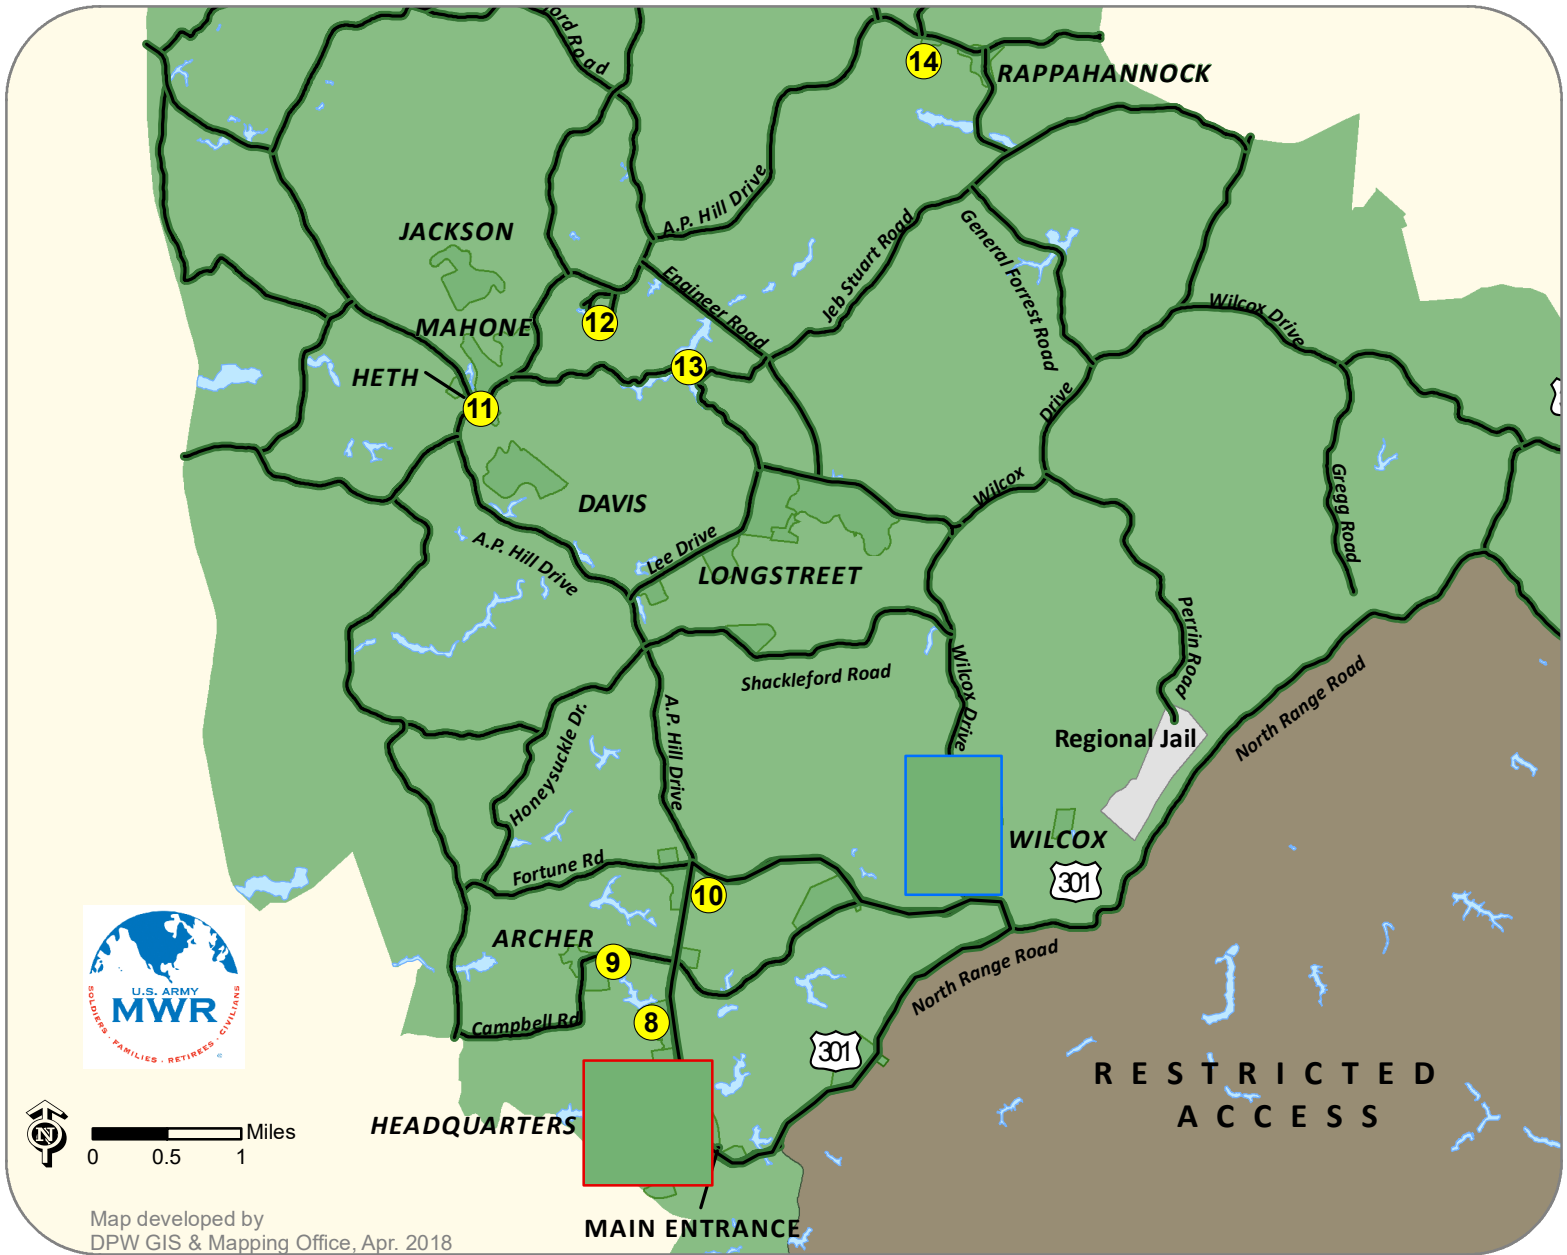

Fort A.P. Hill Family and MWR Map

Map developed by
DPW GIS & Mapping Office, Apr. 2018

Headquarters

- 1) Family and MWR Office (145)
- 2) Dolly Hill Guest House (174)
- 3) Standard Single Room Rental (179)
- 4) Ambrose Fitness Center (106)
- 5) HQ Picnic Area & Pavilion Rental
- 6) Outdoor Pool
- 7) Car Wash

A.P. Hill Drive

- 8) Beaverdam Guest House (1331)
Romenick Hall Rental (1327)
Beaverdam Picnic Pavilion Rental
- 9) Champs Camp RV Park
- 10) Outdoor Recreation (390)
Recreational Lodging Reservations & Check-in
Outdoor Equipment Rental
Kayaks, Canoe & John Boat Rental
Champs Camp RV Park Check-in
Tent Camping Check-in
RV Storage
Paintball Field
Archery Range
- 11) Heth Cottages (201 & 208)

Recreation Area

- 12) Bullocks Pond Cabins (290, 292-294)
- 13) Hilltop Cabins (278-283)
Lodge (251)
Cabin Rental (254)
Travis Lake
- 14) Bull Simons RV Storage

Wilcox Area

- 15) Downtime Zone - Recreation Center (1663)
- 16) Wilcox Fitness Center (1657)