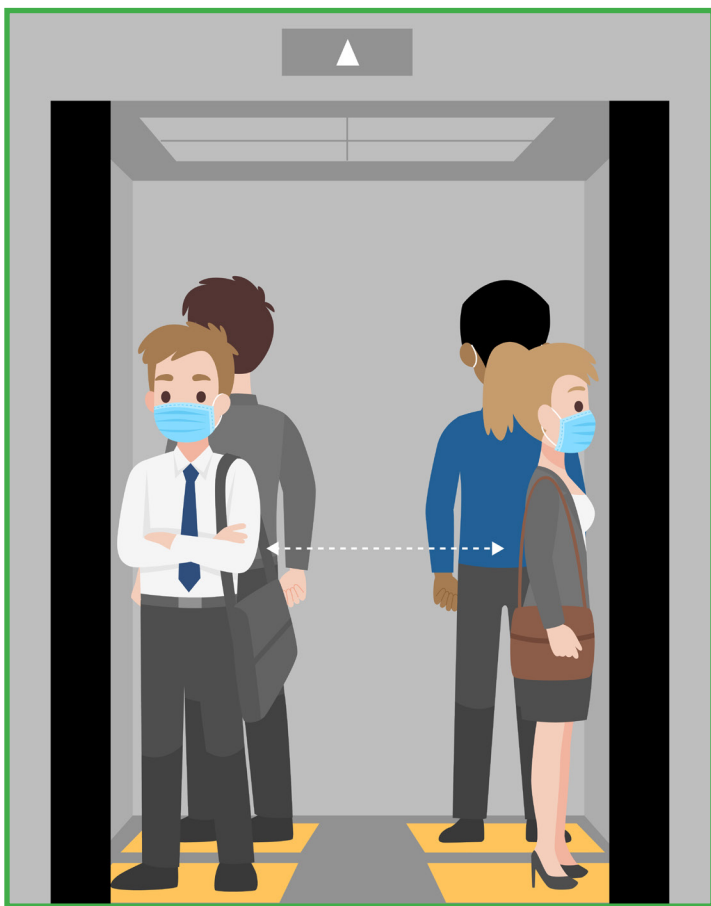

ELEVATOR

SOCIAL DISTANCING GUIDELINES

- Only 4 people at maximum are allowed in the elevator.
- Keep your distance.
- Stand facing the wall and/or corner, away from other people in the elevator.
- Wear your face covering.
- Disinfect hands after touching buttons.

- No more than 4 people in the elevator.
- Do not gather, socialize, or shake hands.
- Do not remove your face covering.